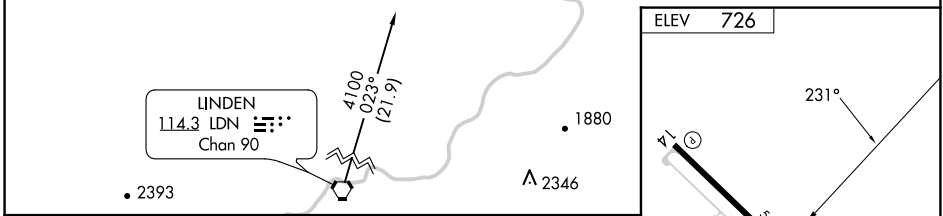

VORTAC MRB 112.1 Chan 58	APP CRS 231°	Rwy Idg TDZE Apt Elev N/A N/A 726
--	------------------------	---

VOR/DME-A

WINCHESTER RGNL (OKV)

⚠ When local altimeter setting not received, use Martinsburg altimeter setting and increase all MDA 80 feet and Cat C visibility 1/4 mile.

NE-3, 20 FEB 2025 to 20 MAR 2025

NE-3, 20 FEB 2025 to 20 MAR 2025

CATEGORY	A	B	C	D
📍 CIRCLING	1180-1 454 (500-1)	1220-1 494 (500-1)	1380-1¾ 654 (700-1¾)	1480-2½ 754 (800-2½)