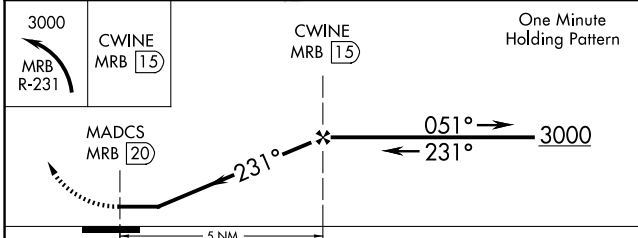

VORTAC MRB 112.1 Chan 58	APP CRS 231°	Rwy Idg TDZE Apt Elev N/A N/A 726
--	------------------------	---

VOR/DME-A

WINCHESTER RGNL (OKV)

⚠ When local altimeter setting not received, use Martinsburg altimeter setting and increase all MDA 80 feet and Cat C visibility 1/4 mile.

⚠ MISSED APPROACH: Climbing left turn to 3000 via MRB R-231 to CWINE/MRB 15 DME and hold, continue climb-in-hold to 3000.

AWOS-3 124.85	POTOMAC APP CON 120.45 306.925	CLNC DEL 126.15	UNICOM 122.975 (CTAF) 📞
-------------------------	--	---------------------------	--

NE-3, 20 FEB 2025 to 20 MAR 2025

NE-3, 20 FEB 2025 to 20 MAR 2025

CATEGORY	A	B	C	D
📍 CIRCLING	1180-1 454 (500-1)	1220-1 494 (500-1)	1380-1¾ 654 (700-1¾)	1480-2½ 754 (800-2½)