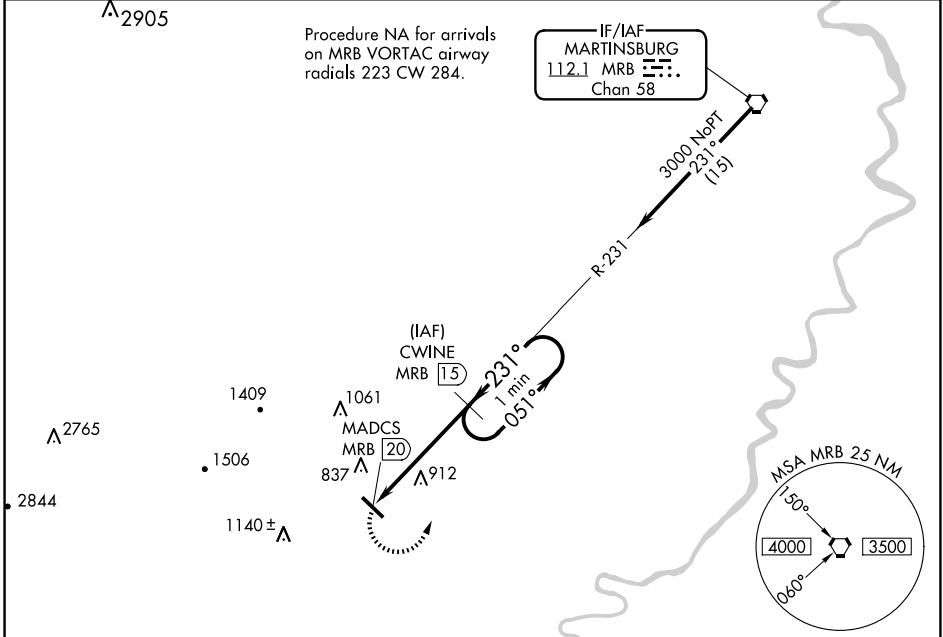

VORTAC MRB 112.1 Chan 58	APP CRS 231°	Rwy Idg TDZE Apt Elev N/A N/A 726
--	------------------------	---

VOR/DME-A

WINCHESTER RGNL (OKV)

⚠ When local altimeter setting not received, use Martinsburg altimeter setting and increase all MDA 80 feet and Cat C visibility 1/4 mile.

⚠ MISSED APPROACH: Climbing left turn to 3000 via MRB R-231 to CWINE/MRB 15 DME and hold, continue climb-in-hold to 3000.

AWOS-3 124.85	POTOMAC APP CON 120.45 306.925	CLNC DEL 126.15	UNICOM 122.975 (CTAF) 📞
-------------------------	--	---------------------------	--

NE-3, 20 FEB 2025 to 20 MAR 2025

NE-3, 20 FEB 2025 to 20 MAR 2025

CATEGORY	A	B	C	D
📍 CIRCLING	1180-1 454 (500-1)	1220-1 494 (500-1)	1380-1¾ 654 (700-1¾)	1480-2½ 754 (800-2½)