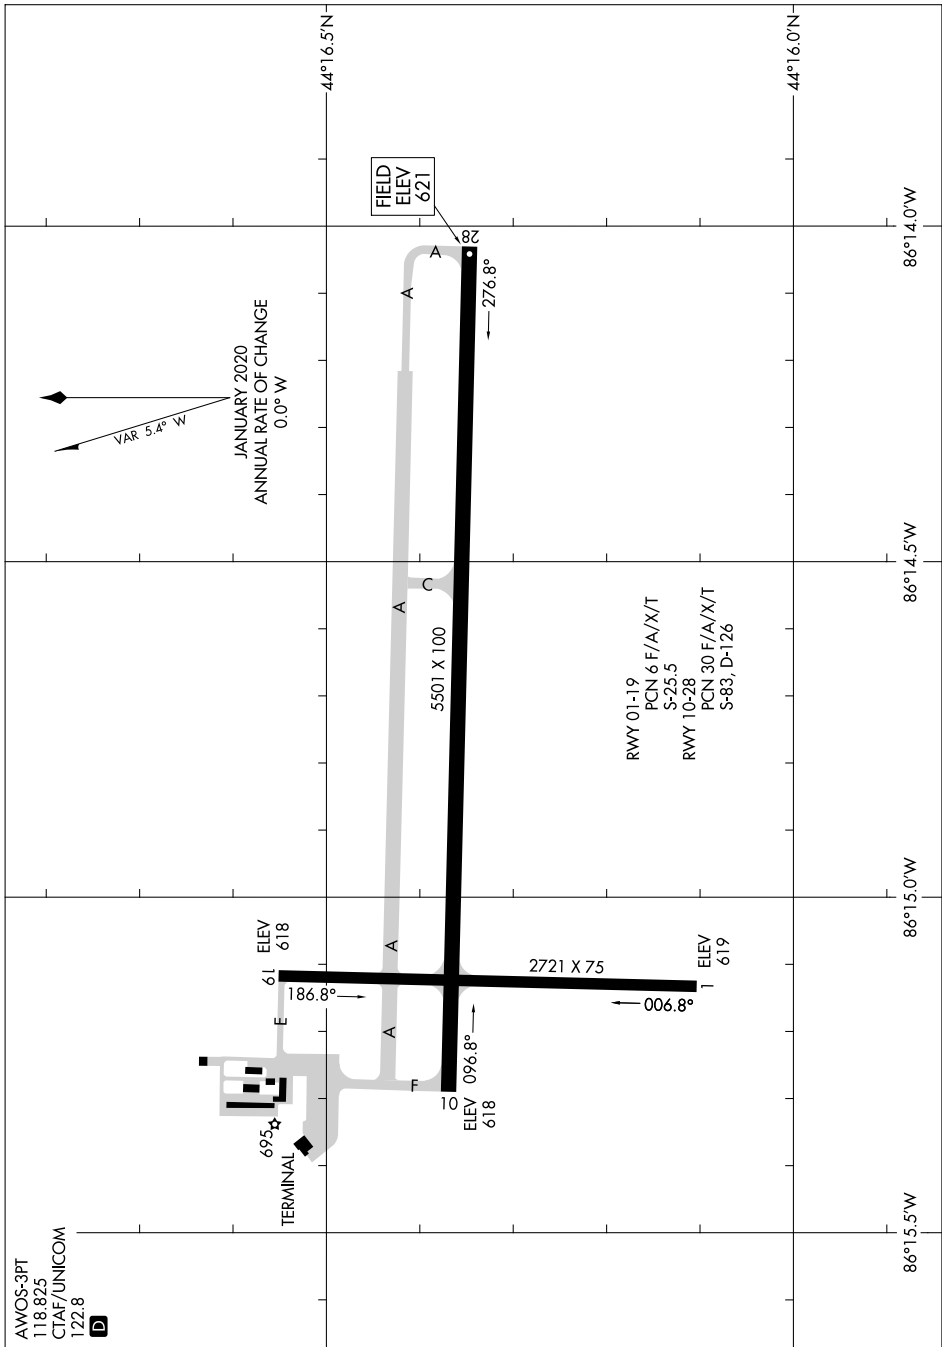

21336
AIRPORT DIAGRAM

AL-5257 (FAA)

MANISTEE COUNTY/BLACKER (MBL)
MANISTEE, MICHIGAN

EC-1, 20 FEB 2025 to 20 MAR 2025

EC-1, 20 FEB 2025 to 20 MAR 2025

AIRPORT DIAGRAM
21336

MANISTEE, MICHIGAN
MANISTEE COUNTY/BLACKER (MBL)

MANISTEE, MICHIGAN