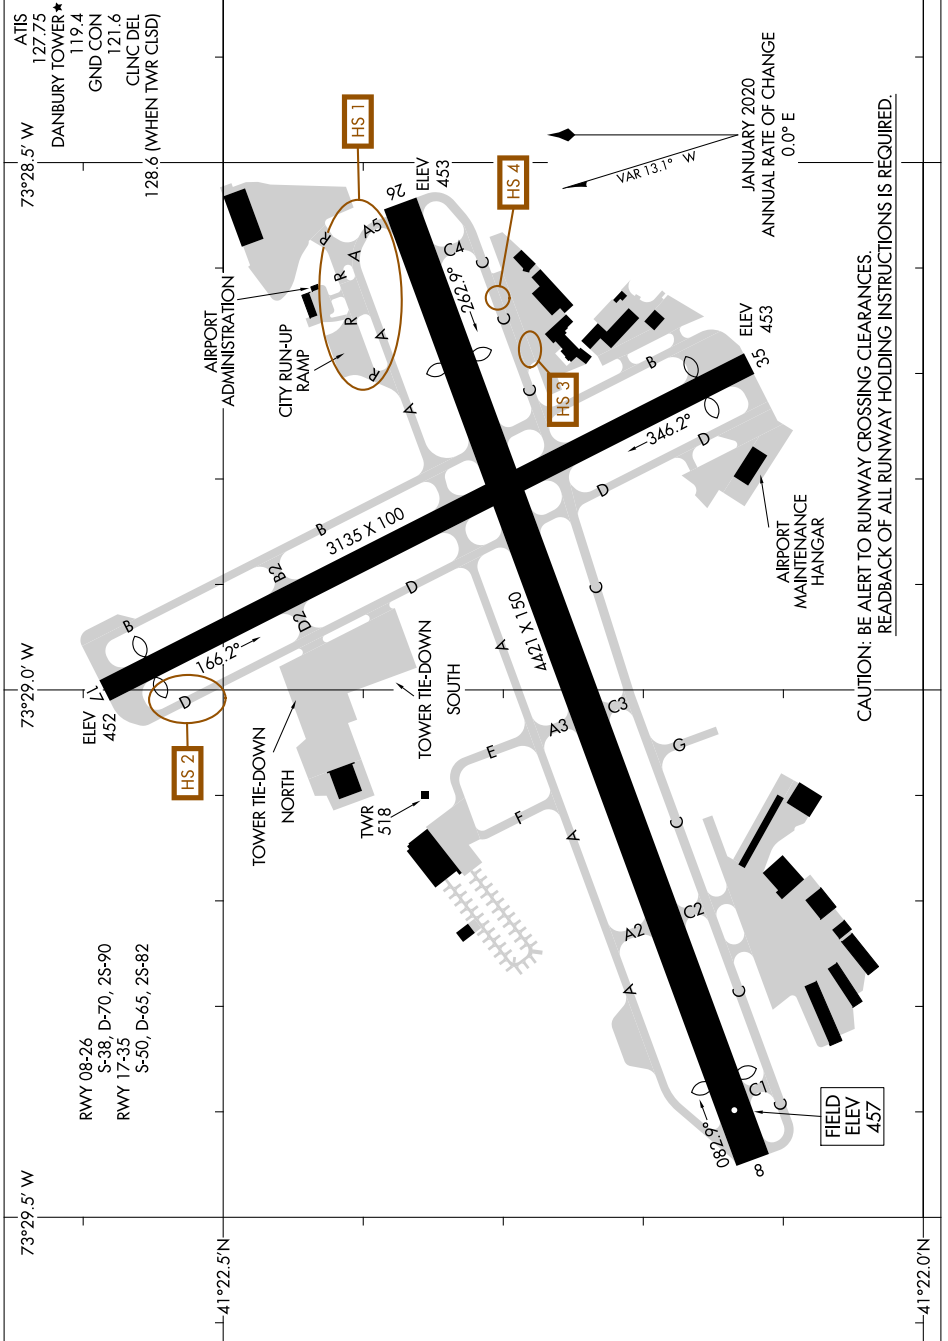

AIRPORT DIAGRAM

AL-5272 (FAA)

DANBURY MUNI (D.X.R.)
DANBURY, CONNECTICUT

NE-1, 20 FEB 2025 to 20 MAR 2025

NE-1, 20 FEB 2025 to 20 MAR 2025