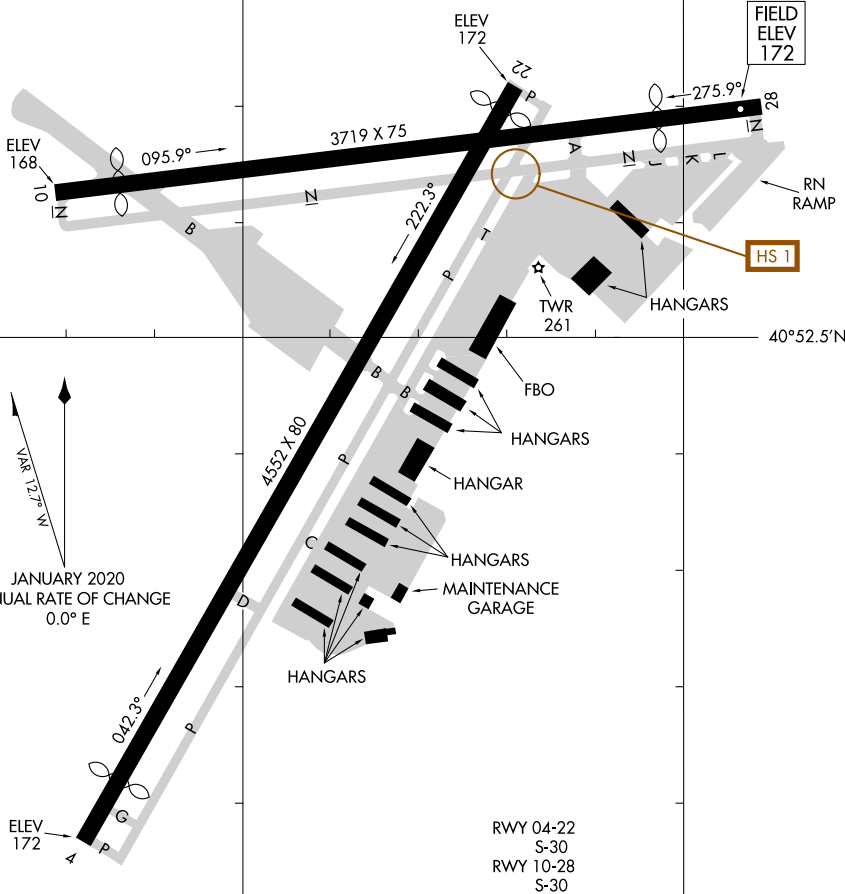

# AIRPORT DIAGRAM

AL-5275 (FAA)

ESSEX COUNTY (CDW)  
CALDWELL, NEW JERSEY

ATIS  
 135.5  
 CALDWELL TOWER ★  
 119.8  
 GND CON  
 121.9  
 CLNC DEL  
 121.1

NE-2, 20 FEB 2025 to 20 MAR 2025

NE-2, 20 FEB 2025 to 20 MAR 2025

CAUTION: BE ALERT TO RUNWAY CROSSING CLEARANCES.  
 READBACK OF ALL RUNWAY HOLDING INSTRUCTIONS IS REQUIRED.

74°17.0'W

74°16.5'W