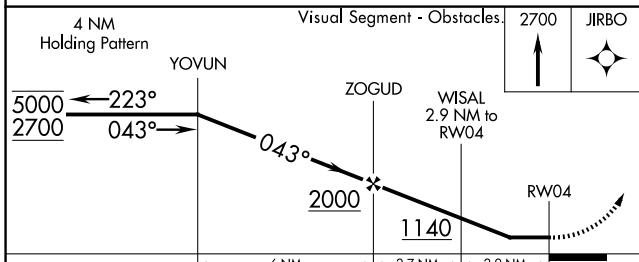

WAAS CH 42622 W04A	APP CRS 043°	Rwy Idg TDZE 172 Apt Elev 172	3977

RNAV (GPS) RWY 4

ESSEX COUNTY (CDW)

RNP APCH - GPS.		MISSED APPROACH: Climb to 2700 direct JIRBO and hold.			
Rwy 4 helicopter visibility reduction below 1 SM NA. Circling Rwy 10, 28 NA at night. Circling NA E of Rwy 4-22.					

ATIS 135.5	NEWARK APP CON 127.6 379.9	CALDWELL TOWER ★ 119.8 (CTAF) 0	GND CON 121.9	CLNC DEL 121.1	UNICOM 122.95

NE-2, 20 FEB 2025 to 20 MAR 2025

NE-2, 20 FEB 2025 to 20 MAR 2025