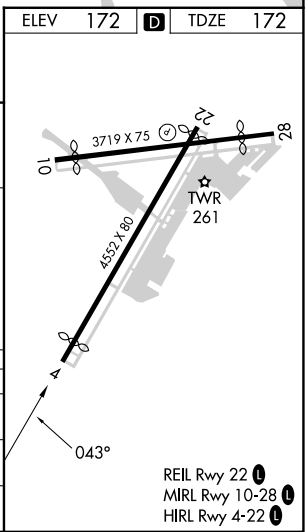

WAAS CH 42622 W04A	APP CRS 043°	Rwy Idg TDZE 172 Apt Elev 172	3977

RNAV (GPS) RWY 4

ESSEX COUNTY (CDW)

RNP APCH - GPS.		MISSED APPROACH: Climb to 2700 direct JIRBO and hold.			
Rwy 4 helicopter visibility reduction below 1 SM NA. Circling Rwy 10, 28 NA at night. Circling NA E of Rwy 4-22.					

ATIS 135.5	NEWARK APP CON 127.6 379.9	CALDWELL TOWER ★ 119.8 (CTAF) 0	GND CON 121.9	CLNC DEL 121.1	UNICOM 122.95

NE-2, 20 FEB 2025 to 20 MAR 2025

NE-2, 20 FEB 2025 to 20 MAR 2025