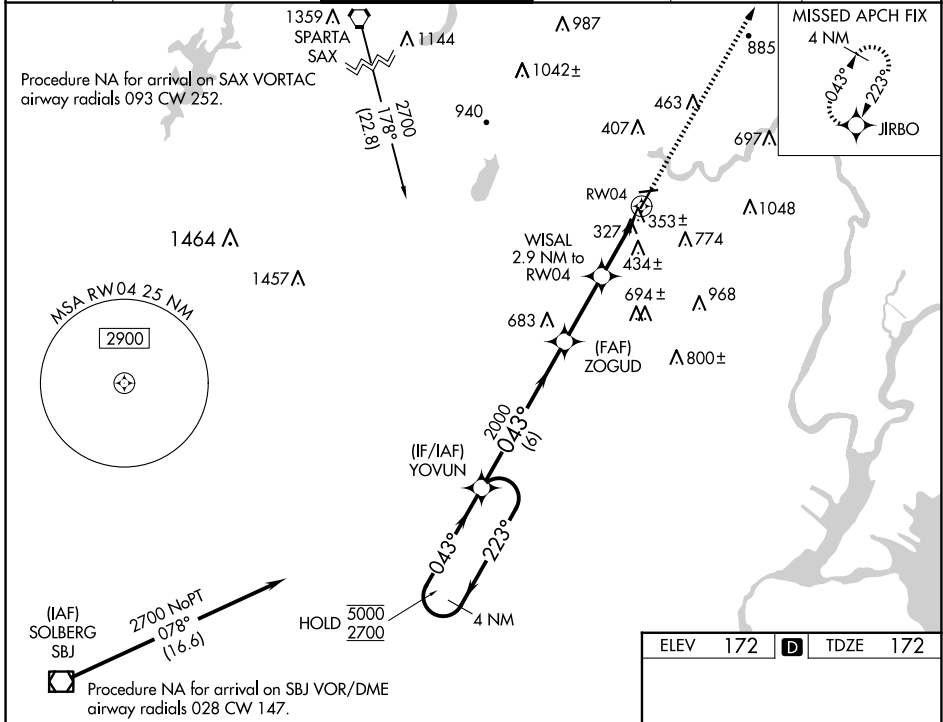

WAAS CH 42622 W04A	APP CRS 043°	Rwy Idg TDZE 172 Apt Elev 172	3977
--	------------------------	---	-------------

RNAV (GPS) RWY 4

ESSEX COUNTY (CDW)

RNP APCH - GPS.		MISSED APPROACH: Climb to 2700 direct JIRBO and hold.			
Rwy 4 helicopter visibility reduction below 1 SM NA. Circling Rwy 10, 28 NA at night. Circling NA E of Rwy 4-22.					

NE-2, 20 FEB 2025 to 20 MAR 2025

NE-2, 20 FEB 2025 to 20 MAR 2025