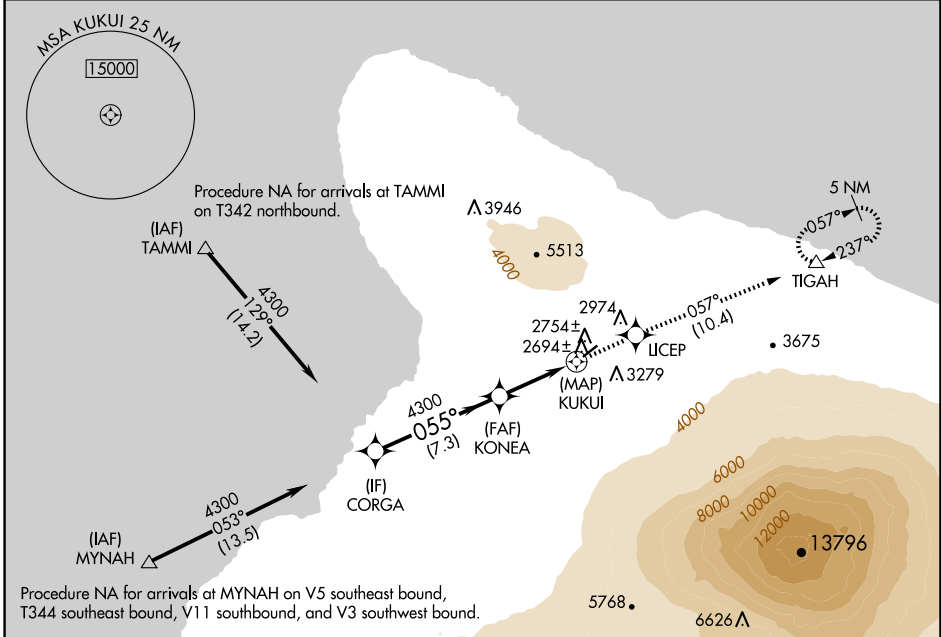

RNAV (GPS) RWY 4

WAIMEA-KOHALA (MUE)(PHMU)

APP CRS	Rwy Idg	5197
055°	TDZE	2671
	Apt Elev	2671

RNP APCH - GPS.	MISSED APPROACH: Climb to 5000 direct LICEP and on track 057° to TIGAH and hold.
<p>▼ Circling NA northwest of Rwy 4-22.</p> <p>▲ NA When local altimeter setting not received, procedure NA.</p>	

AWOS-3PT 120.0	HCF CENTER 118.45 278.3	CTAF 122.9 0
--------------------------	-----------------------------------	------------------------

PAC, 20 FEB 2025 to 17 APR 2025

PAC, 20 FEB 2025 to 17 APR 2025

ELEV 2671	TDZE 2671
-----------	-----------

CATEGORY	A	B	C	D
LNNAV MDA	3220-1	549 (600-1)	3220-1½	549 (600-1½)
CIRCLING	3520-1¼	849 (900-1¼)	3620-2¾ 949 (1000-2¾)	3980-3 1309 (1400-3)

MIRL Rwy 4-22 0
REIL Rws 4 and 22