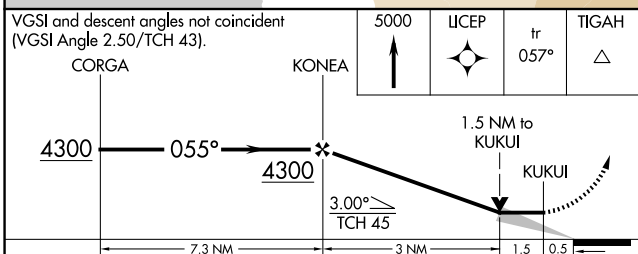

PAC, 20 FEB 2025 to 17 APR 2025

PAC, 20 FEB 2025 to 17 APR 2025

ELEV 2671	TDZE 2671