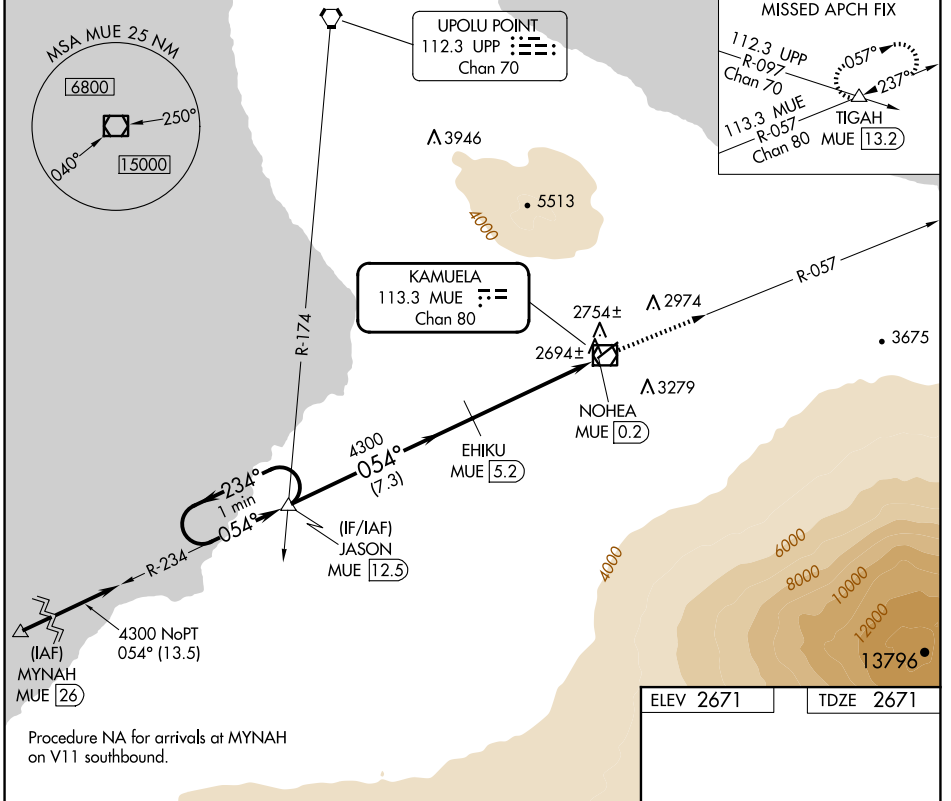

VOR/DME MUE 113.3 Chan 80	APP CRS 054°	Rwy Idg TDZE Apt Elev	5197 2671 2671
--	------------------------	-----------------------------	---

VOR/DME RWY 4

WAIMEA-KOHALA (MUE)(PHMU)

NA Circling NA northwest of Rwy 4-22.
When local altimeter setting not received, procedure NA.

MISSED APPROACH: Climb to 5000 on MUE VOR/DME R-057 to TIGAH INT/MUE 13.2 DME and hold.

AWOS-3PT 120.0	HCF CENTER 118.45 278.3	CTAF 122.9
--------------------------	-----------------------------------	----------------------

PAC, 20 FEB 2025 to 17 APR 2025

PAC, 20 FEB 2025 to 17 APR 2025

ELEV 2671	TDZE 2671
-----------	-----------

CATEGORY	A	B	C	D
S-4	3360-1 689 (700-1)		3360-2 689 (700-2)	
CIRCLING	3520-1¼ 849 (900-1¼)		3620-2¾ 949 (1000-2¾)	3980-3 1309 (1400-3)