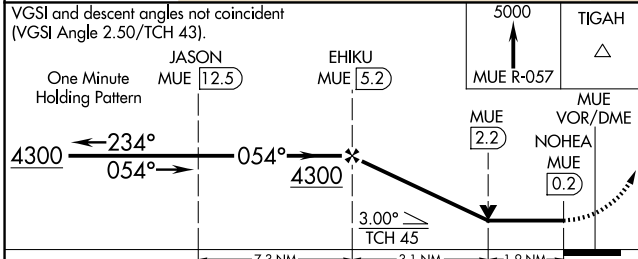

VOR/DME MUE 113.3 Chan 80	APP CRS 054°	Rwy Idg TDZE Apt Elev	5197 2671 2671
--	------------------------	-----------------------------	---

VOR/DME RWY 4

WAIMEA-KOHALA (MUE)(PHMU)

NA Circling NA northwest of Rwy 4-22.
When local altimeter setting not received, procedure NA.

MISSED APPROACH: Climb to 5000 on MUE VOR/DME R-057 to TIGAH INT/MUE 13.2 DME and hold.

AWOS-3PT 120.0	HCF CENTER 118.45 278.3	CTAF 122.9
--------------------------	-----------------------------------	----------------------

PAC, 20 FEB 2025 to 17 APR 2025

PAC, 20 FEB 2025 to 17 APR 2025

ELEV 2671	TDZE 2671
-----------	-----------

CATEGORY	A	B	C	D
S-4	3360-1 689 (700-1)		3360-2 689 (700-2)	
CIRCLING	3520-1¼ 849 (900-1¼)		3620-2¾ 949 (1000-2¾)	3980-3 1309 (1400-3)