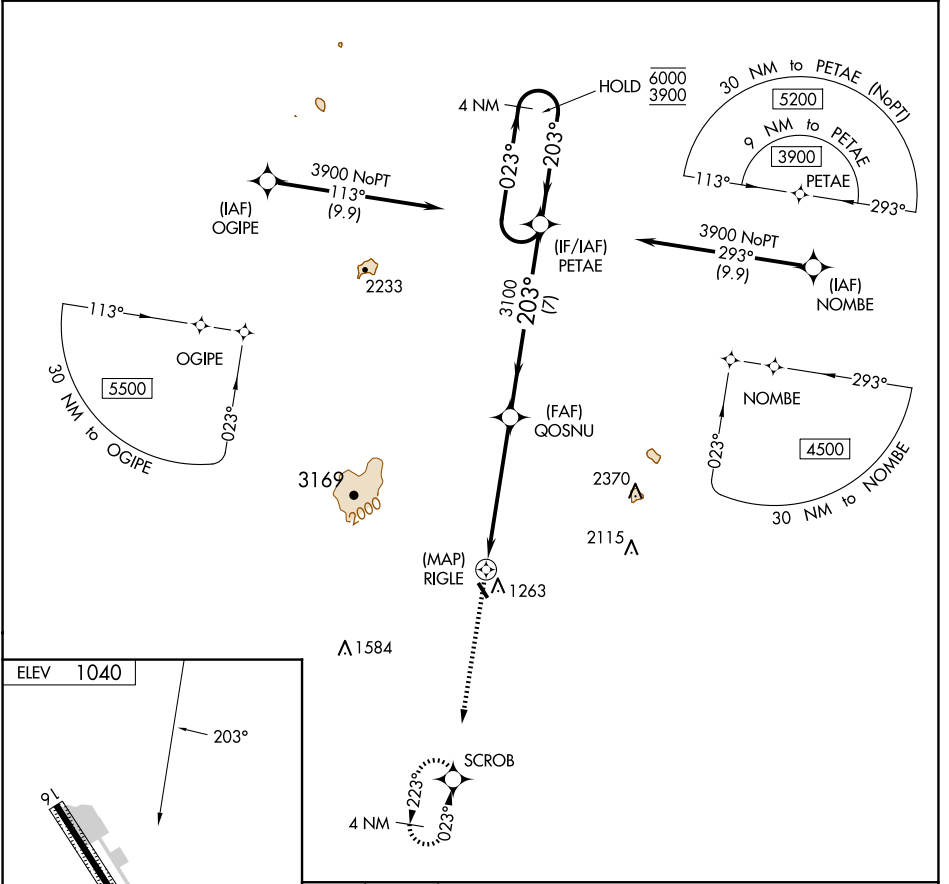

APP CRS	Rwy ldg	N/A
203°	TDZE	N/A
	Apt Elev	1040

# RNAV (GPS)-C

JAFFREY AIRFIELD SILVER RANCH (A/FN)

RNP APCH.		MISSED APPROACH: Climb to 3000 direct SCROB and hold.
ASOS 135.875	BOSTON CENTER 123.75 338.2	UNICOM 122.8 (CTAF)

NE-1, 20 FEB 2025 to 20 MAR 2025

NE-1, 20 FEB 2025 to 20 MAR 2025

3000	SCROB	4 NM Holding Pattern			
RIGLE		QOSNU	PETAE	6000	3900
-5.5 NM		7 NM			
CATEGORY	A	B	C	D	
<b>C</b> CIRCLING	1680-1 640 (700-1)	1840-1 800 (800-1)	NA		