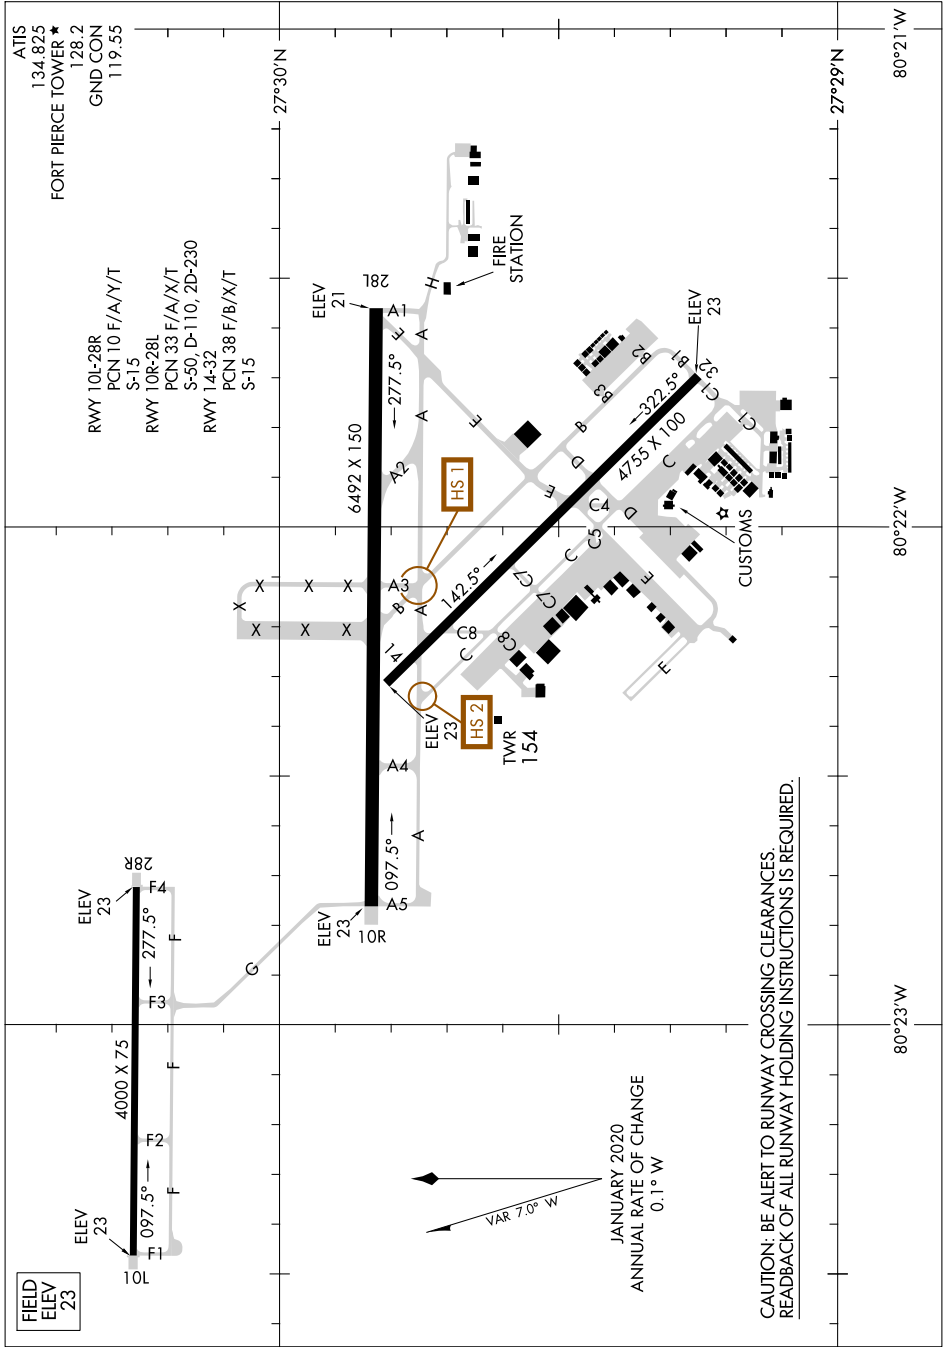

# AIRPORT DIAGRAM

AL-5343 (FAA)

TREASURE COAST INTL (F'PR)  
FORT PIERCE, FLORIDA

SE-3, 20 FEB 2025 to 20 MAR 2025

SE-3, 20 FEB 2025 to 20 MAR 2025

# AIRPORT DIAGRAM

FORT PIERCE, FLORIDA  
TREASURE COAST INTL (F'PR)

CAUTION: BE ALERT TO RUNWAY CROSSING CLEARANCES.  
READBACK OF ALL RUNWAY HOLDING INSTRUCTIONS IS REQUIRED.

JANUARY 2020  
ANNUAL RATE OF CHANGE  
0.1° W  
VAR 7.0° W

80°23'W

80°22'W

80°21'W

27°30'N

27°29'N