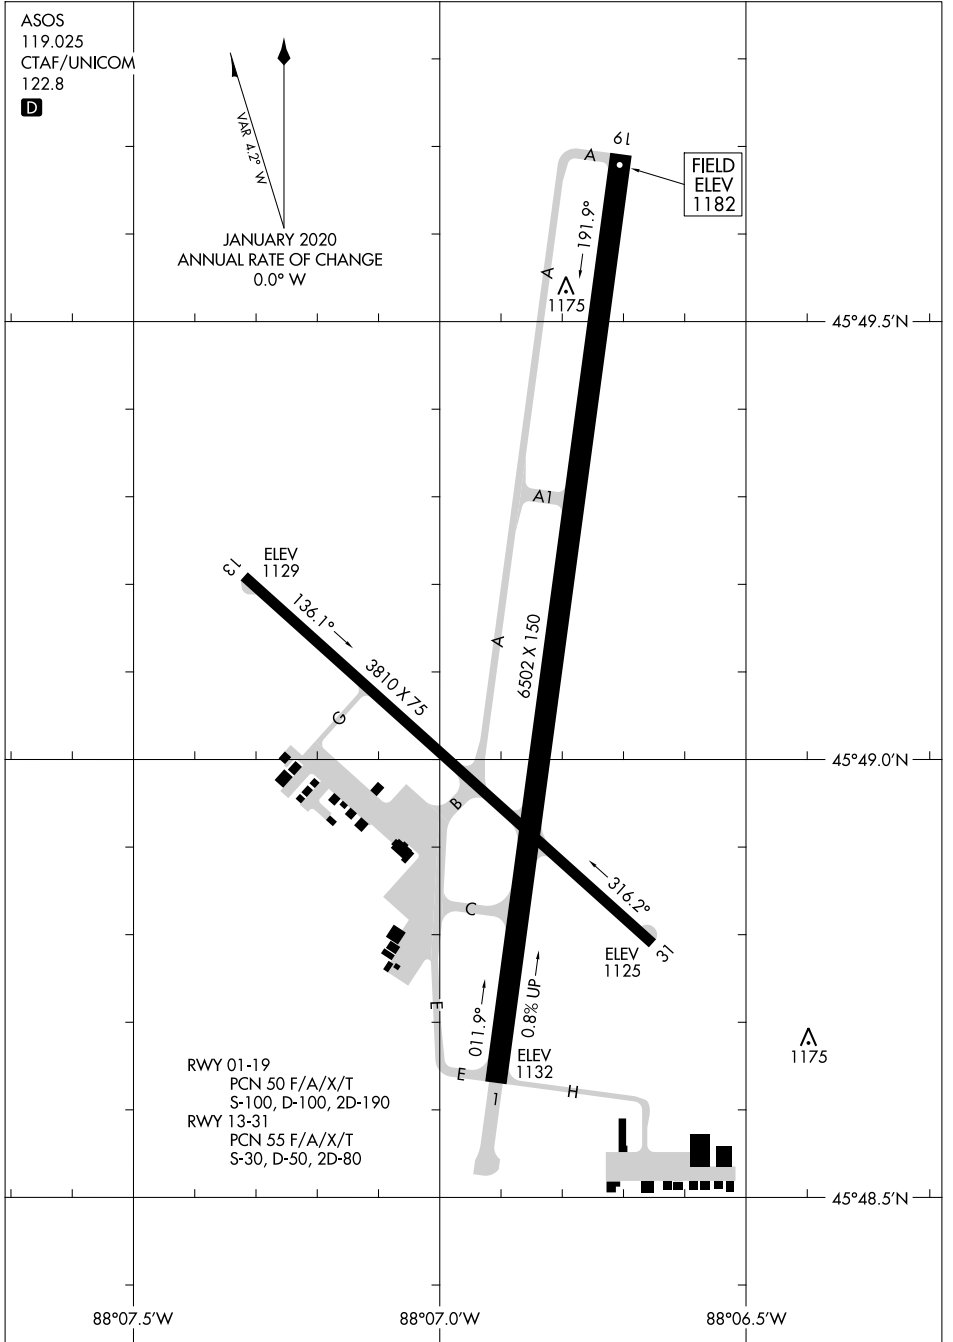

24249

AIRPORT DIAGRAM

AL-5347 (FAA)

FORD (IMT)
IRON MOUNTAIN KINGSFORD, MICHIGAN

EC-1, 20 FEB 2025 to 20 MAR 2025

EC-1, 20 FEB 2025 to 20 MAR 2025

AIRPORT DIAGRAM

24249