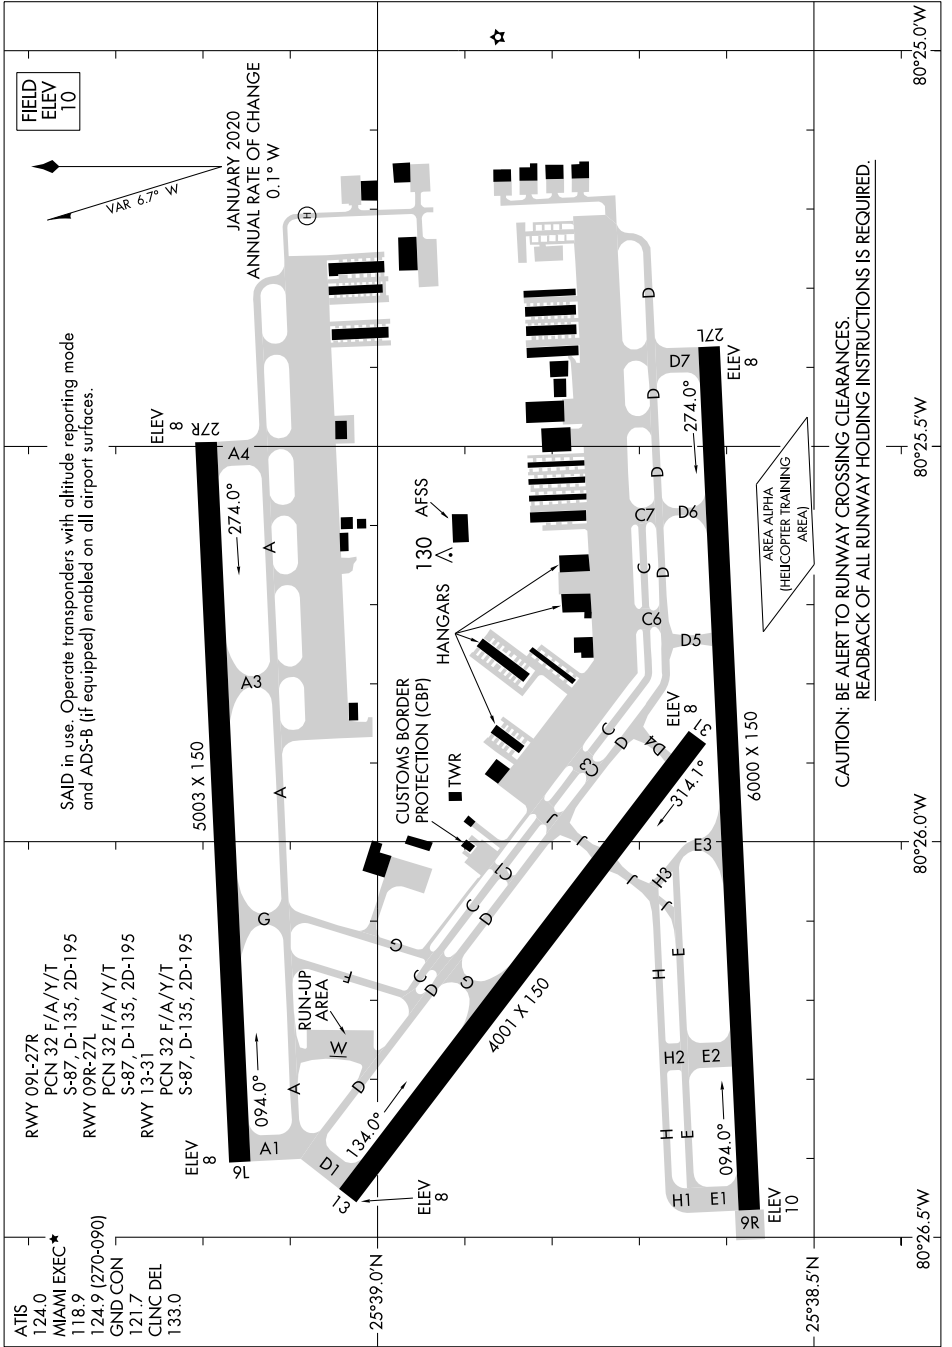

AIRPORT DIAGRAM

AL-5349 (FAA)

MIAMI EXEC (TMB)
MIAMI, FLORIDA

SE-3, 20 FEB 2025 to 20 MAR 2025

CAUTION: BE ALERT TO RUNWAY CROSSING CLEARANCES.
READBACK OF ALL RUNWAY HOLDING INSTRUCTIONS IS REQUIRED.

AIRPORT DIAGRAM

MIAMI, FLORIDA
MIAMI EXEC (TMB)

SE-3, 20 FEB 2025 to 20 MAR 2025