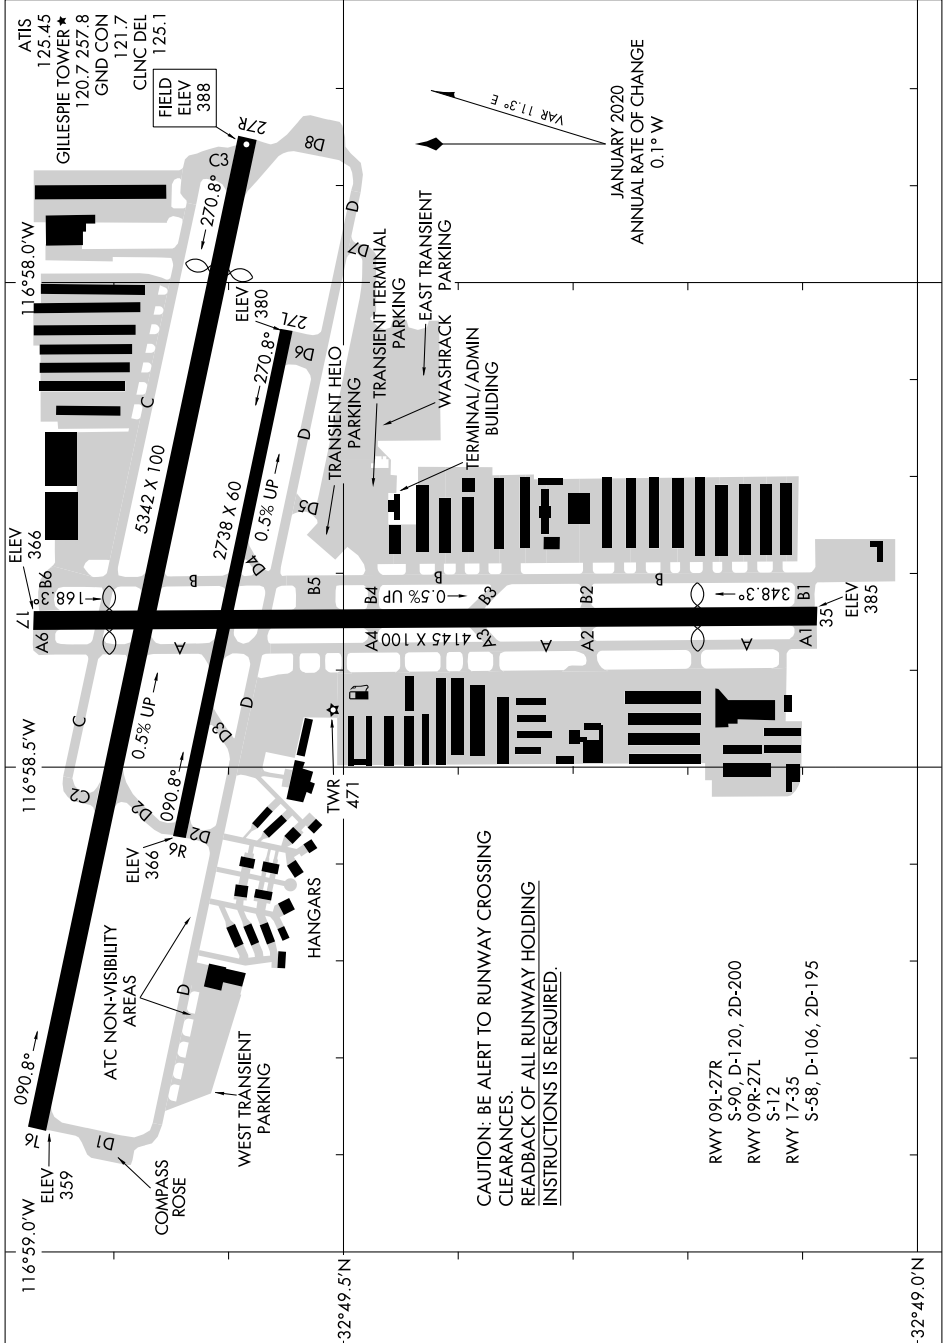

AIRPORT DIAGRAM

AL-5402 (FAA)

GILLESPIE FLD (S/E)E
SAN DIEGO/EL CAJON, CALIFORNIA

SW-3, 20 FEB 2025 to 20 MAR 2025

SW-3, 20 FEB 2025 to 20 MAR 2025

AIRPORT DIAGRAM

SAN DIEGO/EL CAJON, CALIFORNIA
GILLESPIE FLD (S/E)E

**CAUTION: BE ALERT TO RUNWAY CROSSING CLEARANCES.
READBACK OF ALL RUNWAY HOLDING INSTRUCTIONS IS REQUIRED.**

- RWY 09L-27R
- S-90, D-120, 2D-200
- RWY 09R-27L
- S-12
- RWY 17-35
- S-58, D-106, 2D-195