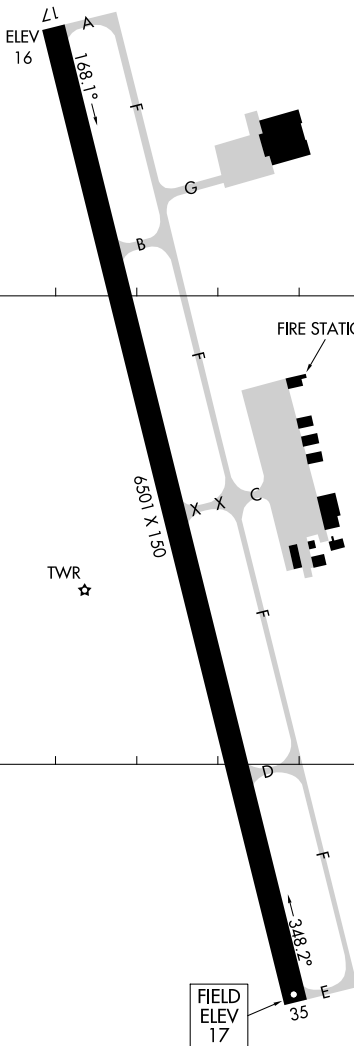

# AIRPORT DIAGRAM

AL-5404 (FAA)

TRENT LOTT INTL (PQL)  
PASCAGOULA, MISSISSIPPI

ATIS  
135.175  
TRENT LOTT TOWER ★  
118.575  
GND CON  
121.725  
CLNC DEL  
121.725

30°28.0'N

30°27.5'N

88°32.0'W

88°31.5'W

RWY 17-35  
PCN 57 F/C/X/T  
D-196, 2D-315, 2D/2D2-753

CAUTION: BE ALERT TO RUNWAY CROSSING CLEARANCES.  
READBACK OF ALL RUNWAY HOLDING INSTRUCTIONS IS REQUIRED.

SC-4, 20 FEB 2025 to 20 MAR 2025

SC-4, 20 FEB 2025 to 20 MAR 2025

# AIRPORT DIAGRAM

PASCAGOULA, MISSISSIPPI  
TRENT LOTT INTL (PQL)