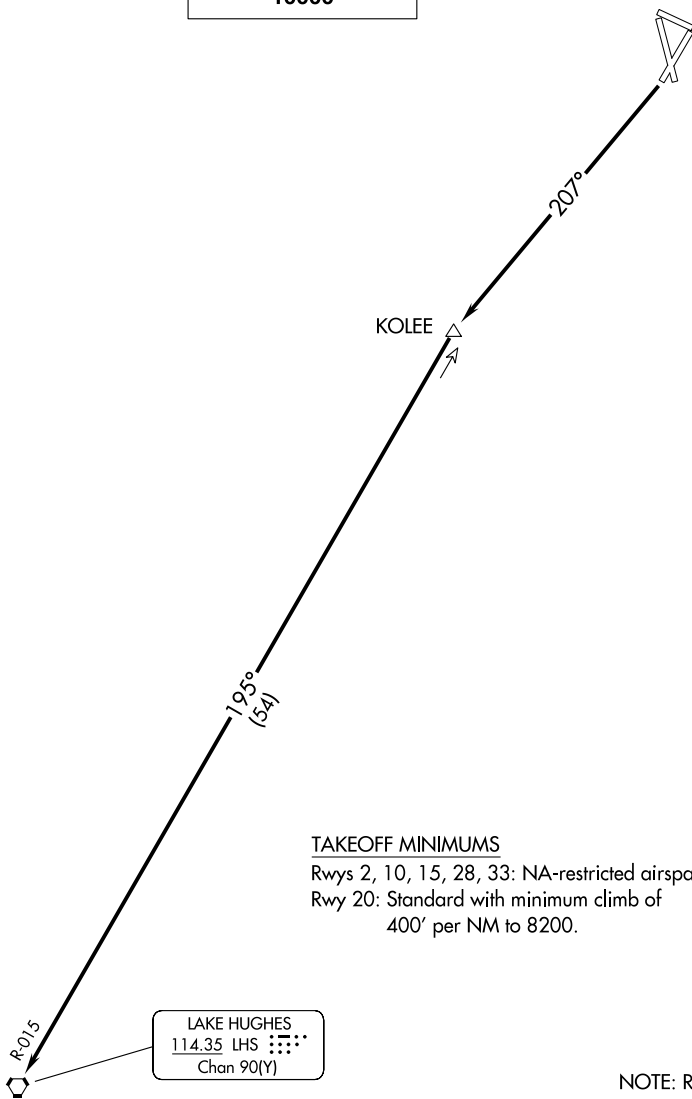

(IYK2.LHS) 23334

AL-5417 (FAA)

INYOKERN (IYK)  
INYOKERN, CALIFORNIA

# INYOKERN TWO DEPARTURE

JOSHUA DEP CON  
133.65 348.7

**TOP ALTITUDE:  
10000**

SW-3, 20 FEB 2025 to 20 MAR 2025

SW-3, 20 FEB 2025 to 20 MAR 2025

## DEPARTURE ROUTE DESCRIPTION

TAKEOFF RWY 20: Climb to 10000 on heading 207° and LHS VORTAC R-015 to LHS VORTAC, then proceed on course.