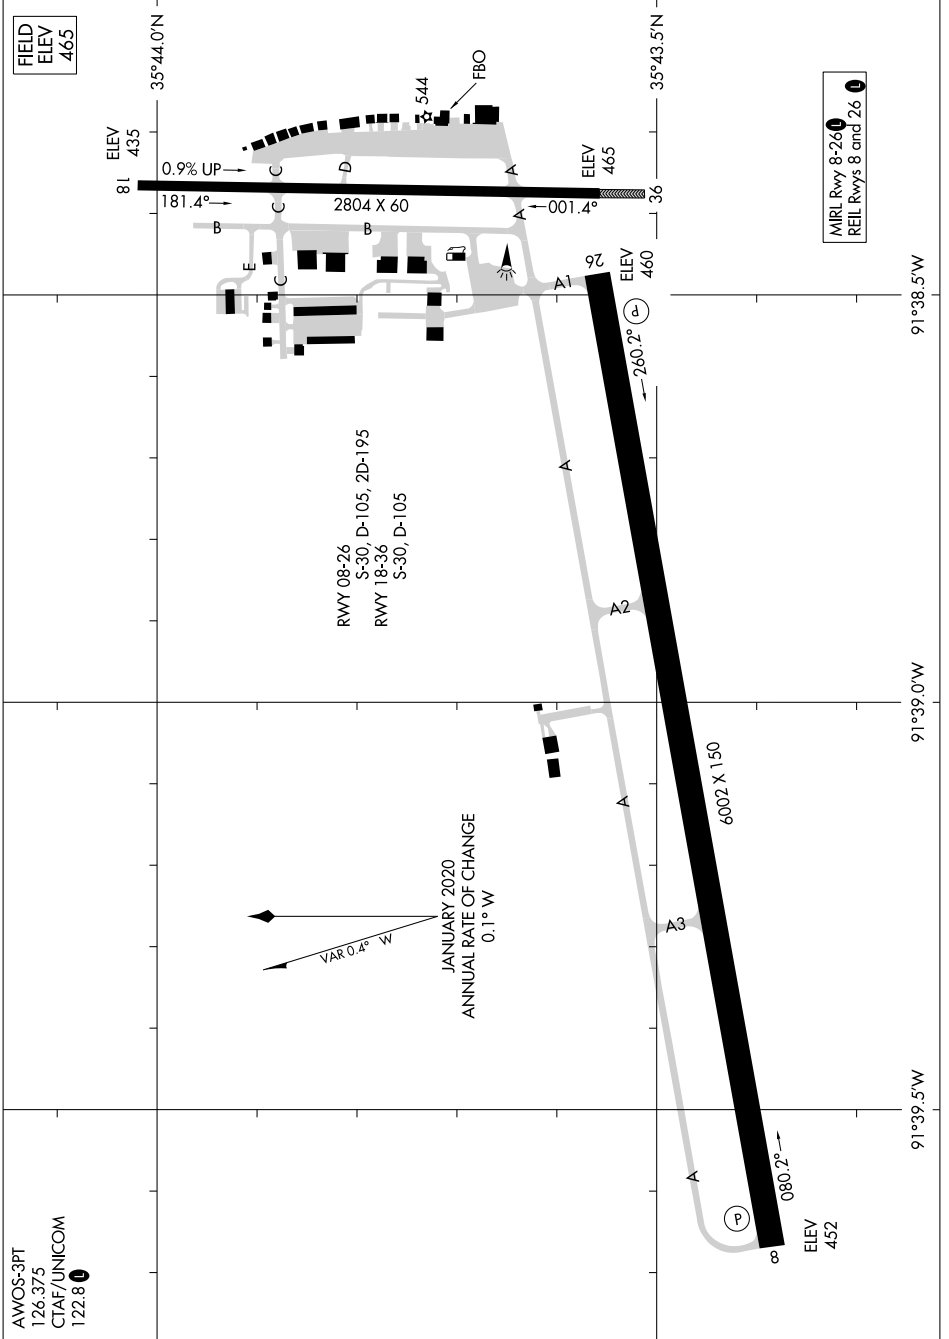

24305
AIRPORT DIAGRAM

AL-5442 (FAA)

BATESVILLE RGNL (BVX)
BATESVILLE, ARKANSAS

AWOS-3PT
126.375
CTAF/UNICOM
122.8

MIRL Rwy 8-26
REL Rwy 8 and 26

24305
AIRPORT DIAGRAM

BATESVILLE, ARKANSAS
BATESVILLE RGNL (BVX)

SC-1, 20 FEB 2025 to 20 MAR 2025

SC-1, 20 FEB 2025 to 20 MAR 2025