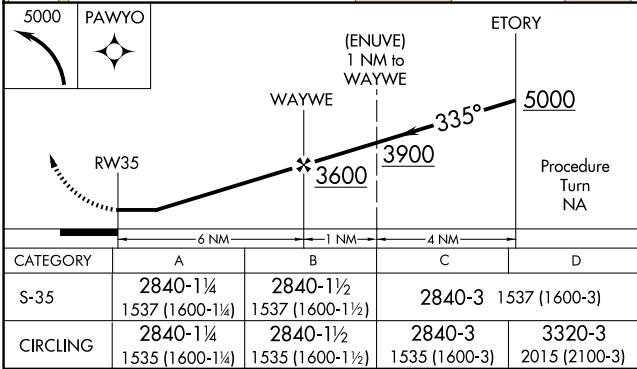

APP CRS 335°	Rwy Idg 4667
	TDZE 1303
	Apt Elev 1305

GPS RWY 35

OMAK (OMK)

NA -15°C	Circling NA east of Rwy 17-35.	MISSED APPROACH: Climbing left turn to 5000 direct PAWYO WP and hold.
-------------	--------------------------------	---

ASOS 118.325	SEATTLE CENTER 126.1 291.6	UNICOM 122.8 (CTAF) 0
------------------------	--------------------------------------	---------------------------------

NW-1, 20 FEB 2025 to 20 MAR 2025

NW-1, 20 FEB 2025 to 20 MAR 2025