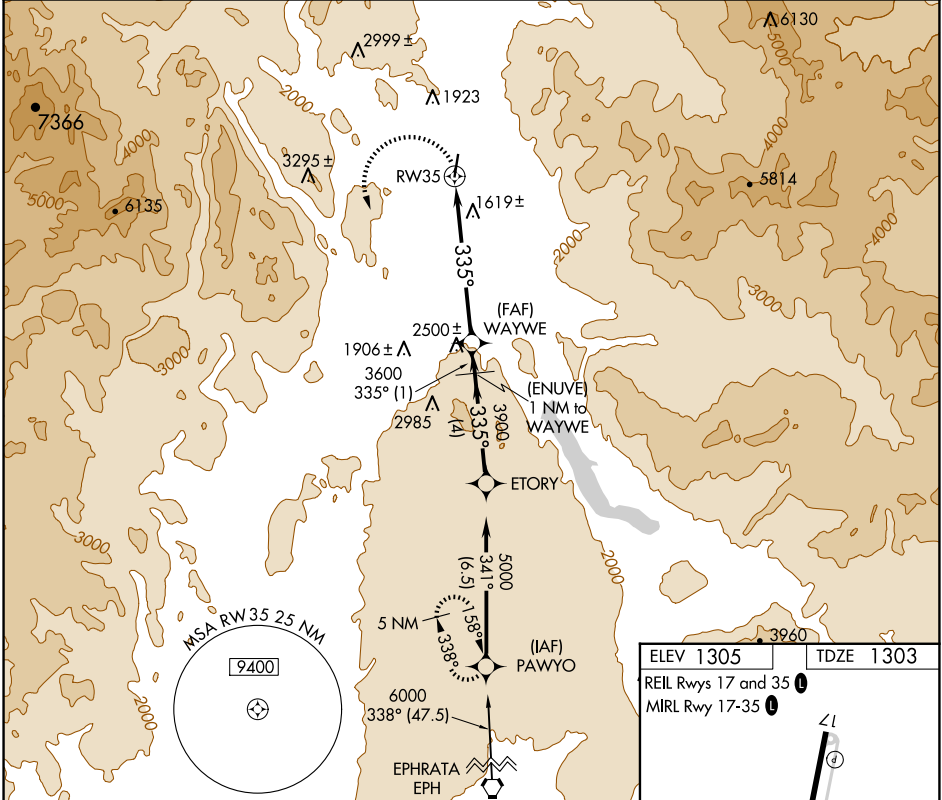

APP CRS 335°	Rwy Idg 4667
	TDZE 1303
	Apt Elev 1305

GPS RWY 35

OMAK (OMK)

NA -15°C	Circling NA east of Rwy 17-35.	MISSED APPROACH: Climbing left turn to 5000 direct PAWYO WP and hold.
-------------	--------------------------------	---

ASOS 118.325	SEATTLE CENTER 126.1 291.6	UNICOM 122.8 (CTAF) 0
------------------------	--------------------------------------	---------------------------------

NW-1, 20 FEB 2025 to 20 MAR 2025

NW-1, 20 FEB 2025 to 20 MAR 2025