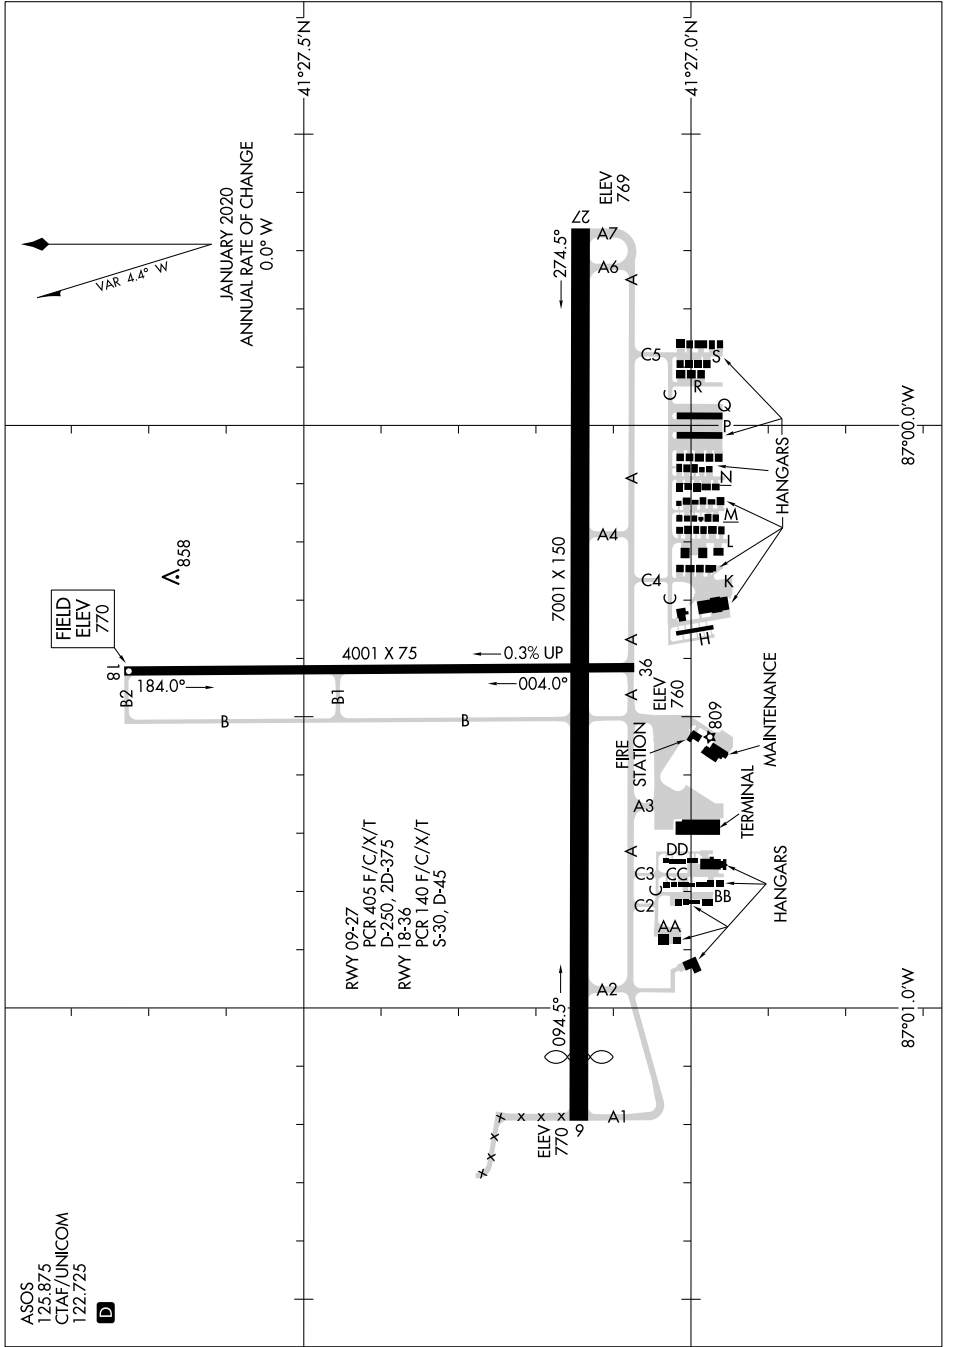

AIRPORT DIAGRAM

AL-5460 (FAA)

PORTER COUNTY RGNL (VPZ)
VALPARAISO, INDIANA

EC-2, 20 FEB 2025 to 20 MAR 2025

EC-2, 20 FEB 2025 to 20 MAR 2025

AIRPORT DIAGRAM

VALPARAISO, INDIANA
PORTER COUNTY RGNL (VPZ)