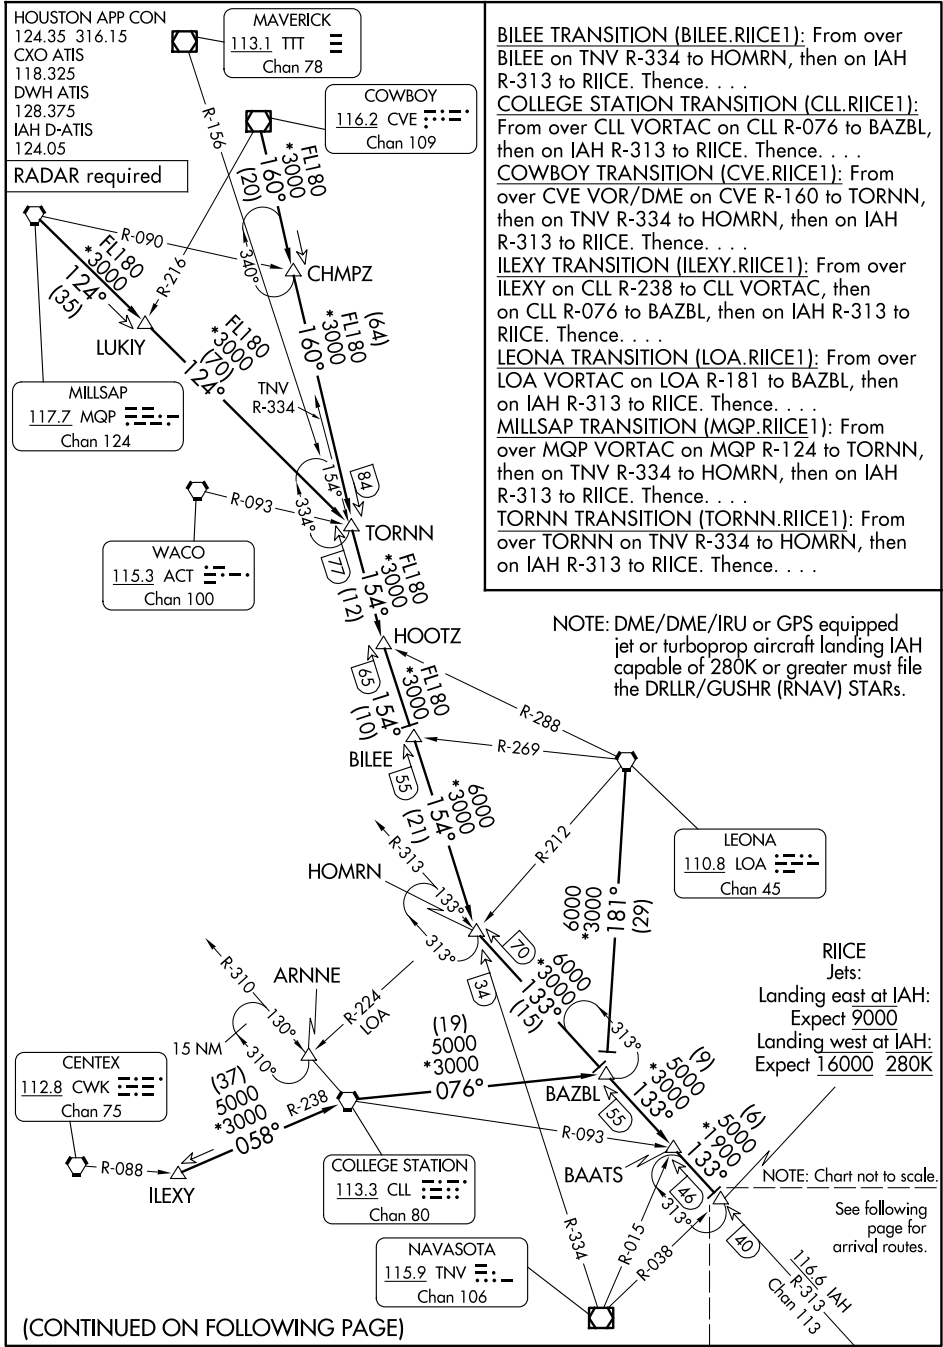

RIICE ONE ARRIVAL

Transition Routes

HOUSTON, TEXAS

SC-5, 20 FEB 2025 to 20 MAR 2025

SC-5, 20 FEB 2025 to 20 MAR 2025

RIICE ONE ARRIVAL

Transition Routes

HOUSTON, TEXAS

(CONTINUED ON FOLLOWING PAGE)

RIICE ONE ARRIVAL

Arrival Routes

HOUSTON, TEXAS

SC-5, 20 FEB 2025 to 20 MAR 2025

SC-5, 20 FEB 2025 to 20 MAR 2025

ARRIVAL ROUTE DESCRIPTION

GEORGE BUSH INTCNL/HOUSTON (IAH):

... From over RIICE on IAH R-313 to BRKMN, to MLRRR, to LYYTE.

LANDING RUNWAYS 26L/R or 27:

... Fly heading 085° for vectors to final approach course.

LANDING ALL OTHER RUNWAYS:

... Expect vectors to final approach course at or prior to LYYTE.

FOR ALL OTHER AIRPORTS:

... From over RIICE on IAH R-313 to BRKMN, thence as depicted to LYYTE. Expect vectors to final approach course at or prior to LYYTE.