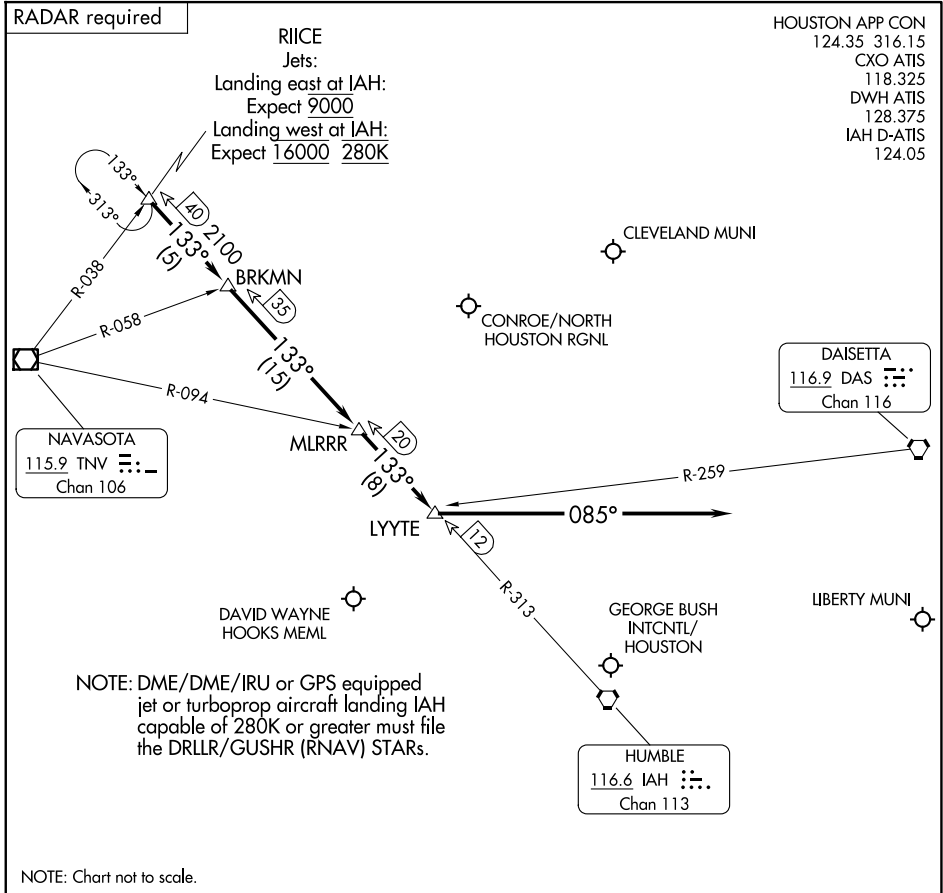

RIICE ONE ARRIVAL

Transition Routes

HOUSTON, TEXAS

SC-5, 20 FEB 2025 to 20 MAR 2025

SC-5, 20 FEB 2025 to 20 MAR 2025

RIICE ONE ARRIVAL

Transition Routes

HOUSTON, TEXAS

(CONTINUED ON FOLLOWING PAGE)

RIICE ONE ARRIVAL

Arrival Routes

HOUSTON, TEXAS

SC-5, 20 FEB 2025 to 20 MAR 2025

SC-5, 20 FEB 2025 to 20 MAR 2025

ARRIVAL ROUTE DESCRIPTION

GEORGE BUSH INTCNL/HOUSTON (IAH):

... From over RIICE on IAH R-313 to BRKMN, to MLRRR, to LYYTE.

LANDING RUNWAYS 26L/R or 27:

... Fly heading 085° for vectors to final approach course.

LANDING ALL OTHER RUNWAYS:

... Expect vectors to final approach course at or prior to LYYTE.

FOR ALL OTHER AIRPORTS:

... From over RIICE on IAH R-313 to BRKMN, thence as depicted to LYYTE. Expect vectors to final approach course at or prior to LYYTE.