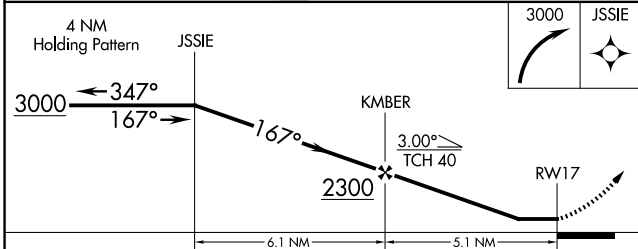

CATEGORY	A	B	C	D
LP MDA	1240-1	546 (600-1)		NA
LNAV MDA	1360-1	666 (700-1)		NA