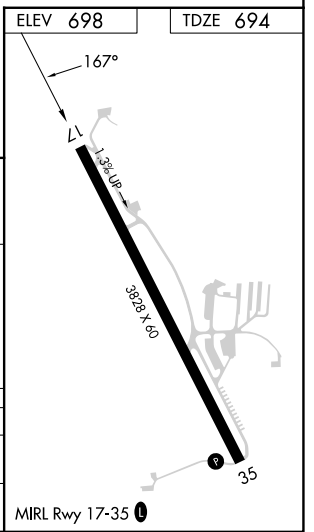

CATEGORY	A	B	C	D
LP MDA	1240-1	546 (600-1)		NA
LNAV MDA	1360-1	666 (700-1)		NA