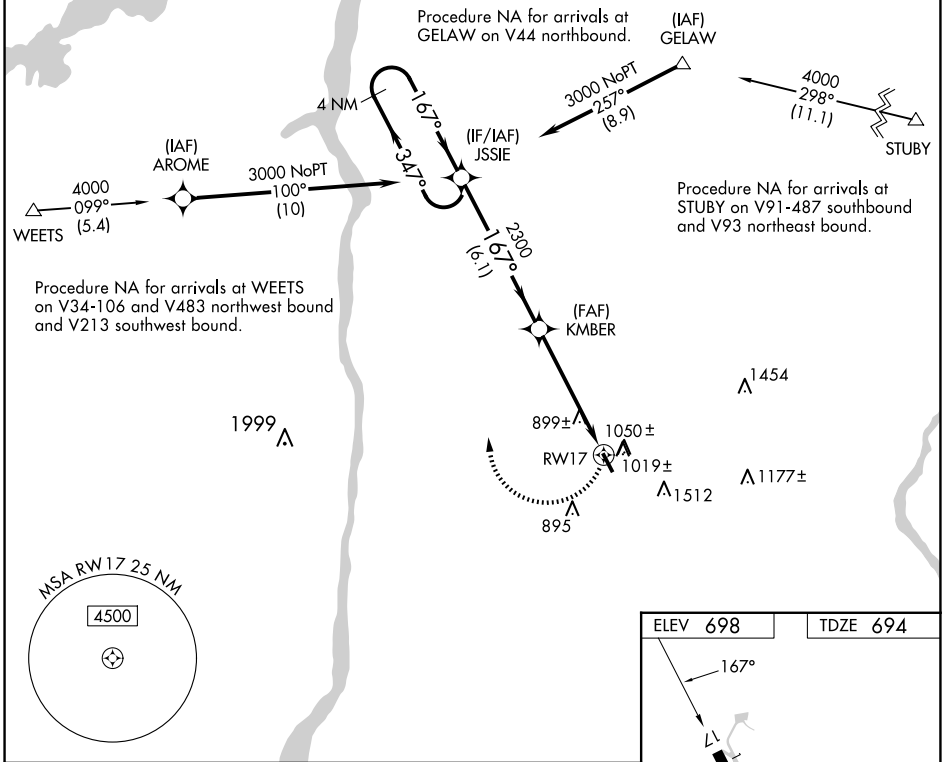

WAAS CH 78008 W17A	APP CRS 167°	Rwy Idg TDZE 694 Apt Elev 698	3828 694 698
--	------------------------	---	---

RNAV (GPS) RWY 17

SKY ACRES (44N)

RNP APCH.		MISSED APPROACH: Climbing right turn to 3000 direct JSSIE and hold.
<p>▼</p> <p>▲ NA Use Newburgh altimeter setting; when not received, procedure NA. Rwy 17 helicopter visibility reduction below 3/4 SM NA.</p> <p>☒ -23°C</p>		

SWF ASOS 124,575	POU ASOS 126.75	NEW YORK APP CON 132.75 363.1	UNICOM 122.8 (CTAF) 0
----------------------------	---------------------------	---	---------------------------------

NE-2, 20 FEB 2025 to 20 MAR 2025

NE-2, 20 FEB 2025 to 20 MAR 2025

CATEGORY	A	B	C	D
LP MDA	1240-1	546 (600-1)		NA
LNAV MDA	1360-1	666 (700-1)		NA