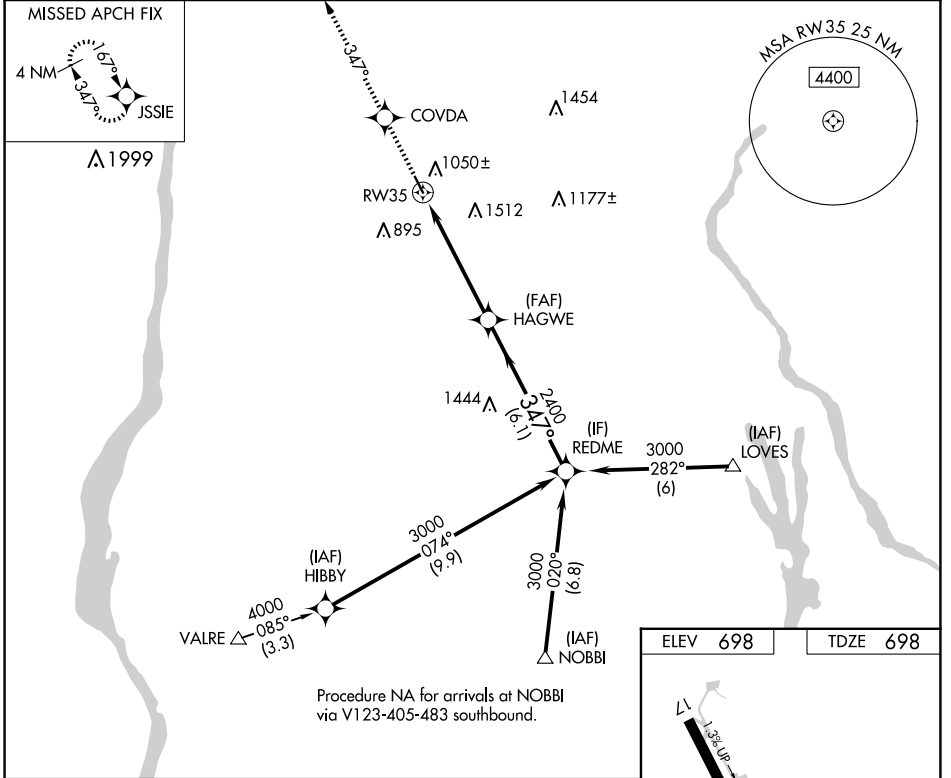

WAAS CH 86308 W35A	APP CRS 347°	Rwy Idg 3828 TDZE 698 Apt Elev 698
--	------------------------	---

RNAV (GPS) RWY 35

SKY ACRES (44N)

RNP APCH.

▼
▲ NA Use Newburgh altimeter setting; when not received use Poughkeepsie altimeter setting and increase LPV DA to 1063, and all MDA 20 feet.
☁ -23°C

MISSED APPROACH: Climb to 3000 direct COVDA and via 347° track to JSSIE and hold.

SWF ASOS 124.575	POU ASOS 126.75	NEW YORK APP CON 132.75 363.1	UNICOM 122.8 (CTAF) 0
----------------------------	---------------------------	---	---------------------------------

CATEGORY	A	B	C	D
LPV DA	1046-1¼	348 (400-1¼)		NA
INAV MDA	1700-1¼ 1002 (1100-1¼)	1700-1½ 1002 (1100-1½)		NA

NE-2, 20 FEB 2025 to 20 MAR 2025

NE-2, 20 FEB 2025 to 20 MAR 2025