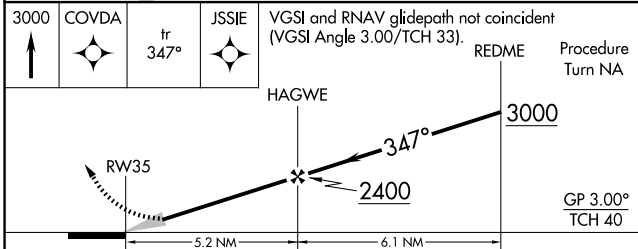

WAAS CH 86308 W35A	APP CRS 347°	Rwy Idg 3828 TDZE 698 Apt Elev 698
--	------------------------	---

RNAV (GPS) RWY 35

SKY ACRES (44N)

RNP APCH.

▼
▲ NA Use Newburgh altimeter setting; when not received use Poughkeepsie altimeter setting and increase LPV DA to 1063, and all MDA 20 feet.
☁ -23°C

MISSED APPROACH: Climb to 3000 direct COVDA and via 347° track to JSSIE and hold.

SWF ASOS 124.575	POU ASOS 126.75	NEW YORK APP CON 132.75 363.1	UNICOM 122.8 (CTAF) 0
----------------------------	---------------------------	---	---------------------------------