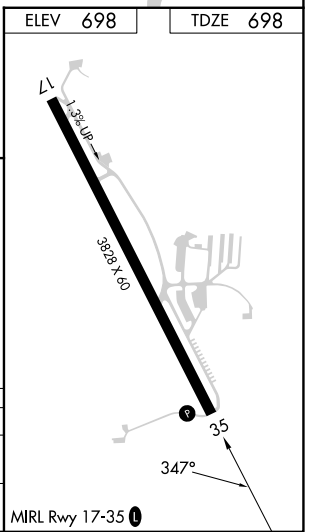

WAAS CH 86308 W35A	APP CRS 347°	Rwy Idg 3828 TDZE 698 Apt Elev 698
--	------------------------	---

RNAV (GPS) RWY 35

SKY ACRES (44N)

RNP APCH.

▼
▲ NA Use Newburgh altimeter setting; when not received use Poughkeepsie altimeter setting and increase LPV DA to 1063, and all MDA 20 feet.
☁ -23°C

MISSED APPROACH: Climb to 3000 direct COVDA and via 347° track to JSSIE and hold.

SWF ASOS 124.575	POU ASOS 126.75	NEW YORK APP CON 132.75 363.1	UNICOM 122.8 (CTAF) 0
----------------------------	---------------------------	---	---------------------------------