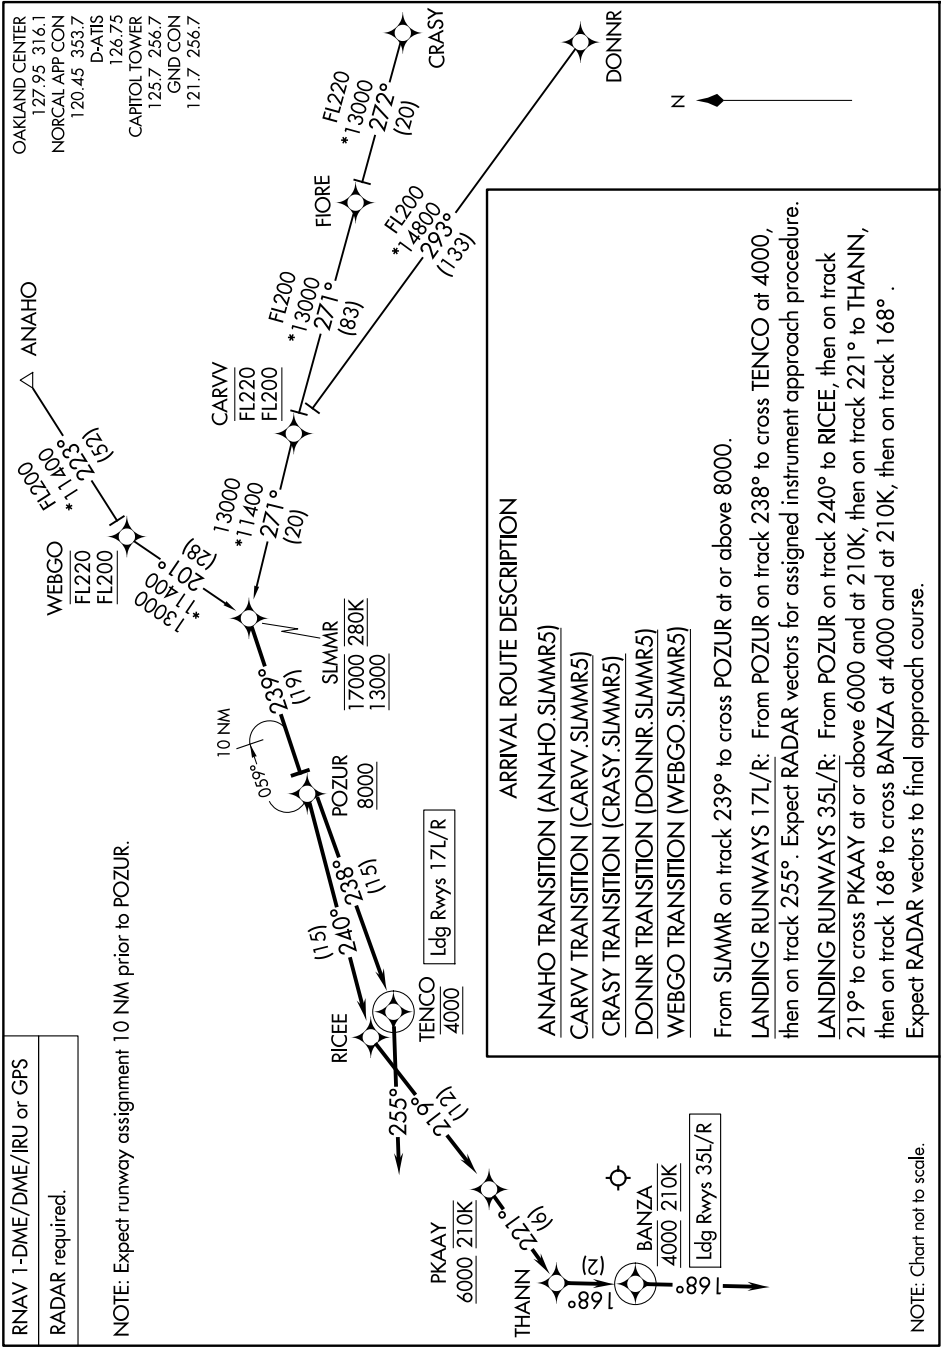

# SLMMR FIVE ARRIVAL (RNAV)

AL-5490 (FAA)

SACRAMENTO INTL (SMF)  
SACRAMENTO, CALIFORNIA

SW-2, 20 FEB 2025 to 20 MAR 2025

RNAV 1-DME/DME/IRU or GPS  
RADAR required.

NOTE: Expect runway assignment 10 NM prior to POZUR.

SW-2, 20 FEB 2025 to 20 MAR 2025

# SLMMR FIVE ARRIVAL (RNAV)

NOTE: Chart not to scale.