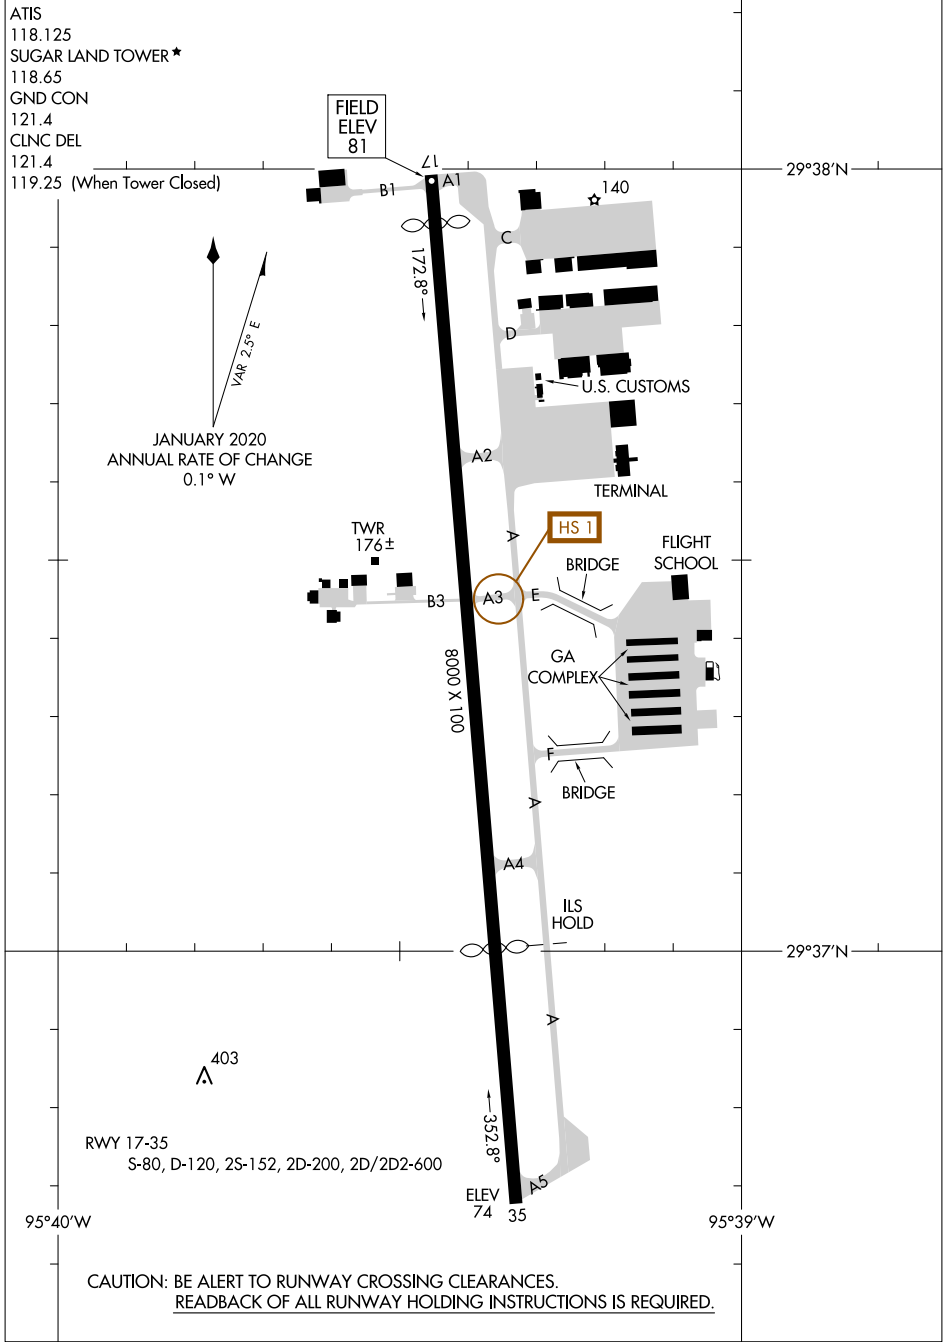

25051

AIRPORT DIAGRAM

AL-5537 (FAA)

SUGAR LAND RGNL (SGR)
HOUSTON, TEXAS

SC-5, 20 FEB 2025 to 20 MAR 2025

SC-5, 20 FEB 2025 to 20 MAR 2025