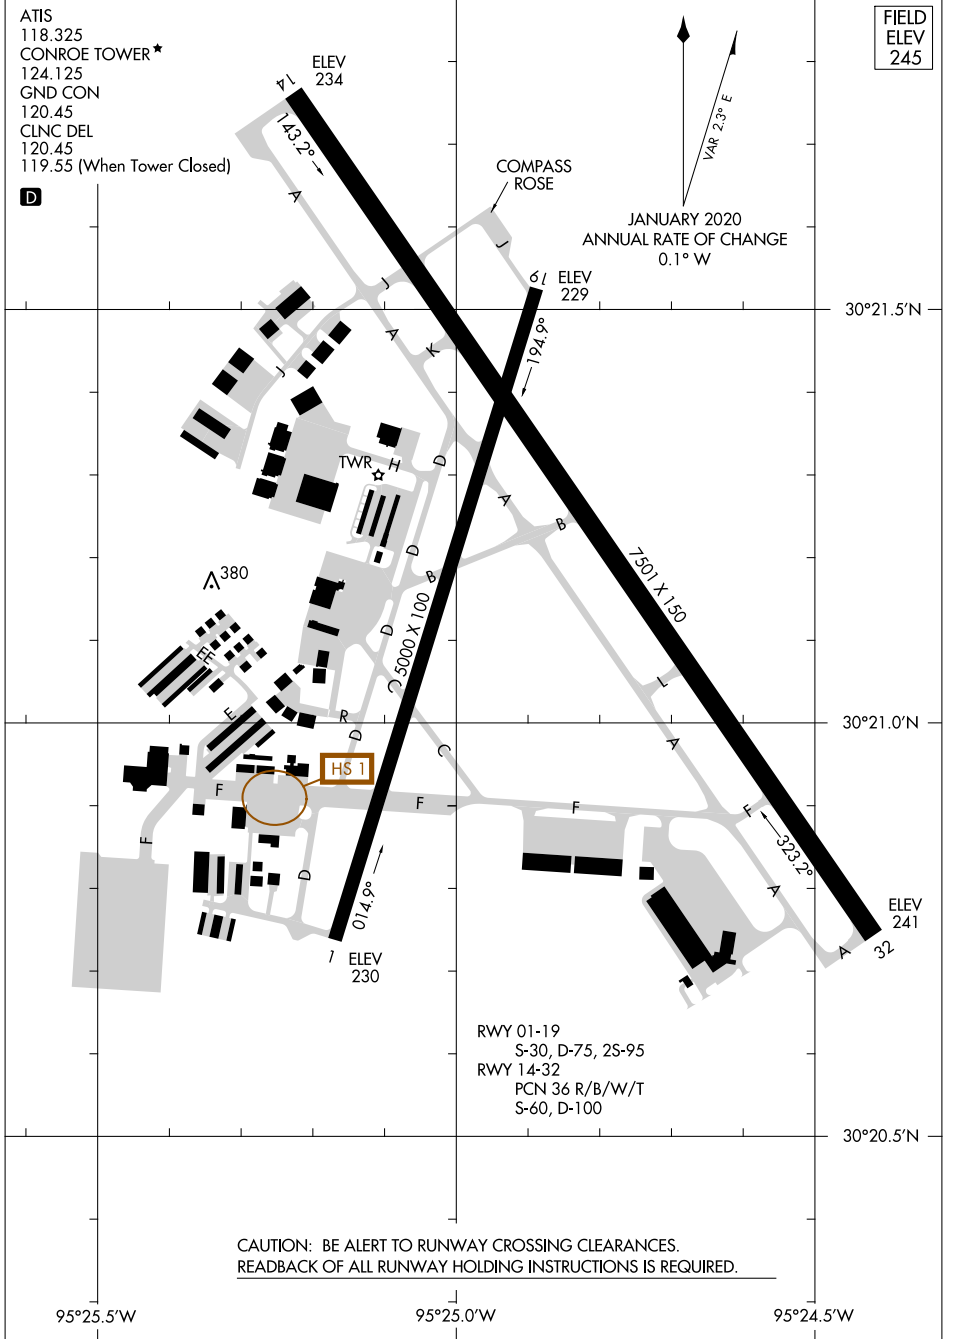

21336

AIRPORT DIAGRAM

AL-5573 (FAA) CONROE/NORTH HOUSTON RGNL (C70)
HOUSTON, TEXAS

SC-5, 20 FEB 2025 to 20 MAR 2025

SC-5, 20 FEB 2025 to 20 MAR 2025

AIRPORT DIAGRAM

21336

HOUSTON, TEXAS
CONROE/NORTH HOUSTON RGNL (C70)