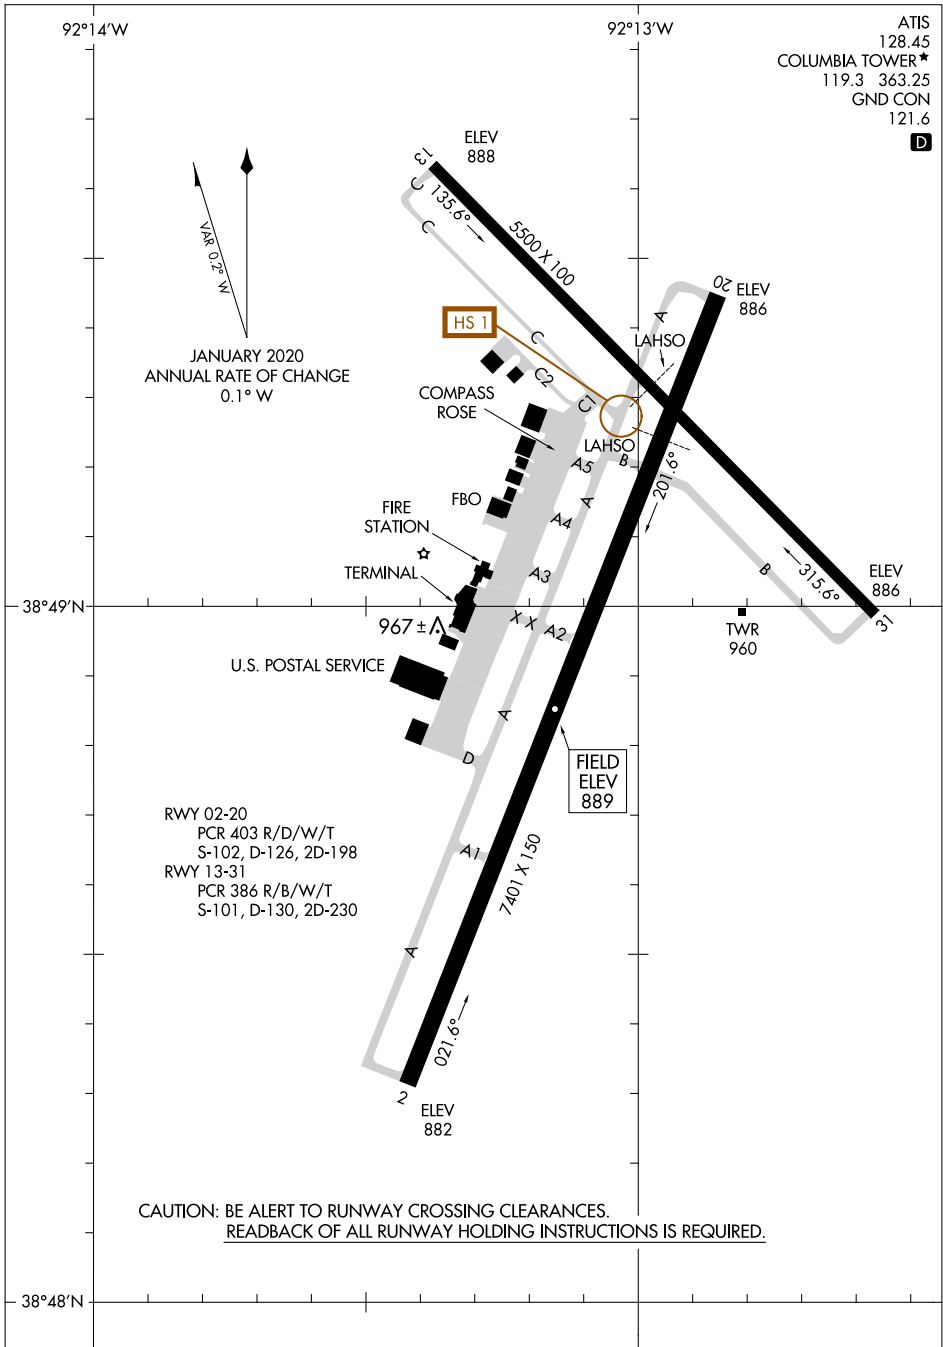

23334

# AIRPORT DIAGRAM

AL-5595 (FAA)

COLUMBIA RGNL (COT)  
COLUMBIA, MISSOURI

ATIS 128.45  
COLUMBIA TOWER \* 119.3 363.25  
GND CON 121.6

NC-3, 20 FEB 2025 to 20 MAR 2025

NC-3, 20 FEB 2025 to 20 MAR 2025

CAUTION: BE ALERT TO RUNWAY CROSSING CLEARANCES.  
READBCK OF ALL RUNWAY HOLDING INSTRUCTIONS IS REQUIRED.

# AIRPORT DIAGRAM

23334

COLUMBIA, MISSOURI  
COLUMBIA RGNL (COT)