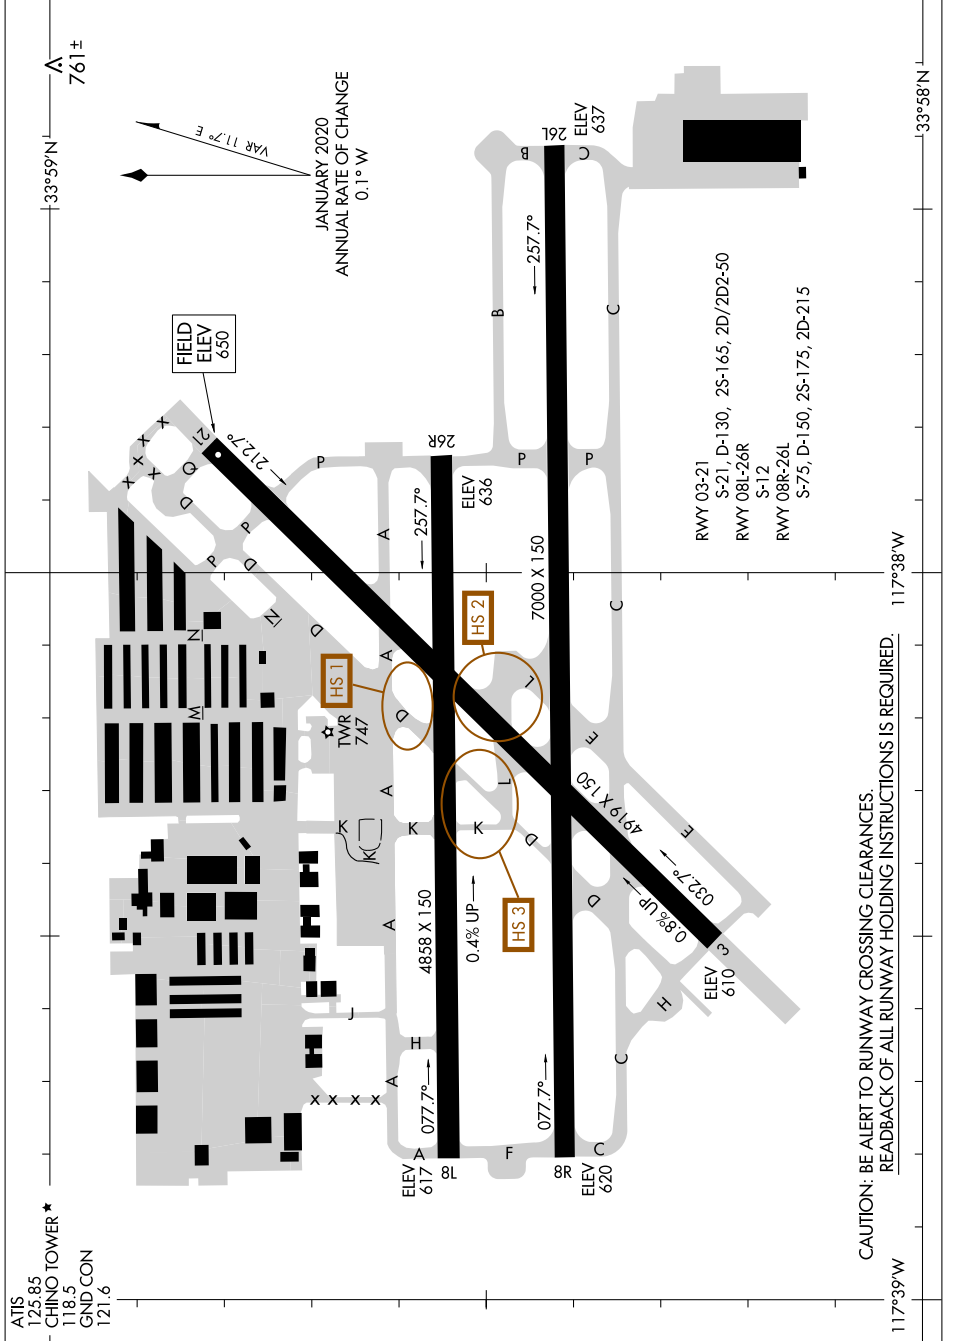

24361
AIRPORT DIAGRAM

AL-5599 (FAA)

CHINO (CNO)
CHINO, CALIFORNIA

SW-3, 20 FEB 2025 to 20 MAR 2025

**CAUTION: BE ALERT TO RUNWAY CROSSING CLEARANCES.
READBACK OF ALL RUNWAY HOLDING INSTRUCTIONS IS REQUIRED.**

AIRPORT DIAGRAM
24361

CHINO, CALIFORNIA
CHINO (CNO)

SW-3, 20 FEB 2025 to 20 MAR 2025