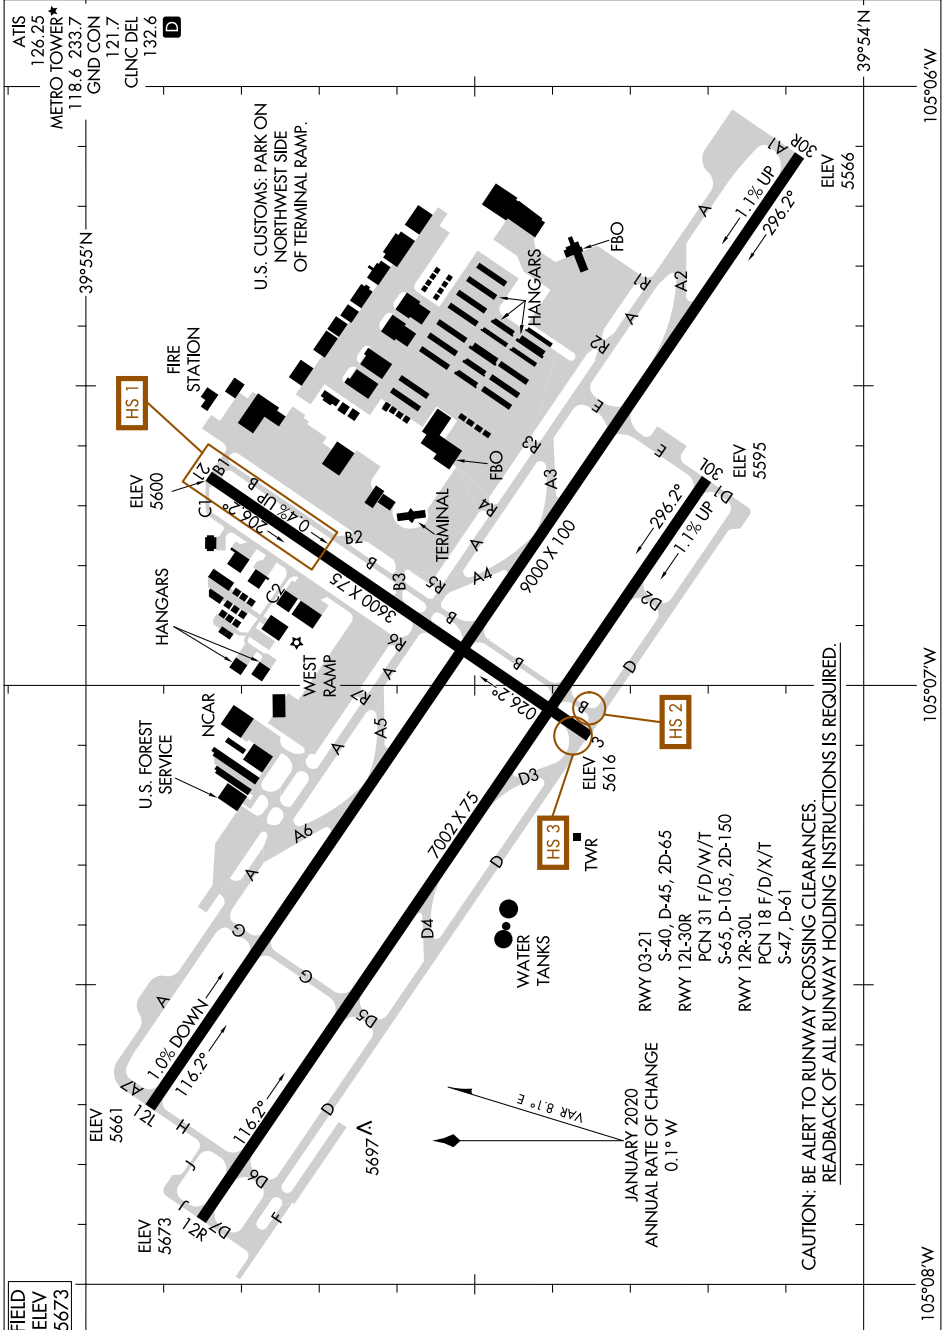

AIRPORT DIAGRAM

AL-5612 (FAA)

ROCKY MOUNTAIN METRO (BJC)

DENVER, COLORADO

SW-1, 20 FEB 2025 to 20 MAR 2025

SW-1, 20 FEB 2025 to 20 MAR 2025

AIRPORT DIAGRAM

DENVER, COLORADO

ROCKY MOUNTAIN METRO (BJC)