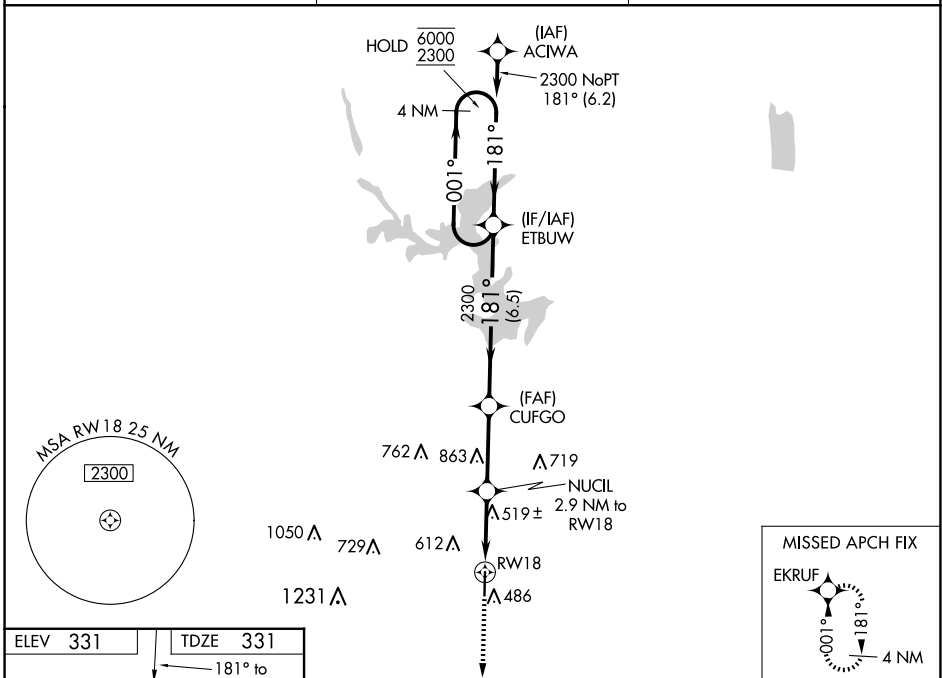

WAAS CH 97499 W18A	APP CRS 181°	Rwy Idg 5008 TDZE 331 Apt Elev 331
--	------------------------	---

RNAV (GPS) RWY 18

POPLAR BLUFF RGNL BUSINESS (POI^F)

RNP APCH-GPS.	MISSED APPROACH: Climb to 2300 direct EKRUF and hold.
---------------	---

ASOS 124.225	MEMPHIS CENTER 120.075 289.4	UNICOM 123.0 (CTAF) 0
------------------------	--	---------------------------------

CATEGORY	A	B	C	D
LPV DA		634-7/8	303 (400-7/8)	
LNAV/VNAV DA		675-1	344 (400-1)	
LNAV MDA	800-1	469 (500-1)	800-1 3/8	469 (500-1 3/8)
CIRCLING	840-1 509 (600-1)	920-1 589 (600-1)	920-1 1/2 589 (600-1 1/2)	980-2 649 (700-2)

NC-3, 20 FEB 2025 to 20 MAR 2025

NC-3, 20 FEB 2025 to 20 MAR 2025