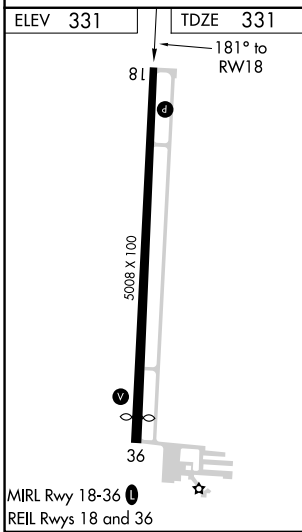

WAAS CH 97499 W18A	APP CRS 181°	Rwy Idg 5008 TDZE 331 Apt Elev 331
--	------------------------	---

RNAV (GPS) RWY 18

POPLAR BLUFF RGNL BUSINESS (POI^F)

RNP APCH-GPS.	MISSED APPROACH: Climb to 2300 direct EKRUF and hold.
---------------	---

ASOS 124.225	MEMPHIS CENTER 120.075 289.4	UNICOM 123.0 (CTAF) 0
------------------------	--	---------------------------------

CATEGORY	A	B	C	D
LPV DA		634-7/8	303 (400-7/8)	
LNAV/VNAV DA		675-1	344 (400-1)	
LNAV MDA	800-1	469 (500-1)	800-1 3/8	469 (500-1 3/8)
CIRCLING	840-1 509 (600-1)	920-1 589 (600-1)	920-1 1/2 589 (600-1 1/2)	980-2 649 (700-2)