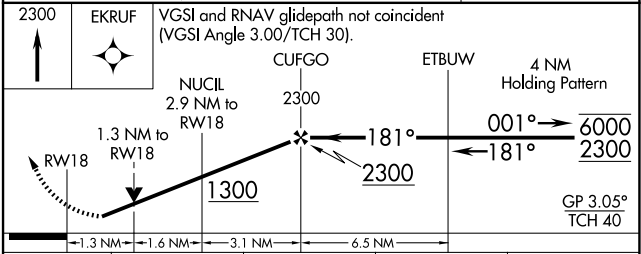

WAAS CH 97499 W18A	APP CRS 181°	Rwy Idg 5008 TDZE 331 Apt Elev 331
--	------------------------	---

RNAV (GPS) RWY 18

POPLAR BLUFF RGNL BUSINESS (POI^F)

RNP APCH-GPS.	MISSED APPROACH: Climb to 2300 direct EKRUF and hold.
---------------	---

ASOS 124.225	MEMPHIS CENTER 120.075 289.4	UNICOM 123.0 (CTAF) 0
------------------------	--	---------------------------------

CATEGORY	A	B	C	D
LPV DA		634-7/8	303 (400-7/8)	
LNAV/VNAV DA		675-1	344 (400-1)	
LNAV MDA	800-1	469 (500-1)	800-1 3/8	469 (500-1 3/8)
CIRCLING	840-1 509 (600-1)	920-1 589 (600-1)	920-1 1/2 589 (600-1 1/2)	980-2 649 (700-2)