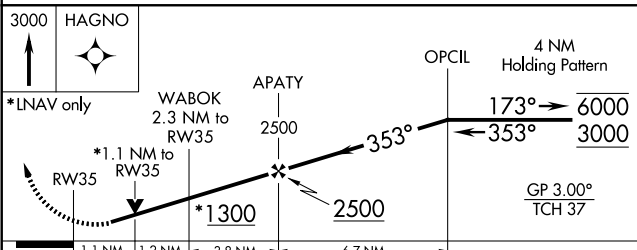

WAAS CH 65627 W35A	APP CRS 353°	Rwy Idg TDZE Apt Elev	6300 555 583
--	------------------------	-----------------------------	---

RNAV (GPS) RWY 35

MUSIC CITY EXEC (XNX)

RNP APCH.			MISSED APPROACH: Climb to 3000 direct HAGNO and hold.
AWOS-3 132.725	NASHVILLE APP CON 118.4 360.7	GCO 135.075	UNICOM 123.05 (CTAF) 0

ELEV 583	TDZE 555
----------	----------

CATEGORY	A	B	C	D
LPV DA		805-¾	250 (300-¾)	
LNAV/VNAV DA		829-⅞	274 (300-⅞)	
LNAV MDA		920-1	365 (400-1)	
C CIRCLING	1100-1 517 (600-1)	1120-1 537 (600-1)	1240-1¼ 657 (700-1¼)	1280-2¼ 697 (700-2¼)