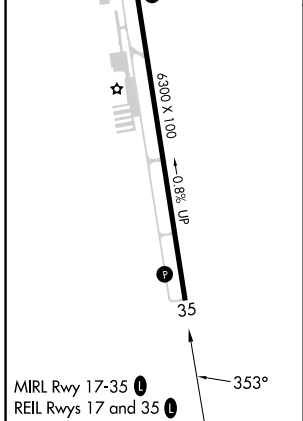

WAAS CH 65627 W35A	APP CRS 353°	Rwy Idg TDZE Apt Elev	6300 555 583
--	------------------------	-----------------------------	---

RNAV (GPS) RWY 35

MUSIC CITY EXEC (XNX)

RNP APCH.			MISSED APPROACH: Climb to 3000 direct HAGNO and hold.
AWOS-3 132.725	NASHVILLE APP CON 118.4 360.7	GCO 135.075	UNICOM 123.05 (CTAF) 0

ELEV 583	TDZE 555
----------	----------

CATEGORY	A	B	C	D
LPV DA		805-¾	250 (300-¾)	
LNAV/VNAV DA		829-⅞	274 (300-⅞)	
LNAV MDA		920-1	365 (400-1)	
C CIRCLING	1100-1 517 (600-1)	1120-1 537 (600-1)	1240-1¼ 657 (700-1¼)	1280-2¼ 697 (700-2¼)