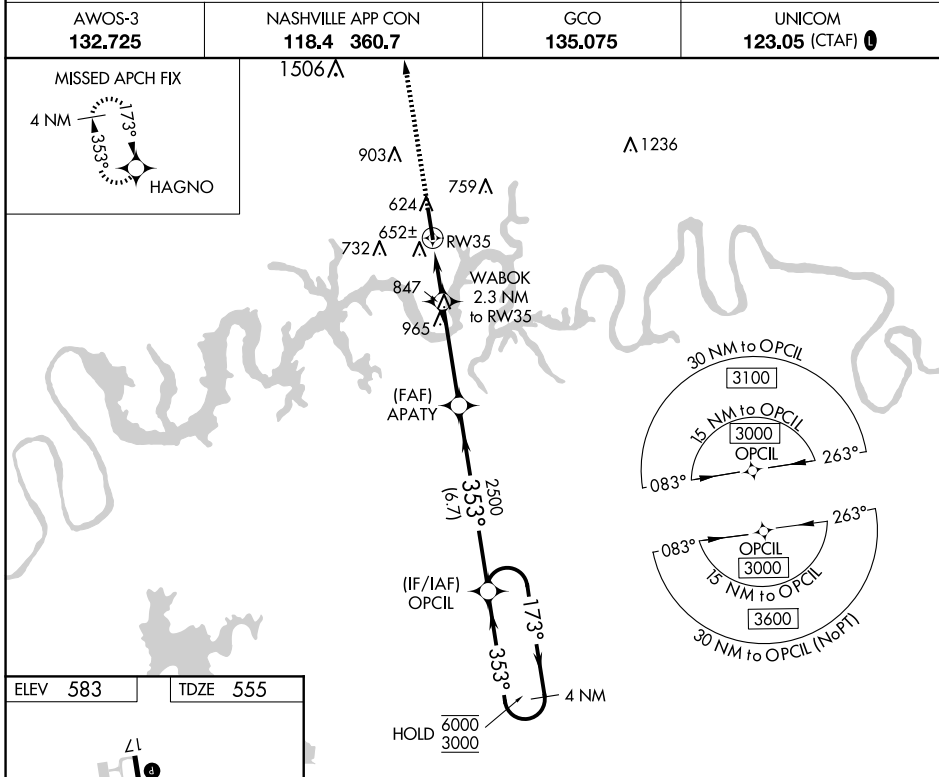

WAAS CH 65627 W35A	APP CRS 353°	Rwy Idg TDZE Apt Elev	6300 555 583
--	------------------------	-----------------------------	---

RNAV (GPS) RWY 35

MUSIC CITY EXEC (XNX)

RNP APCH.			MISSED APPROACH: Climb to 3000 direct HAGNO and hold.
AWOS-3 132.725	NASHVILLE APP CON 118.4 360.7	GCO 135.075	UNICOM 123.05 (CTAF) 0

ELEV 583	TDZE 555
----------	----------

CATEGORY	A	B	C	D
LPV DA		805-¾	250 (300-¾)	
LNAV/VNAV DA		829-⅞	274 (300-⅞)	
LNAV MDA		920-1	365 (400-1)	
C CIRCLING	1100-1 517 (600-1)	1120-1 537 (600-1)	1240-1¼ 657 (700-1¼)	1280-2¼ 697 (700-2¼)

SE-1, 20 FEB 2025 to 20 MAR 2025

SE-1, 20 FEB 2025 to 20 MAR 2025