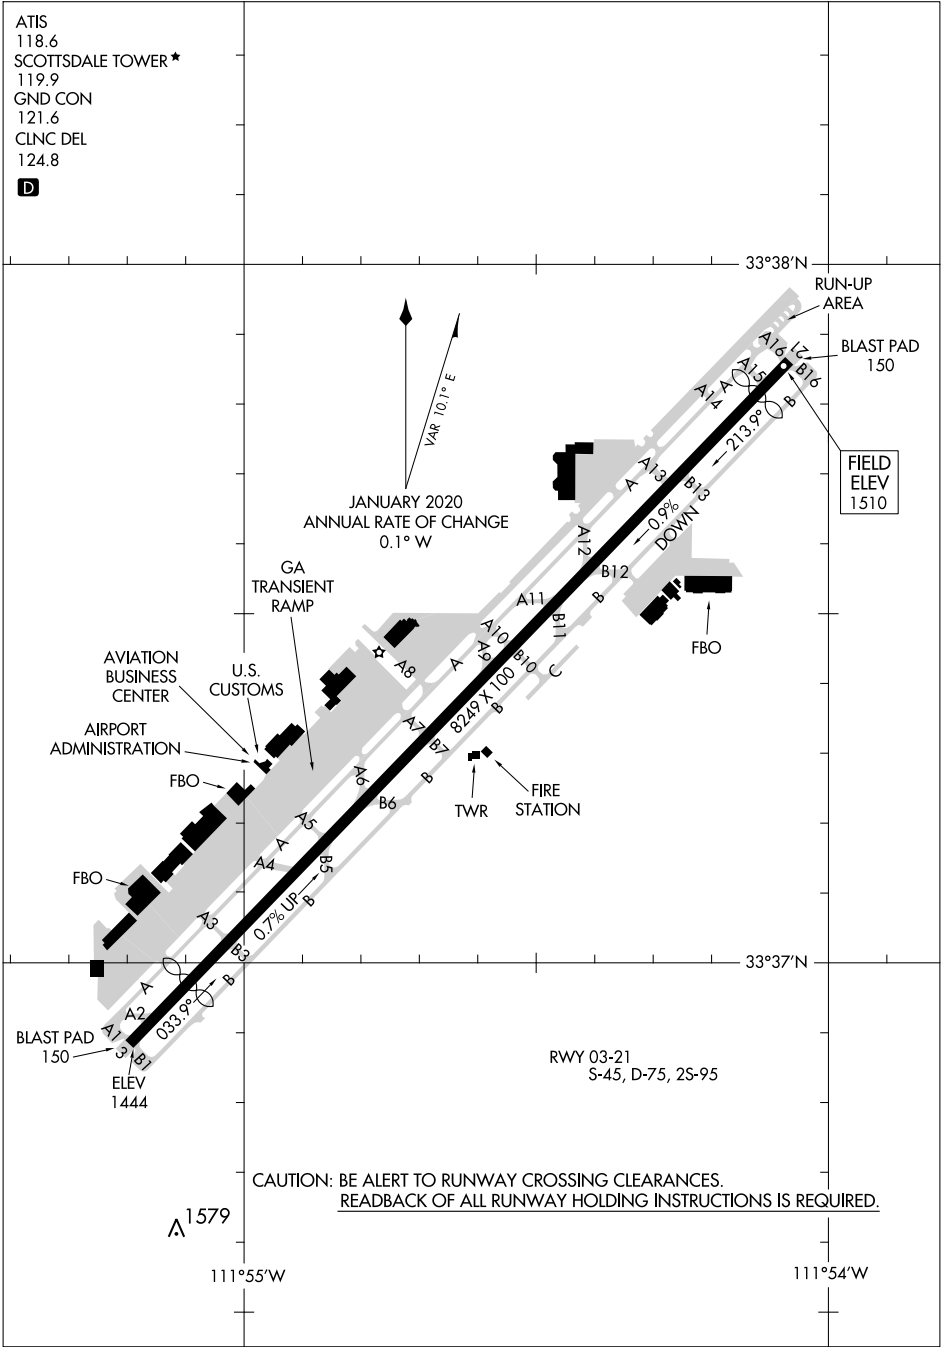

25051

# AIRPORT DIAGRAM

AL-5651 (FAA)

SCOTTSDALE (SDL)  
SCOTTSDALE, ARIZONA

ATIS  
 118.6  
 SCOTTSDALE TOWER ★  
 119.9  
 GND CON  
 121.6  
 CLNC DEL  
 124.8

**D**

SW-4, 20 FEB 2025 to 20 MAR 2025

SW-4, 20 FEB 2025 to 20 MAR 2025

# AIRPORT DIAGRAM

25051

SCOTTSDALE, ARIZONA  
SCOTTSDALE (SDL)