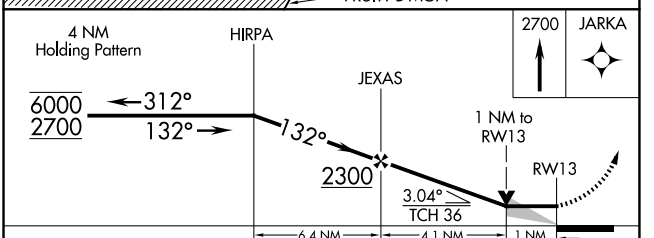

CATEGORY	A	B	C	D
LNAV MDA	980-1 358 (400-1)			
CIRCLING	1040-1 416 (500-1)	1080-1 456 (500-1)	1280-1¾ 656 (700-1¾)	1360-2¼ 736 (800-2¼)

EC-3, 20 FEB 2025 to 20 MAR 2025

EC-3, 20 FEB 2025 to 20 MAR 2025