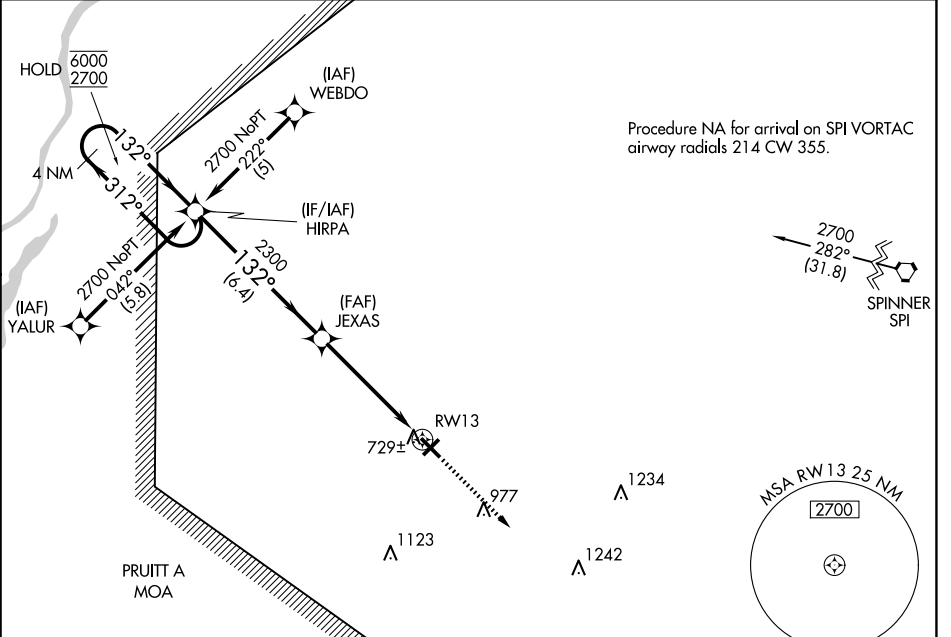

APP CRS	Rwy Idg	5000
132°	TDZE	622
	Apt Elev	624

RNAV (GPS) RWY 13

JACKSONVILLE MUNI (IJX)

RNP APCH - GPS.		MISSED APPROACH: Climb to 2700 direct JARKA and hold.	
-----------------	--	---	--

AWOS-3PT 120.525	SAINT LOUIS APP CON ★ 126.15 323.0	CLNC DEL 118.45	UNICOM 122.8 (CTAF) 0
----------------------------	--	---------------------------	---------------------------------

CATEGORY	A	B	C	D
LNAV MDA	980-1 358 (400-1)			
CIRCLING	1040-1 416 (500-1)	1080-1 456 (500-1)	1280-1¾ 656 (700-1¾)	1360-2¼ 736 (800-2¼)

EC-3, 20 FEB 2025 to 20 MAR 2025

EC-3, 20 FEB 2025 to 20 MAR 2025