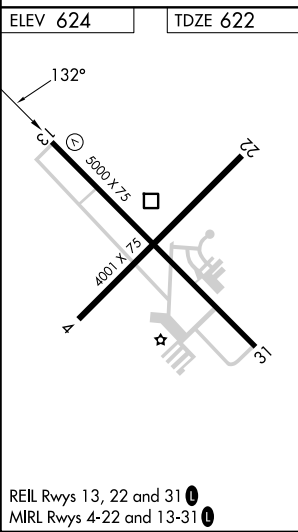

APP CRS	Rwy Idg	5000
132°	TDZE	622
	Apt Elev	624

RNAV (GPS) RWY 13

JACKSONVILLE MUNI (IJX)

RNP APCH - GPS.		MISSED APPROACH: Climb to 2700 direct JARKA and hold.	
-----------------	--	---	--

AWOS-3PT 120.525	SAINT LOUIS APP CON ★ 126.15 323.0	CLNC DEL 118.45	UNICOM 122.8 (CTAF) 0
----------------------------	--	---------------------------	---------------------------------

CATEGORY	A	B	C	D
LNAV MDA	980-1 358 (400-1)			
CIRCLING	1040-1 416 (500-1)	1080-1 456 (500-1)	1280-1¾ 656 (700-1¾)	1360-2¼ 736 (800-2¼)

EC-3, 20 FEB 2025 to 20 MAR 2025

EC-3, 20 FEB 2025 to 20 MAR 2025