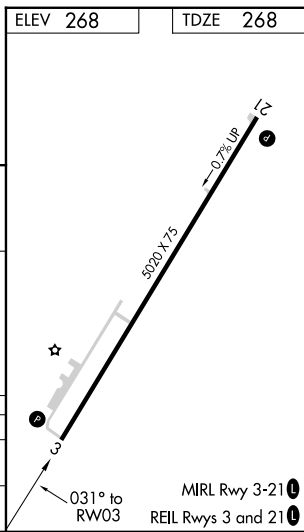

RNAV (GPS) RWY 3

MONTICELLO MUNI/ELLIS FLD (L.L.Q)

APP CRS	Rwy Idg	5020
031°	TDZE	268
	Apt Elev	268

RNP APCH - GPS.

▼
▲ Rwy 3 helicopter visibility reduction below 3/4 SM NA.

MISSED APPROACH: Climb to 2000 direct YASUK and hold.

ASOS
133.325

MEMPHIS CENTER
135.875 269.35

UNICOM
122.8 (CTAF)

CATEGORY	A	B	C	D
LNVA MDA	820-1 552 (600-1)		820-1½ 552 (600-1½)	NA
CIRCLING	820-1 552 (600-1)		980-2 712 (800-2)	NA

SC-1, 20 FEB 2025 to 20 MAR 2025

SC-1, 20 FEB 2025 to 20 MAR 2025