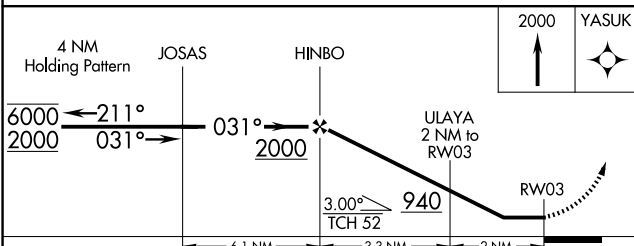

RNAV (GPS) RWY 3

MONTICELLO MUNI/ELLIS FLD (L.L.Q)

APP CRS	Rwy Idg	5020
031°	TDZE	268
	Apt Elev	268

RNP APCH - GPS.

▼
▲ Rwy 3 helicopter visibility reduction below 3/4 SM NA.

MISSED APPROACH: Climb to 2000 direct YASUK and hold.

ASOS
133.325

MEMPHIS CENTER
135.875 269.35

UNICOM
122.8 (CTAF)

CATEGORY	A	B	C	D
LNVA MDA	820-1 552 (600-1)		820-1½ 552 (600-1½)	NA
CIRCLING	820-1 552 (600-1)		980-2 712 (800-2)	NA

SC-1, 20 FEB 2025 to 20 MAR 2025

SC-1, 20 FEB 2025 to 20 MAR 2025