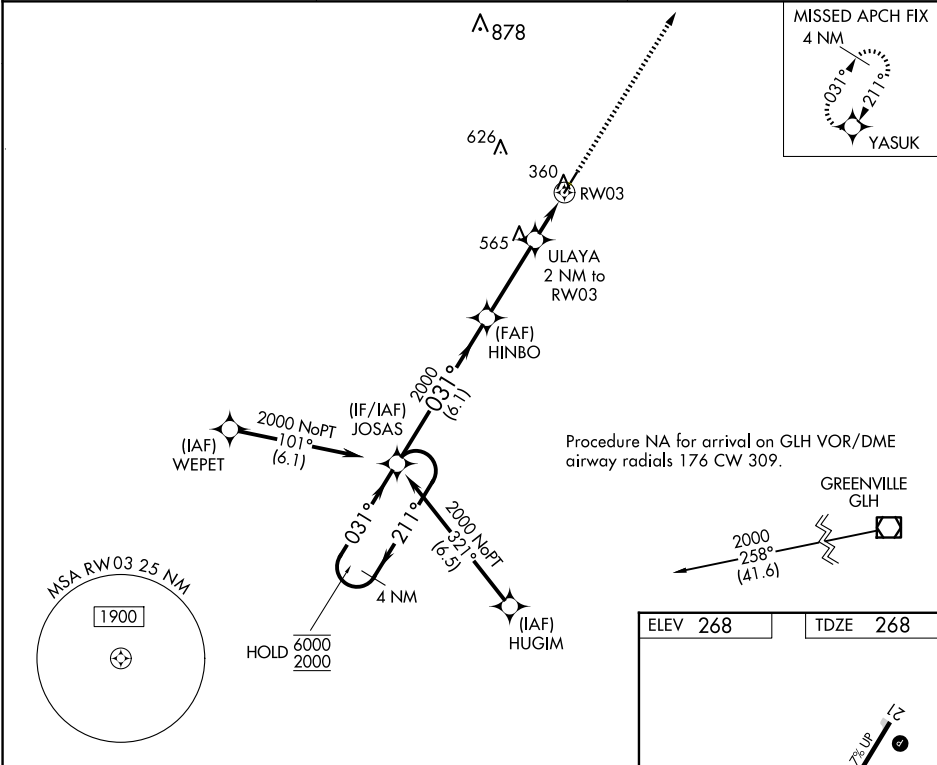

RNAV (GPS) RWY 3

MONTICELLO MUNI/ELLIS FLD (L.L.Q)

APP CRS	Rwy Idg	5020
031°	TDZE	268
	Apt Elev	268

RNP APCH - GPS.

▼
▲ Rwy 3 helicopter visibility reduction below 3/4 SM NA.

MISSED APPROACH: Climb to 2000 direct YASUK and hold.

ASOS
133.325

MEMPHIS CENTER
135.875 269.35

UNICOM
122.8 (CTAF)

CATEGORY	A	B	C	D
LNVA MDA	820-1 552 (600-1)		820-1½ 552 (600-1½)	NA
CIRCLING	820-1 552 (600-1)		980-2 712 (800-2)	NA

SC-1, 20 FEB 2025 to 20 MAR 2025

SC-1, 20 FEB 2025 to 20 MAR 2025