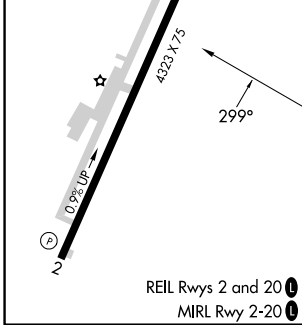

VORTAC FAM 115.7 Chan 104	APP CRS 299°	Rwy Idg TDZE Apt Elev N/A N/A 946
---	------------------------	---

VOR/DME-A
FARMINGTON RGNL (FAM)

<p>NA Circling to Rwy 20 NA at night. When local altimeter setting not received, use Sparta altimeter setting and increase all MDA 160 feet and Cat A visibility ¼ mile.</p>	<p>MISSED APPROACH: Climb to 2200 then climbing right turn to 3000 direct FAM VORTAC and hold.</p>
---	---

<p>AWOS-3PT 119.275</p>	<p>KANSAS CITY CENTER 127.475 346.275</p>	<p>UNICOM 122.8 (CTAF)</p>
------------------------------------	--	---------------------------------------

CATEGORY	A	B	C	D
CIRCLING	1720-1 774 (800-1)	1720-1¼ 774 (800-1¼)	NA	