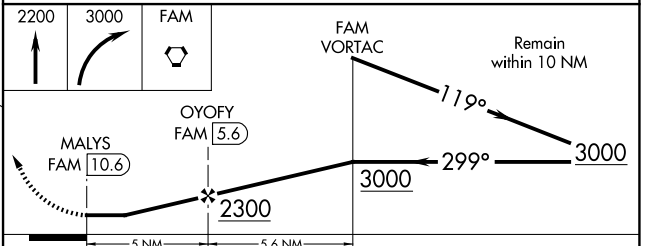

VORTAC FAM 115.7 Chan 104	APP CRS 299°	Rwy Idg TDZE Apt Elev N/A N/A 946
---	------------------------	---

VOR/DME-A
FARMINGTON RGNL (FAM)

<p>NA Circling to Rwy 20 NA at night. When local altimeter setting not received, use Sparta altimeter setting and increase all MDA 160 feet and Cat A visibility ¼ mile.</p>	<p>MISSED APPROACH: Climb to 2200 then climbing right turn to 3000 direct FAM VORTAC and hold.</p>
---	---

<p>AWOS-3PT 119.275</p>	<p>KANSAS CITY CENTER 127.475 346.275</p>	<p>UNICOM 122.8 (CTAF)</p>
------------------------------------	--	---------------------------------------

CATEGORY	A	B	C	D
CIRCLING	1720-1 774 (800-1)	1720-1¼ 774 (800-1¼)	NA	