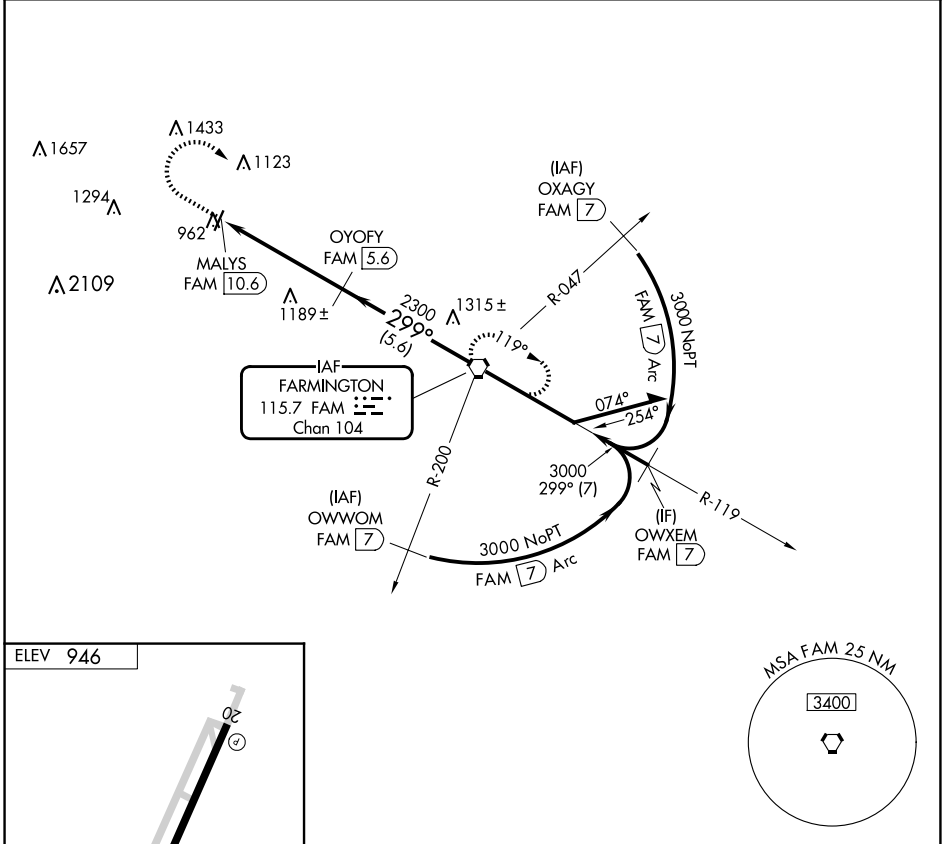

VORTAC FAM 115.7 Chan 104	APP CRS 299°	Rwy Idg TDZE Apt Elev N/A N/A 946
---	------------------------	---

VOR/DME-A
FARMINGTON RGNL (FAM)

<p>NA Circling to Rwy 20 NA at night. When local altimeter setting not received, use Sparta altimeter setting and increase all MDA 160 feet and Cat A visibility ¼ mile.</p>	<p>MISSED APPROACH: Climb to 2200 then climbing right turn to 3000 direct FAM VORTAC and hold.</p>
---	---

<p>AWOS-3PT 119.275</p>	<p>KANSAS CITY CENTER 127.475 346.275</p>	<p>UNICOM 122.8 (CTAF)</p>
------------------------------------	--	---------------------------------------

CATEGORY	A	B	C	D
CIRCLING	1720-1 774 (800-1)	1720-1¼ 774 (800-1¼)	NA	

NC-3, 20 FEB 2025 to 20 MAR 2025

NC-3, 20 FEB 2025 to 20 MAR 2025