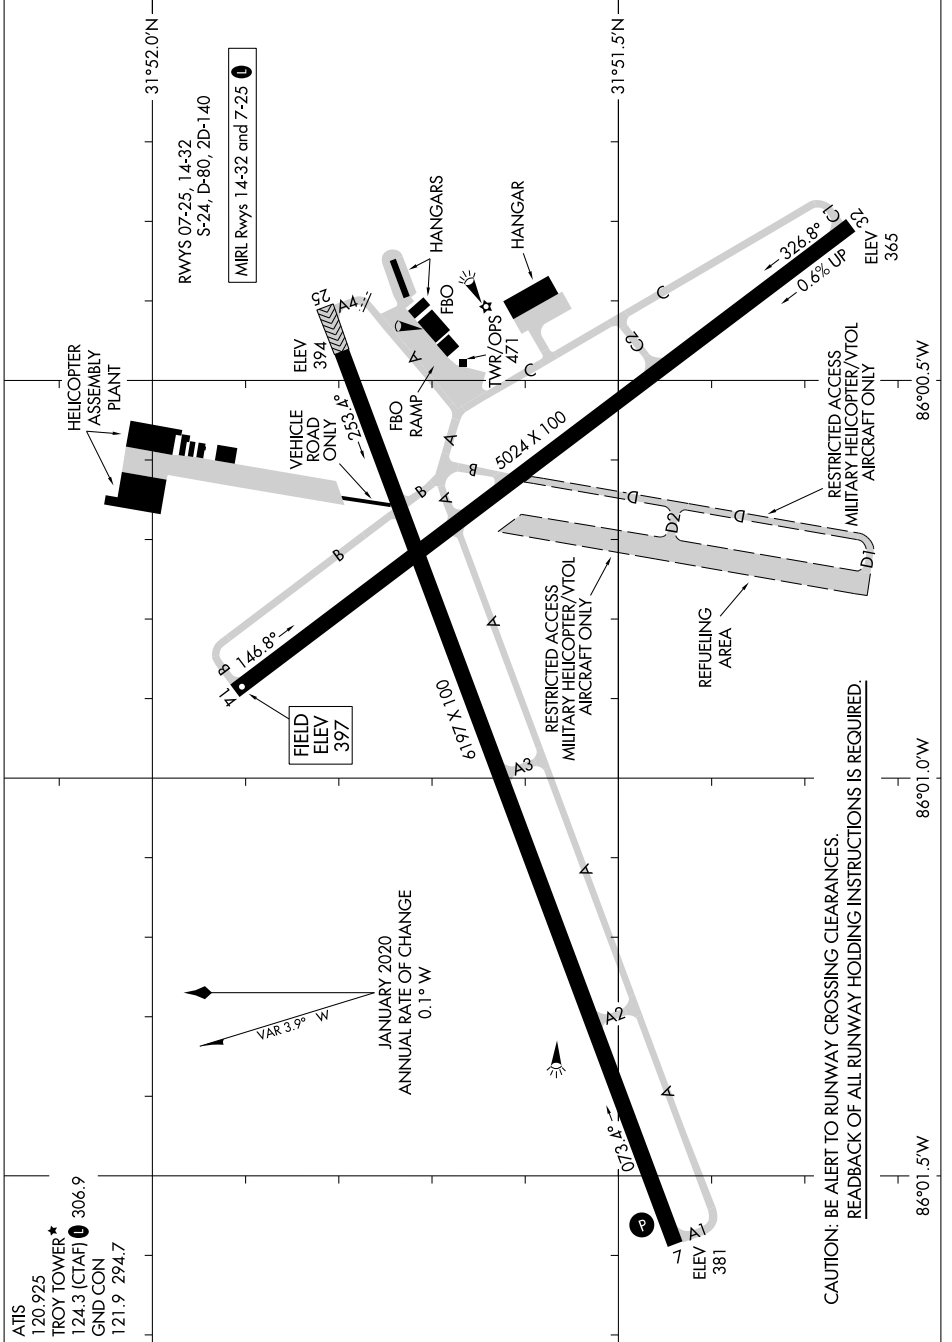

25051

AIRPORT DIAGRAM

TROY MUNI AT N KENNETH CAMPBELL FLD (TOI)
AL-5720 (FAA)
TROY, ALABAMA

SE-4, 20 FEB 2025 to 20 MAR 2025

SE-4, 20 FEB 2025 to 20 MAR 2025

AIRPORT DIAGRAM

25051

ATIS 120.925
 TROY TOWER* 124.3 (CTAF) 306.9
 GND CON 121.9 294.7

TROY, ALABAMA
TROY MUNI AT N KENNETH CAMPBELL FLD (TOI)

CAUTION: BE ALERT TO RUNWAY CROSSING CLEARANCES.
READBACK OF ALL RUNWAY HOLDING INSTRUCTIONS IS REQUIRED.