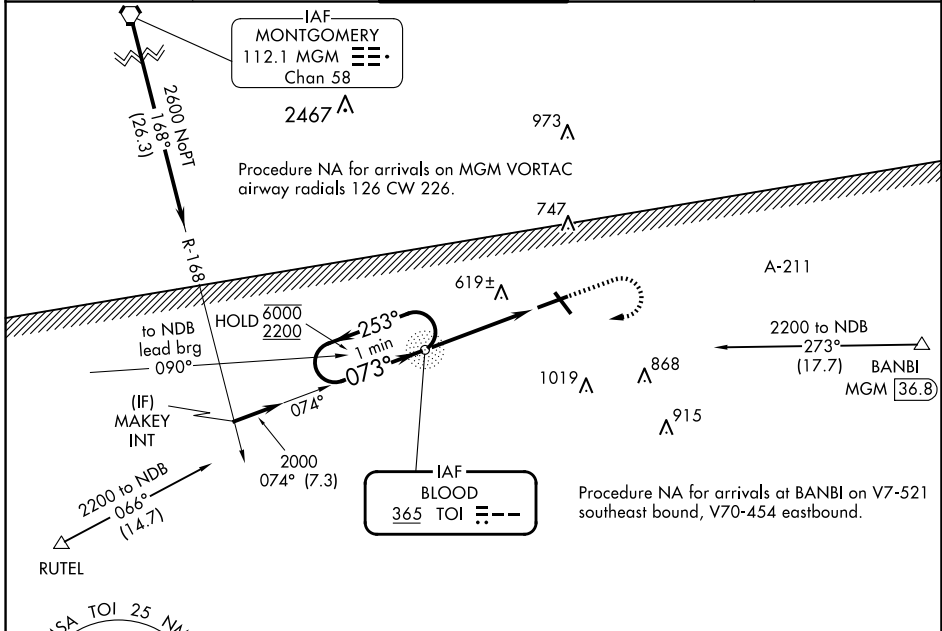

NDB TOI 365	APP CRS 073°	Rwy ldg TDZE Apt Elev	6197 389 397
-----------------------	------------------------	-----------------------------	---

NDB RWY 7

TROY MUNI AT N KENNETH CAMPBELL FLD (TOI)

	Circling Rwy 14, 32 NA at night.	MISSED APPROACH: Climb to 1300 then climbing right turn to 2200 direct TOI NDB and hold.
--	----------------------------------	--

ATIS 120.925	CAIRNS APP CON★ 121.1 319.25	TROY TOWER★ 124.3 (CTAF) 306.9	GND CON 121.9 294.7	UNICOM 122.8
------------------------	--	--	-------------------------------	------------------------

SE-4, 20 FEB 2025 to 20 MAR 2025

SE-4, 20 FEB 2025 to 20 MAR 2025

ELEV 397	TDZE 389
----------	----------

CATEGORY	A	B	C	D
S-7	920-1	531 (600-1)	920-1½	531 (600-1½)
CIRCLING	1000-1	603 (700-1)	1300-2¾ 903 (1000-2¾)	1380-3 983 (1000-3)

MIRL Rwy 7-25 and 14-32	FAF to MAP 4.4 NM				
Knots	60	90	120	150	180
Min:Sec	4:24	2:56	2:12	1:46	1:28