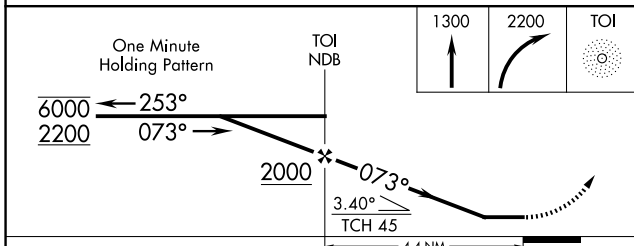

NDB TOI 365	APP CRS 073°	Rwy ldg TDZE Apt Elev	6197 389 397
-----------------------	------------------------	-----------------------------	---

NDB RWY 7

TROY MUNI AT N KENNETH CAMPBELL FLD (TOI)

	Circling Rwy 14, 32 NA at night.	MISSED APPROACH: Climb to 1300 then climbing right turn to 2200 direct TOI NDB and hold.
--	----------------------------------	--

SE-4, 20 FEB 2025 to 20 MAR 2025

ELEV 397	TDZE 389
----------	----------

CATEGORY	A	B	C	D
S-7	920-1	531 (600-1)	920-1½	531 (600-1½)
CIRCLING	1000-1	603 (700-1)	1300-2¾ 903 (1000-2¾)	1380-3 983 (1000-3)

MIRL Rwy 7-25 and 14-32	FAF to MAP 4.4 NM				
Knots	60	90	120	150	180
Min:Sec	4:24	2:56	2:12	1:46	1:28