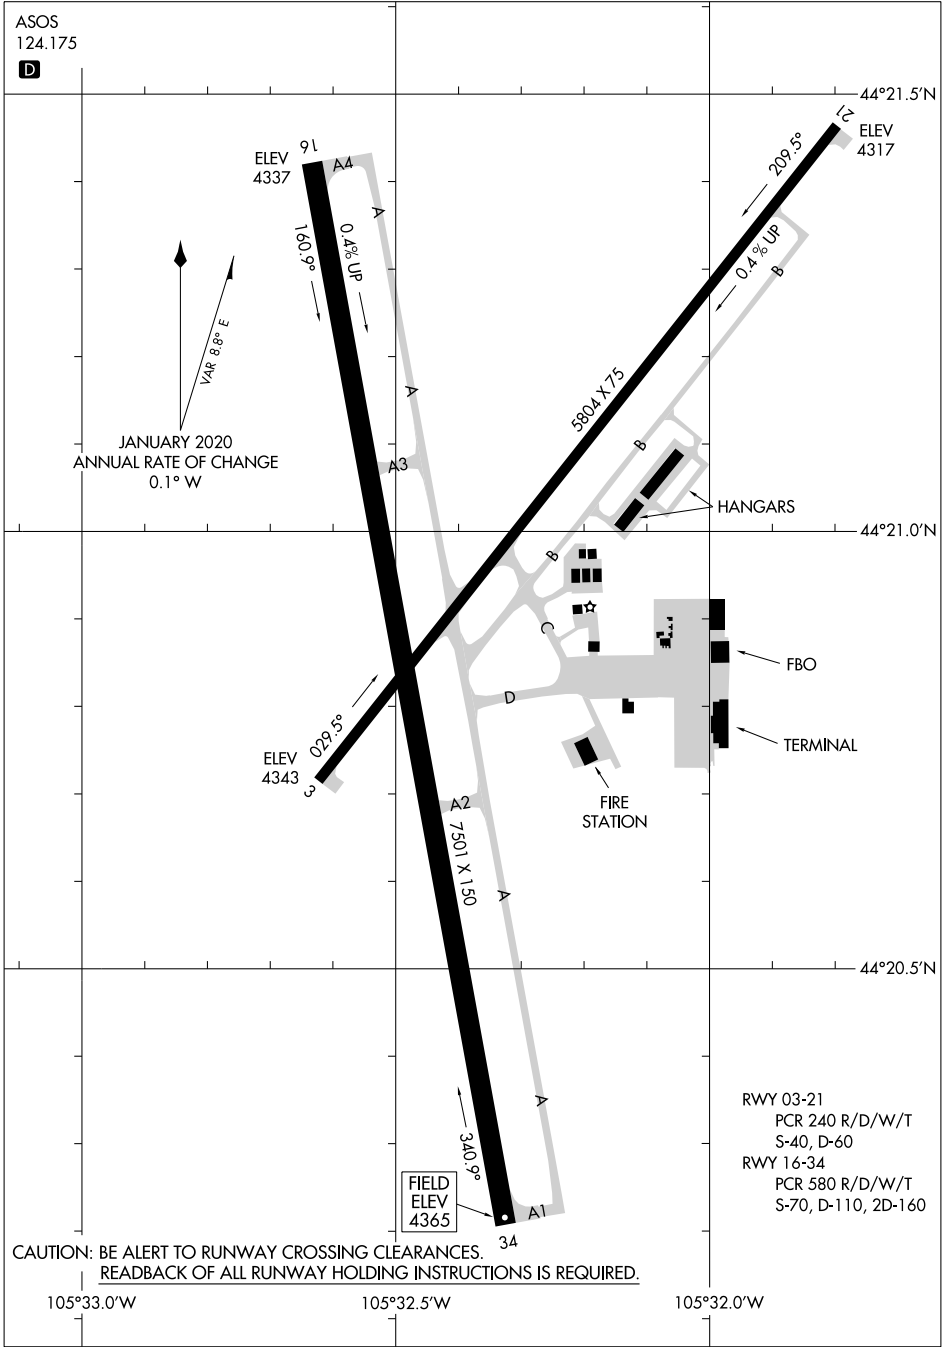

24361

AIRPORT DIAGRAM

NORTHEAST WYOMING RGNL (GCC)
GILLETTE, WYOMING

AL-5728 (FAA)

ASOS
124.175

D

NW-1, 20 FEB 2025 to 20 MAR 2025

NW-1, 20 FEB 2025 to 20 MAR 2025

CAUTION: BE ALERT TO RUNWAY CROSSING CLEARANCES.
READBACK OF ALL RUNWAY HOLDING INSTRUCTIONS IS REQUIRED.

105°33.0'W 105°32.5'W 105°32.0'W

RWY 03-21
PCR 240 R/D/W/T
S-40, D-60

RWY 16-34
PCR 580 R/D/W/T
S-70, D-110, 2D-160