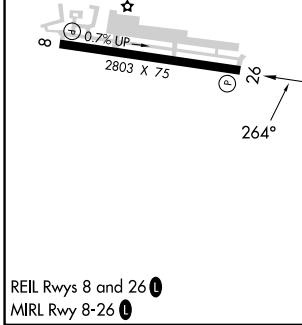

APP CRS	Rwy Idg	N/A
264°	TDZE	N/A
	Apt Elev	674

RNAV (GPS)-A

SANTA YNEZ/KUNKLE FLD (IZA)

RNP APCH-GPS.	MISSED APPROACH: Climb to 5000 direct YEWRU and track 309° to ORCUT and hold.
Circling Rwy 8 NA at night.	

AWOS-3PT 118.075	SANTA BARBARA APP CON* 124.15 327.8	UNICOM 122.8 (CTAF) 0
----------------------------	---	---------------------------------

ELEV 674	MSA RW 26 25 NM 8100		Procedure NA for arrivals at ZIGOR on V25-186 and T257 southeast bound.	
5000	YEWRU	tr 309°	ORCUT	RZS VORTAC
	ARIIE 2.2 NM to RW26	NOXOQ	LEMMA	6000
			5000	
	2140	264°	287°	
	2.2 NM	4.8 NM	4 NM	5.3 NM
CATEGORY	A	B	C	D
CIRCLING	1380-1	706 (800-1)		NA