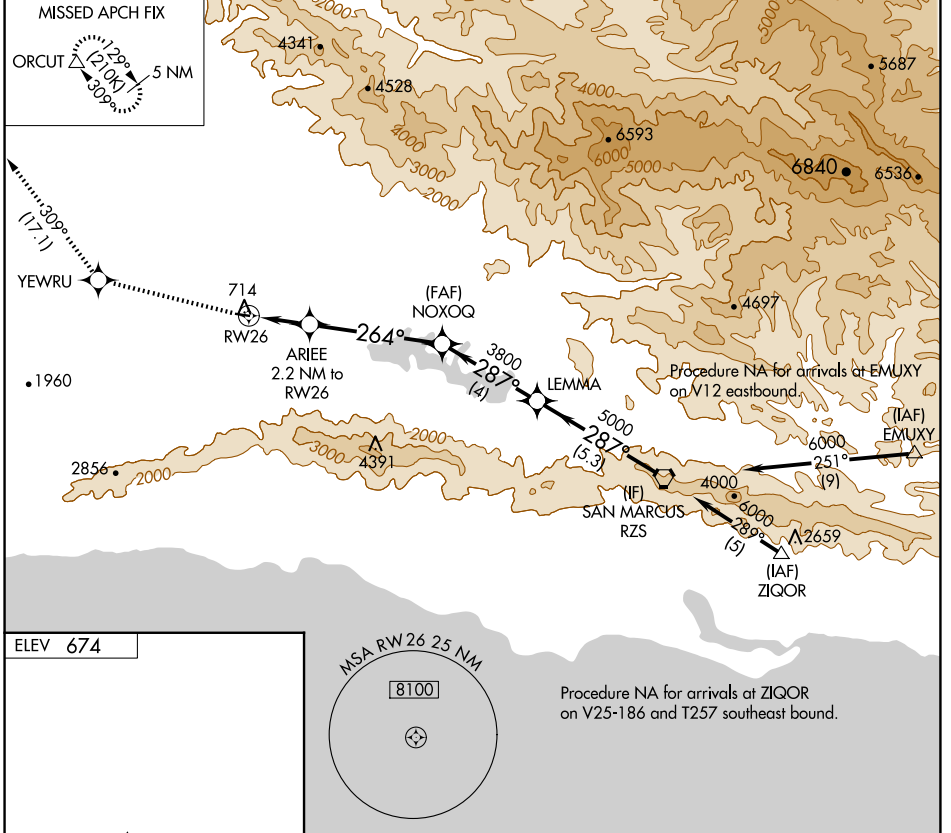

APP CRS	Rwy Idg	N/A
264°	TDZE	N/A
	Apt Elev	674

RNAV (GPS)-A

SANTA YNEZ/KUNKLE FLD (IZA)

RNP APCH-GPS.	MISSED APPROACH: Climb to 5000 direct YEWRU and track 309° to ORCUT and hold.
Circling Rwy 8 NA at night.	

AWOS-3PT 118.075	SANTA BARBARA APP CON* 124.15 327.8	UNICOM 122.8 (CTAF) 0
----------------------------	---	---------------------------------

ELEV 674	MSA RW 26 25 NM 8100		Procedure NA for arrivals at ZIGOR on V25-186 and T257 southeast bound.	
5000	YEWRU	tr 309°	ORCUT	RZS VORTAC
	ARIIE 2.2 NM to RW26	NOXOQ	LEMMA	6000
			5000	
	2140	264°	287°	
	2.2 NM	4.8 NM	4 NM	5.3 NM
CATEGORY	A	B	C	D
CIRCLING	1380-1	706 (800-1)		NA

SW-3, 20 FEB 2025 to 20 MAR 2025

SW-3, 20 FEB 2025 to 20 MAR 2025