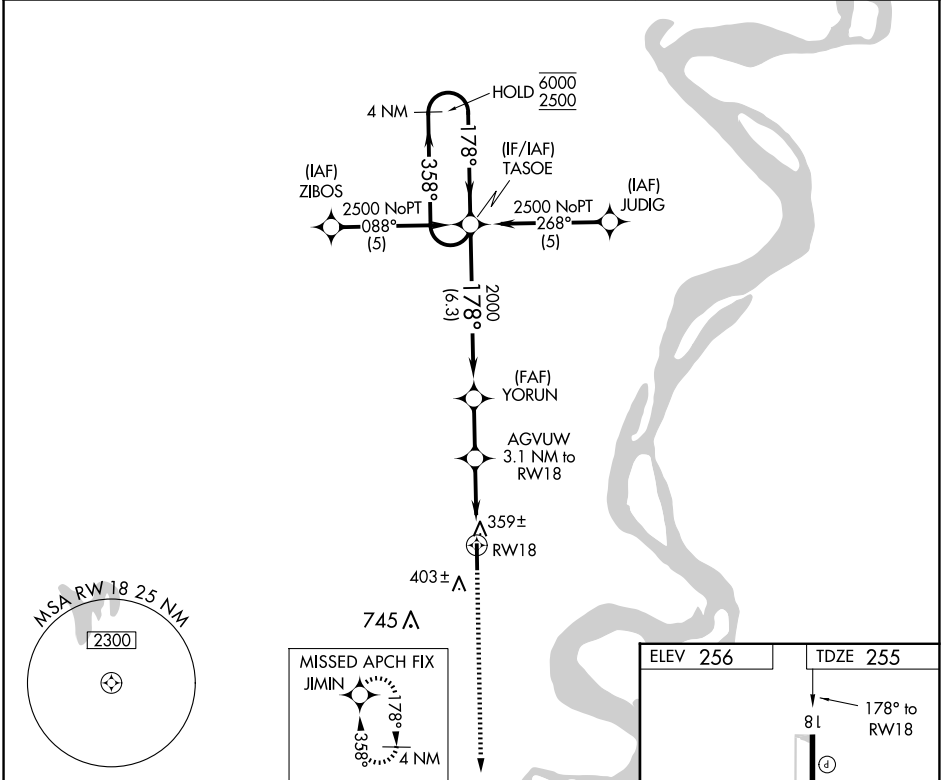

APP CRS	Rwy Idg	4999
178°	TDZE	255
	Apt Elev	256

RNAV (GPS) RWY 18

BLYTHEVILLE MUNI (HKA)

RNP APCH-GPS.	MISSED APPROACH: Climb to 2500 direct JIMIN and hold.
---------------	---

ASOS 135.025	MEMPHIS CENTER 134.65 316.15	UNICOM 123.05 (CTAF) 0
------------------------	--	----------------------------------

SC-1, 20 FEB 2025 to 20 MAR 2025

SC-1, 20 FEB 2025 to 20 MAR 2025

CATEGORY	A	B	C	D
RNAV MDA	620-1	365 (400-1)	NA	NA
CIRCLING	760-1 504 (600-1)	780-1 524 (600-1)	NA	NA