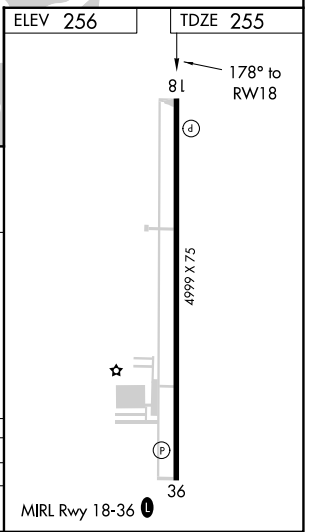

CATEGORY	A	B	C	D
RNAV MDA	620-1	365 (400-1)	NA	NA
CIRCLING	760-1 504 (600-1)	780-1 524 (600-1)	NA	NA