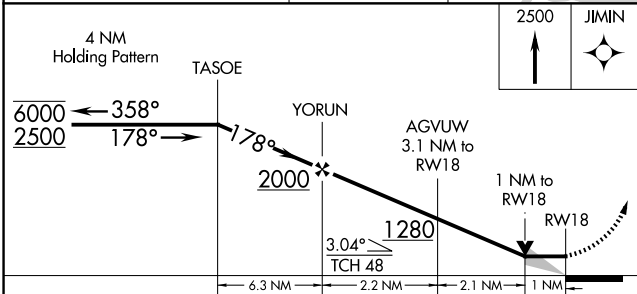

CATEGORY	A	B	C	D
RNAV MDA	620-1	365 (400-1)	NA	NA
CIRCLING	760-1 504 (600-1)	780-1 524 (600-1)	NA	NA