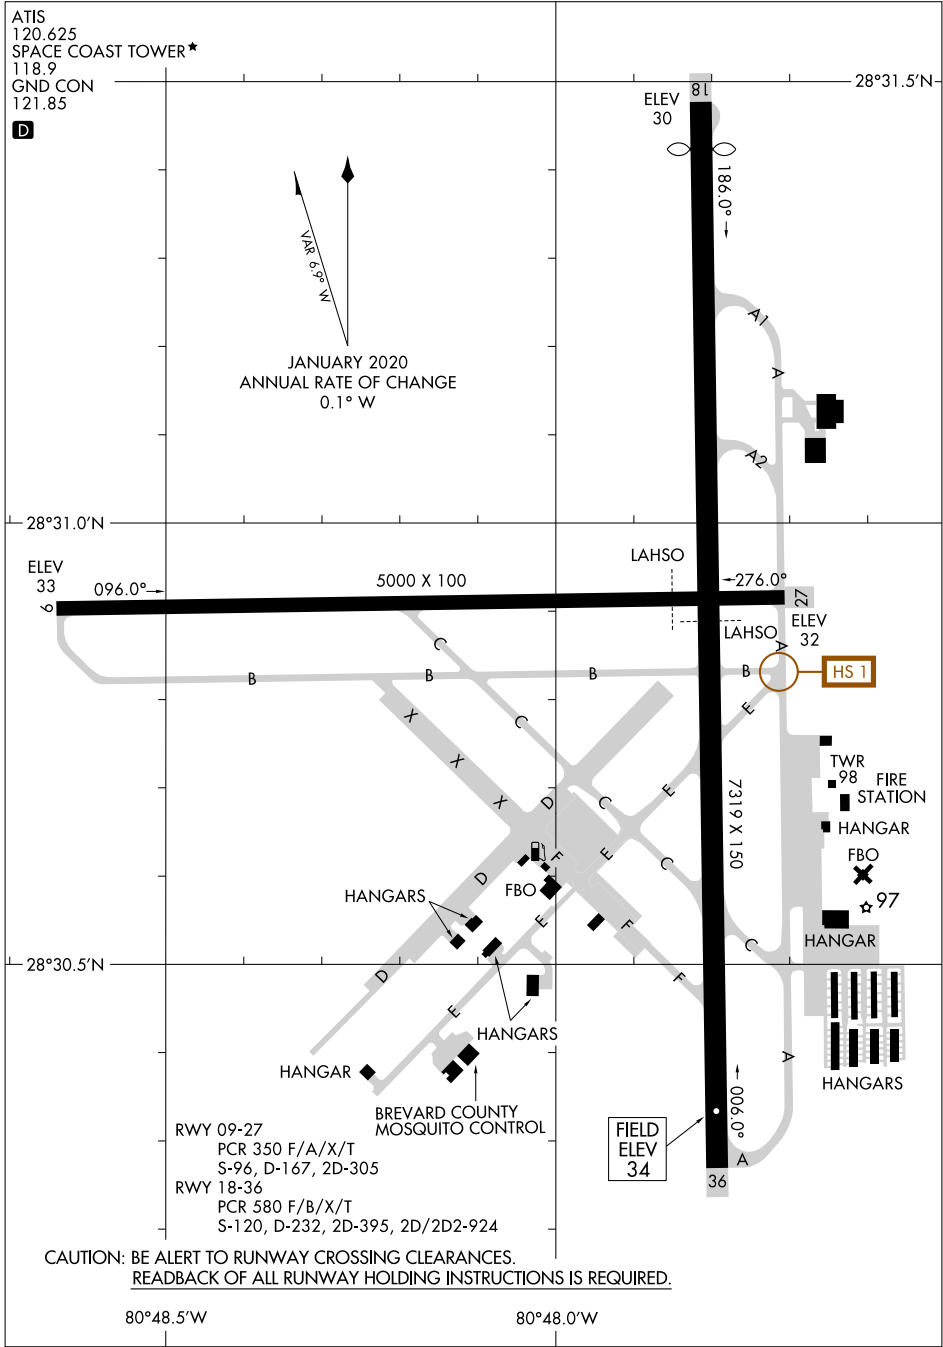

24305

AIRPORT DIAGRAM

AL-5760 (FAA)

SPACE COAST RGNL (TIX)
TITUSVILLE, FLORIDA

ATIS
120.625
SPACE COAST TOWER*
118.9
GND CON
121.85

VAR 6.5° W
JANUARY 2020
ANNUAL RATE OF CHANGE
0.1° W

SE-3, 20 FEB 2025 to 20 MAR 2025

SE-3, 20 FEB 2025 to 20 MAR 2025

RWY 09-27
PCR 350 F/A/X/T
S-96, D-167, 2D-305
RWY 18-36
PCR 580 F/B/X/T
S-120, D-232, 2D-395, 2D/2D2-924

CAUTION: BE ALERT TO RUNWAY CROSSING CLEARANCES.
READBACK OF ALL RUNWAY HOLDING INSTRUCTIONS IS REQUIRED.

80°48.5'W

80°48.0'W

AIRPORT DIAGRAM

24305

TITUSVILLE, FLORIDA
SPACE COAST RGNL (TIX)