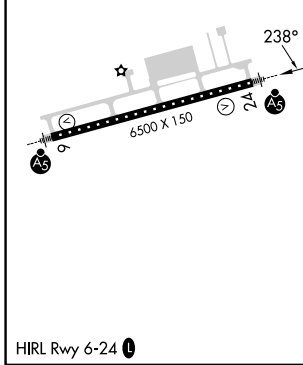

VOR/DME SCC	APP CRS	Rwy Idg	6500
113.9	238°	TDZE	66
Chan 86		Apt Elev	67

VOR Y RWY 24

DEADHORSE (SCC) (PASC)

	MALSR	MISSED APPROACH: Climb to 1500 then climbing right turn to 2000 direct SCC VOR/DME and hold, continue climb-in-hold to 2000.
AFIS 118.4	ANCHORAGE CENTER 134.4 370.9	DEADHORSE RADIO 123.6 (CTAF)

CATEGORY	A	B	C	D
S-24	580/24	514 (600-1/2)	580/55	514 (600-1)
C CIRCLING	580-1	513 (600-1)	580-1 1/2 513 (600-1 1/2)	620-2 553 (600-2)

AK, 20 FEB 2025 to 17 APR 2025

AK, 20 FEB 2025 to 17 APR 2025