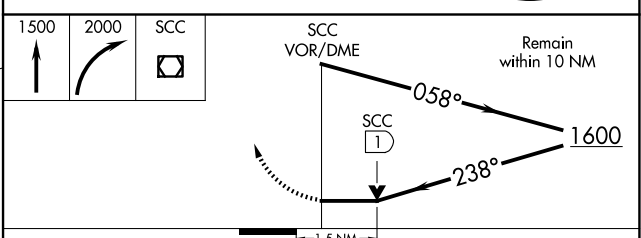

VOR/DME SCC	APP CRS	Rwy Idg	6500
113.9	238°	TDZE	66
Chan 86		Apt Elev	67

VOR Y RWY 24

DEADHORSE (SCC) (PASC)

	MALSR	MISSED APPROACH: Climb to 1500 then climbing right turn to 2000 direct SCC VOR/DME and hold, continue climb-in-hold to 2000.
AFIS 118.4	ANCHORAGE CENTER 134.4 370.9	DEADHORSE RADIO 123.6 (CTAF)

CATEGORY	A	B	C	D
S-24	580/24	514 (600-1/2)	580/55	514 (600-1)
C CIRCLING	580-1	513 (600-1)	580-1 1/2 513 (600-1 1/2)	620-2 553 (600-2)

AK, 20 FEB 2025 to 17 APR 2025

AK, 20 FEB 2025 to 17 APR 2025