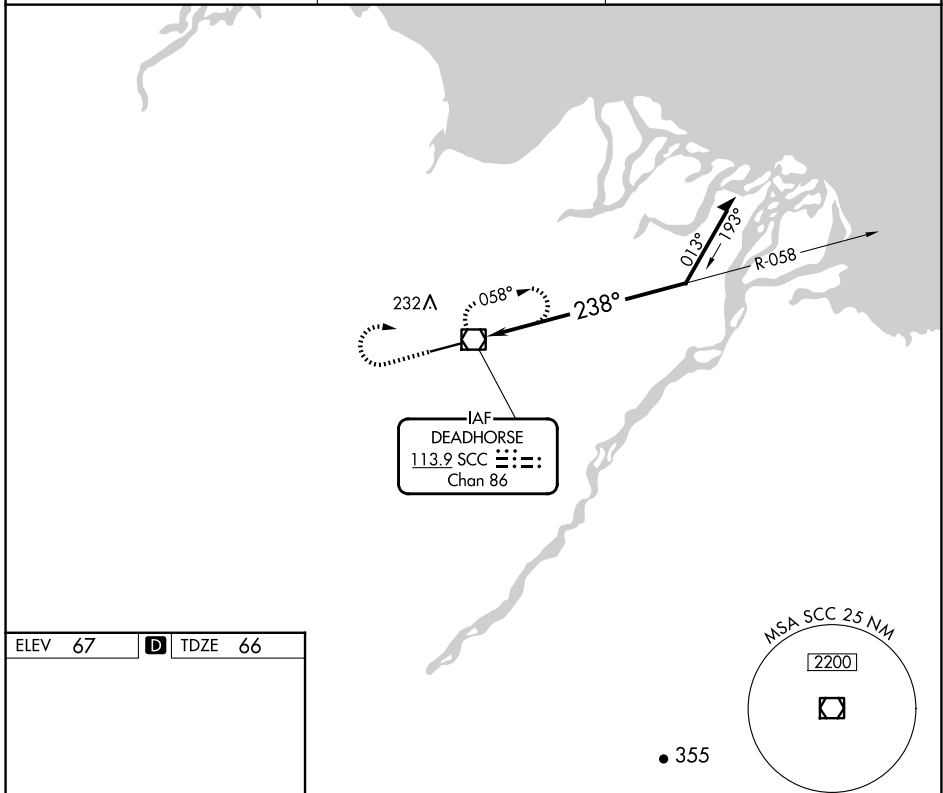

VOR/DME SCC	APP CRS	Rwy Idg	6500
113.9	238°	TDZE	66
Chan 86		Apt Elev	67

VOR Y RWY 24

DEADHORSE (SCC) (PASC)

	MALSR	MISSED APPROACH: Climb to 1500 then climbing right turn to 2000 direct SCC VOR/DME and hold, continue climb-in-hold to 2000.
AFIS 118.4	ANCHORAGE CENTER 134.4 370.9	DEADHORSE RADIO 123.6 (CTAF)

CATEGORY	A	B	C	D
S-24	580/24	514 (600-1/2)	580/55	514 (600-1)
C CIRCLING	580-1	513 (600-1)	580-1 1/2 513 (600-1 1/2)	620-2 553 (600-2)

AK, 20 FEB 2025 to 17 APR 2025

AK, 20 FEB 2025 to 17 APR 2025