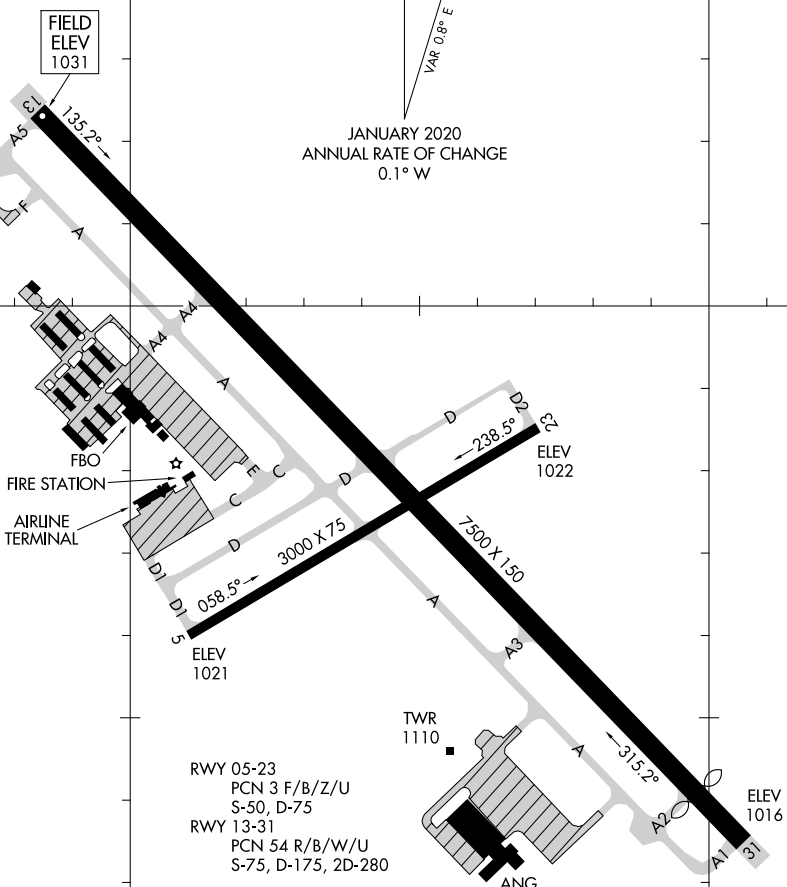

24081

AIRPORT DIAGRAM

AL-5799 (FAA)

ST CLOUD RGNL (STC)
ST. CLOUD, MINNESOTA

ATIS
119.375
ST. CLOUD TOWER ★
118.25
GND CON
123.75

JANUARY 2020
ANNUAL RATE OF CHANGE
0.1° W

FIELD
ELEV
1031

FBO
FIRE STATION
AIRLINE TERMINAL

RWY 05-23
PCN 3 F/B/Z/U
S-50, D-75
RWY 13-31
PCN 54 R/B/W/U
S-75, D-175, 2D-280

TWR
1110
ANG

CAUTION: BE ALERT TO RUNWAY CROSSING CLEARANCES.
READBACK OF ALL RUNWAY HOLDING INSTRUCTIONS IS REQUIRED.

NC-1, 20 FEB 2025 to 20 MAR 2025

NC-1, 20 FEB 2025 to 20 MAR 2025

AIRPORT DIAGRAM

24081

ST. CLOUD, MINNESOTA
ST CLOUD RGNL (STC)