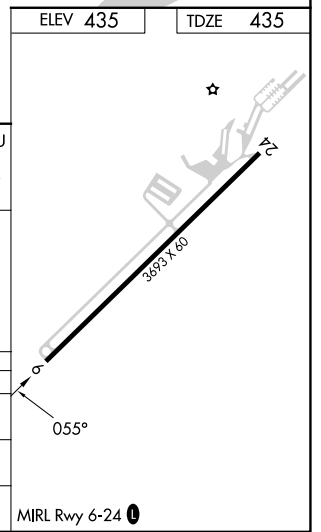

WAAS CH 66043 W06A	APP CRS 055°	Rwy Idg TDZE Apt Elev	3693 435 435
--	------------------------	-----------------------------	---

RNAV (GPS) RWY 6

NEW GARDEN (N57)

RNP APCH.	<p>V VDP NA when using New Castle altimeter setting. Obtain local altimeter setting on CTAF; when local altimeter setting not received, use New Castle altimeter setting and increase all MDA 80 feet. Increase LP Cat C visibility 3/8 SM, LNAV Cat C visibility 1/4 SM and Circling Cat C visibility 1/2 SM.</p> <p>Δ NA</p>	MISSED APPROACH: Climb to 2200 direct ZEYNU and hold.
-----------	--	--

CATEGORY	A	B	C	D
LP MDA	800-1 365 (400-1)			NA
LNAV MDA	820-1	385 (400-1)	820-1/8 385 (400-1/8)	NA
C CIRCLING	960-1	525 (600-1)	960-1/2 525 (600-1/2)	NA