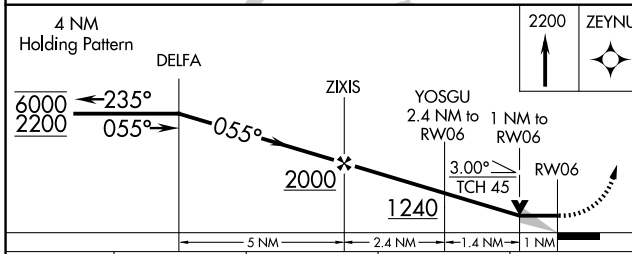

WAAS CH 66043 W06A	APP CRS 055°	Rwy Idg TDZE Apt Elev	3693 435 435
--	------------------------	-----------------------------	---

RNAV (GPS) RWY 6

NEW GARDEN (N57)

RNP APCH.	<p>V VDP NA when using New Castle altimeter setting. Obtain local altimeter setting on CTAF; when local altimeter setting not received, use New Castle altimeter setting and increase all MDA 80 feet. Increase LP Cat C visibility 3/8 SM, LNAV Cat C visibility 1/4 SM and Circling Cat C visibility 1/2 SM.</p> <p>Δ NA</p>	MISSED APPROACH: Climb to 2200 direct ZEYNU and hold.
-----------	--	--

CATEGORY	A	B	C	D
LP MDA	800-1 365 (400-1)			NA
LNAV MDA	820-1	385 (400-1)	820-1/8 385 (400-1/8)	NA
C CIRCLING	960-1	525 (600-1)	960-1/2 525 (600-1/2)	NA