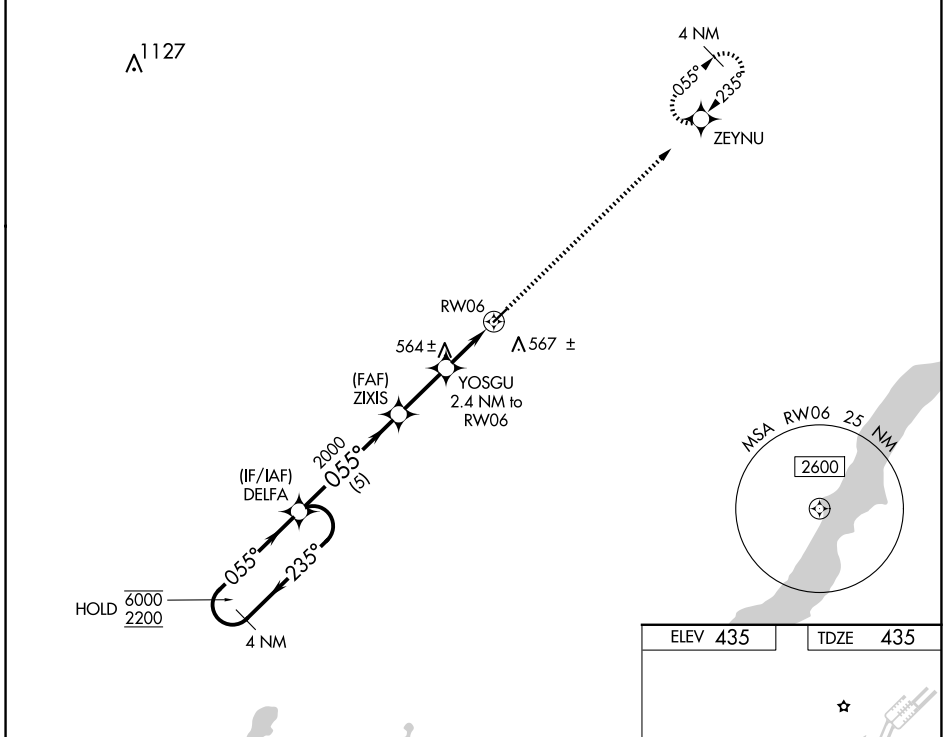

WAAS CH 66043 W06A	APP CRS 055°	Rwy Idg TDZE Apt Elev	3693 435 435
--	------------------------	-----------------------------	---

RNAV (GPS) RWY 6

NEW GARDEN (N57)

RNP APCH.	<p>V VDP NA when using New Castle altimeter setting. Obtain local altimeter setting on CTAF; when local altimeter setting not received, use New Castle altimeter setting and increase all MDA 80 feet. Increase LP Cat C visibility 3/8 SM, LNAV Cat C visibility 1/4 SM and Circling Cat C visibility 1/2 SM.</p> <p>Δ NA</p>	MISSED APPROACH: Climb to 2200 direct ZEYNU and hold.
-----------	--	--

PHILADELPHIA APP CON 124.35 319.15	CLNC DEL 125.6	UNICOM 123.05 (CTAF) 0
--	--------------------------	----------------------------------

NE-4, 20 FEB 2025 to 20 MAR 2025

NE-4, 20 FEB 2025 to 20 MAR 2025

CATEGORY	A	B	C	D
LP MDA	800-1 365 (400-1)			NA
LNAV MDA	820-1	385 (400-1)	820-1/8 385 (400-1/8)	NA
C CIRCLING	960-1	525 (600-1)	960-1/2 525 (600-1/2)	NA