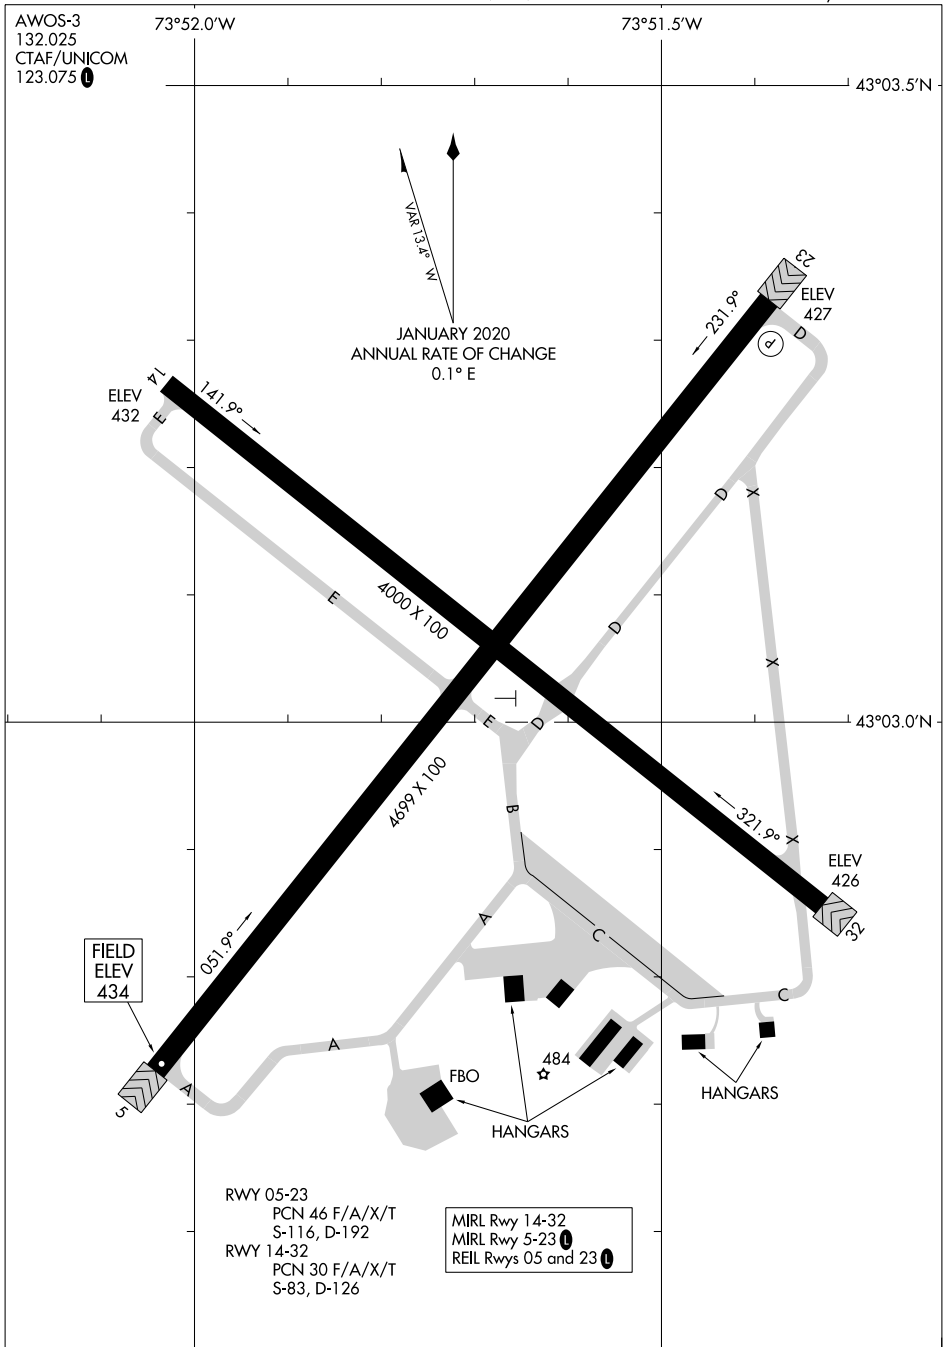

25051

# AIRPORT DIAGRAM

AL-5816 (FAA)

SARATOGA COUNTY (5B2)  
SARATOGA SPRINGS, NEW YORK

AWOS-3  
132.025  
CTAF/UNICOM  
123.075

73°52.0'W

73°51.5'W

43°03.5'N

NE-2, 20 FEB 2025 to 20 MAR 2025

NE-2, 20 FEB 2025 to 20 MAR 2025

# AIRPORT DIAGRAM

25051

SARATOGA SPRINGS, NEW YORK  
SARATOGA COUNTY (5B2)