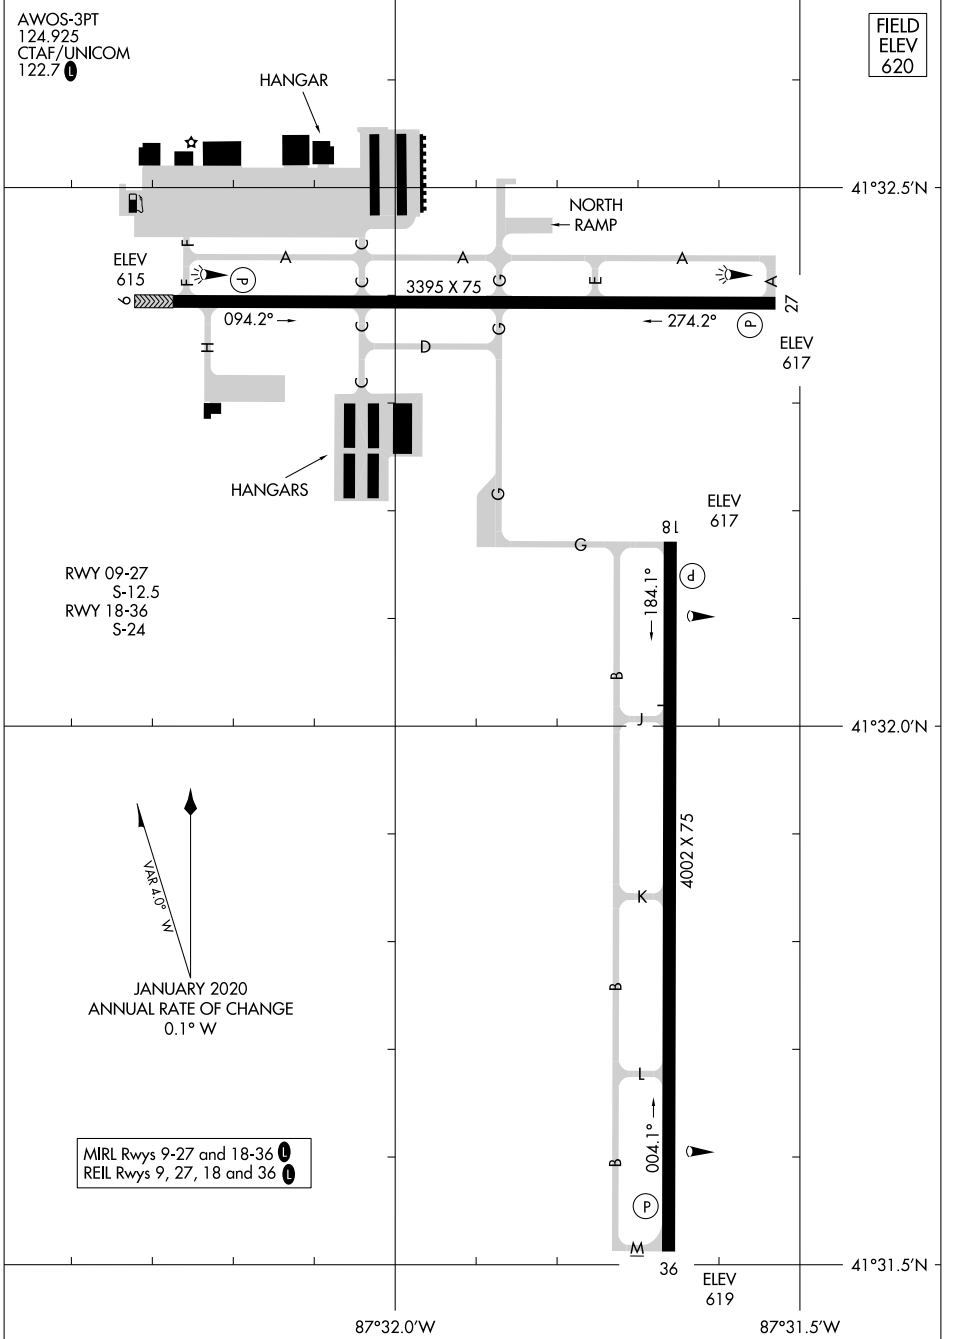

24305

AIRPORT DIAGRAM

AL-5826 (FAA)

LANSING MUNI (IGQ)
CHICAGO, ILLINOIS

EC-3, 20 FEB 2025 to 20 MAR 2025

EC-3, 20 FEB 2025 to 20 MAR 2025

AIRPORT DIAGRAM

24305