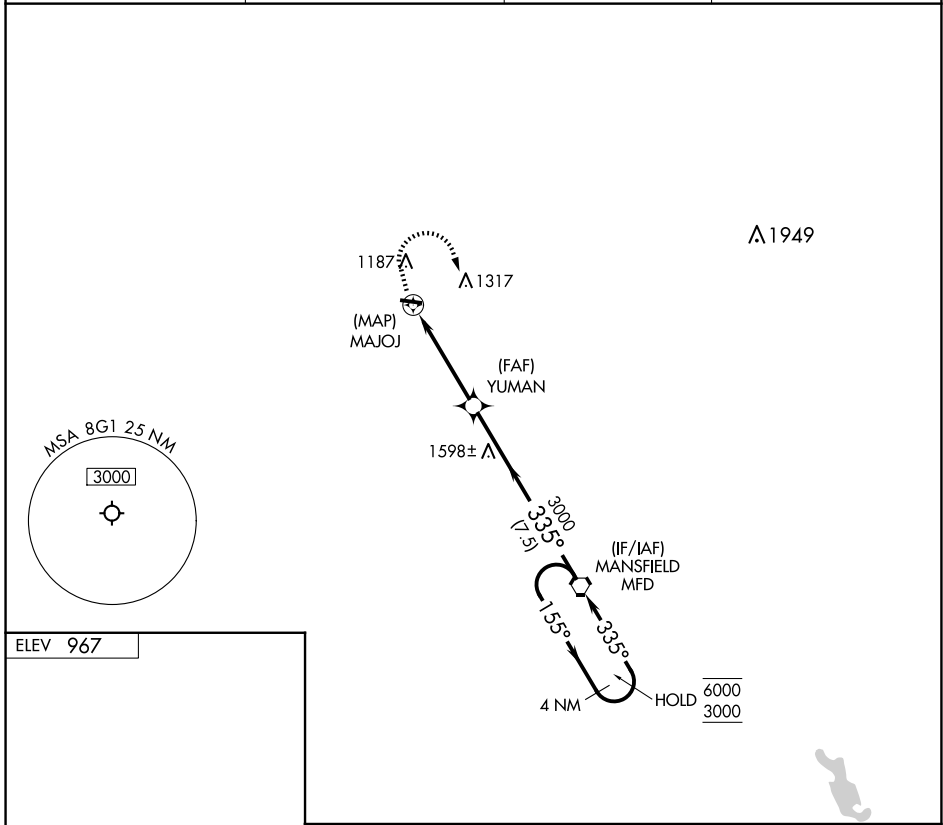

APP CRS 335°	Rwy Idg TDZE Apt Elev	N/A N/A 967
------------------------	-----------------------------	--

RNAV (GPS)-A

WILLARD (8G1)

RNP APCH.	MISSED APPROACH: Climbing right turn to 3000 direct MFD VORTAC and hold.
NA Procedure NA at night. Use Marion altimeter setting.	

MNN ASOS 119.975	CLEVELAND APP CON * 128.35 360.65	CLEVELAND RADIO 122.6	CTAF 0 122.9
----------------------------	---	---------------------------------	-------------------------------

CATEGORY	A	B	C	D
CIRCLING	1560-1 593 (600-1)	1700-1 733 (800-1)	1700-2 733 (800-2)	NA