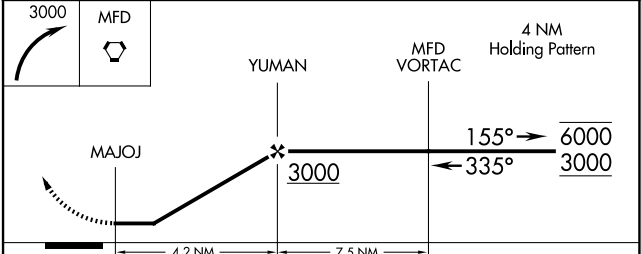

APP CRS 335°	Rwy Idg TDZE Apt Elev	N/A N/A 967
------------------------	-----------------------------	--

RNAV (GPS)-A

WILLARD (8G1)

RNP APCH.	MISSED APPROACH: Climbing right turn to 3000 direct MFD VORTAC and hold.
NA Procedure NA at night. Use Marion altimeter setting.	

MNN ASOS 119.975	CLEVELAND APP CON * 128.35 360.65	CLEVELAND RADIO 122.6	CTAF 0 122.9
----------------------------	---	---------------------------------	-------------------------------

CATEGORY	A	B	C	D
CIRCLING	1560-1 593 (600-1)	1700-1 733 (800-1)	1700-2 733 (800-2)	NA