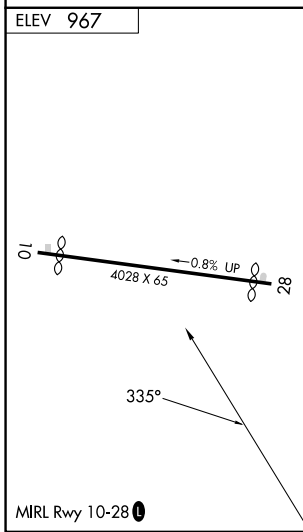

APP CRS 335°	Rwy Idg TDZE Apt Elev	N/A N/A 967

RNAV (GPS)-A

WILLARD (8G1)

RNP APCH.	MISSED APPROACH: Climbing right turn to 3000 direct MFD VORTAC and hold.
NA Procedure NA at night. Use Marion altimeter setting.	

MNN ASOS 119.975	CLEVELAND APP CON * 128.35 360.65	CLEVELAND RADIO 122.6	CTAF 0 122.9

CATEGORY	A	B	C	D
CIRCLING	1560-1 593 (600-1)	1700-1 733 (800-1)	1700-2 733 (800-2)	NA