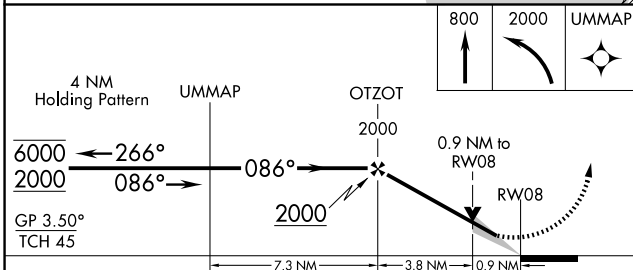

WAAS CH 56620 W08A	APP CRS 086°	Rwy Idg TDZE Apt Elev	5500 231 248

RNAV (GPS) RWY 8

BAY MINETTE MUNI (1R8)

RNP APCH.	MISSED APPROACH: Climb to 800 then climbing left turn to 2000 direct UMMAP and hold.
▼ For uncompensated Baro-VNAV systems, LNAV/VNAV NA below -1.5°C or above 54°C. Circling Rwy 26 NA at night.	

AWOS-3PT 121.125	MOBILE APP CON ★ 118.5 269.3	UNICOM 122.8 (CTAF) 0