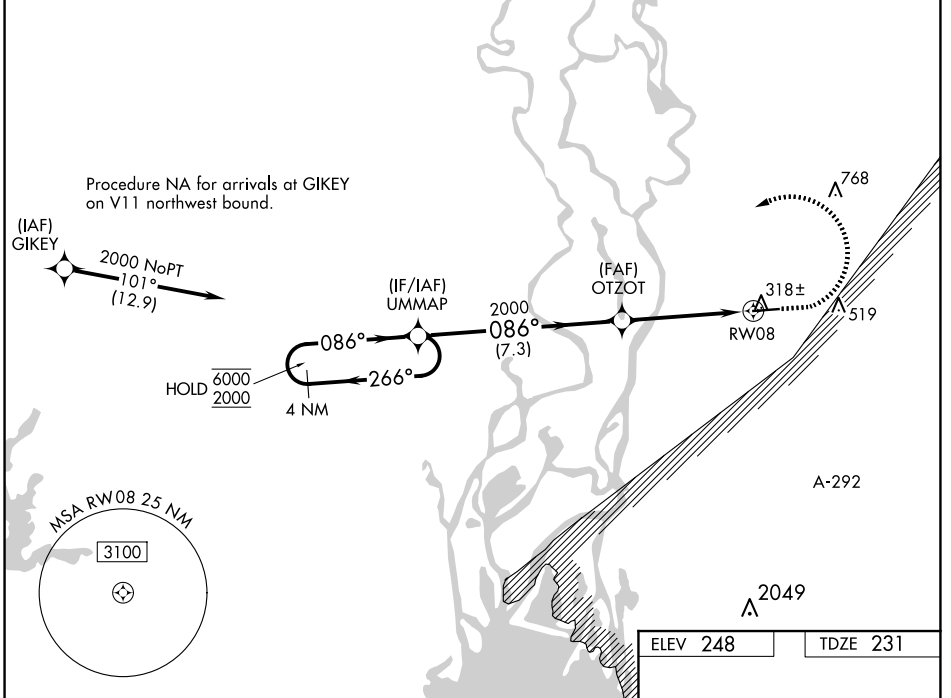

WAAS CH 56620 W08A	APP CRS 086°	Rwy Idg TDZE Apt Elev	5500 231 248
--	------------------------	-----------------------------	---

RNAV (GPS) RWY 8

BAY MINETTE MUNI (1R8)

RNP APCH.	MISSED APPROACH: Climb to 800 then climbing left turn to 2000 direct UMMAP and hold.
<p>▼ For uncompensated Baro-VNAV systems, LNAV/VNAV NA below -1.5°C or above 54°C. Circling Rwy 26 NA at night.</p>	

AWOS-3PT 121.125	MOBILE APP CON ★ 118.5 269.3	UNICOM 122.8 (CTAF) 0
----------------------------	--	---------------------------------

ELEV 248	TDZE 231
----------	----------

CATEGORY	A	B	C	D
LPV DA		501-1 270 (300-1)		NA
LNAV/VNAV DA		501-1 270 (300-1)		NA
LNAV MDA		580-1 349 (400-1)		NA
CIRCLING	660-1 412 (500-1)	780-1 532 (600-1)	880-1¾ 632 (700-1¾)	NA

SE-4, 20 FEB 2025 to 20 MAR 2025

SE-4, 20 FEB 2025 to 20 MAR 2025