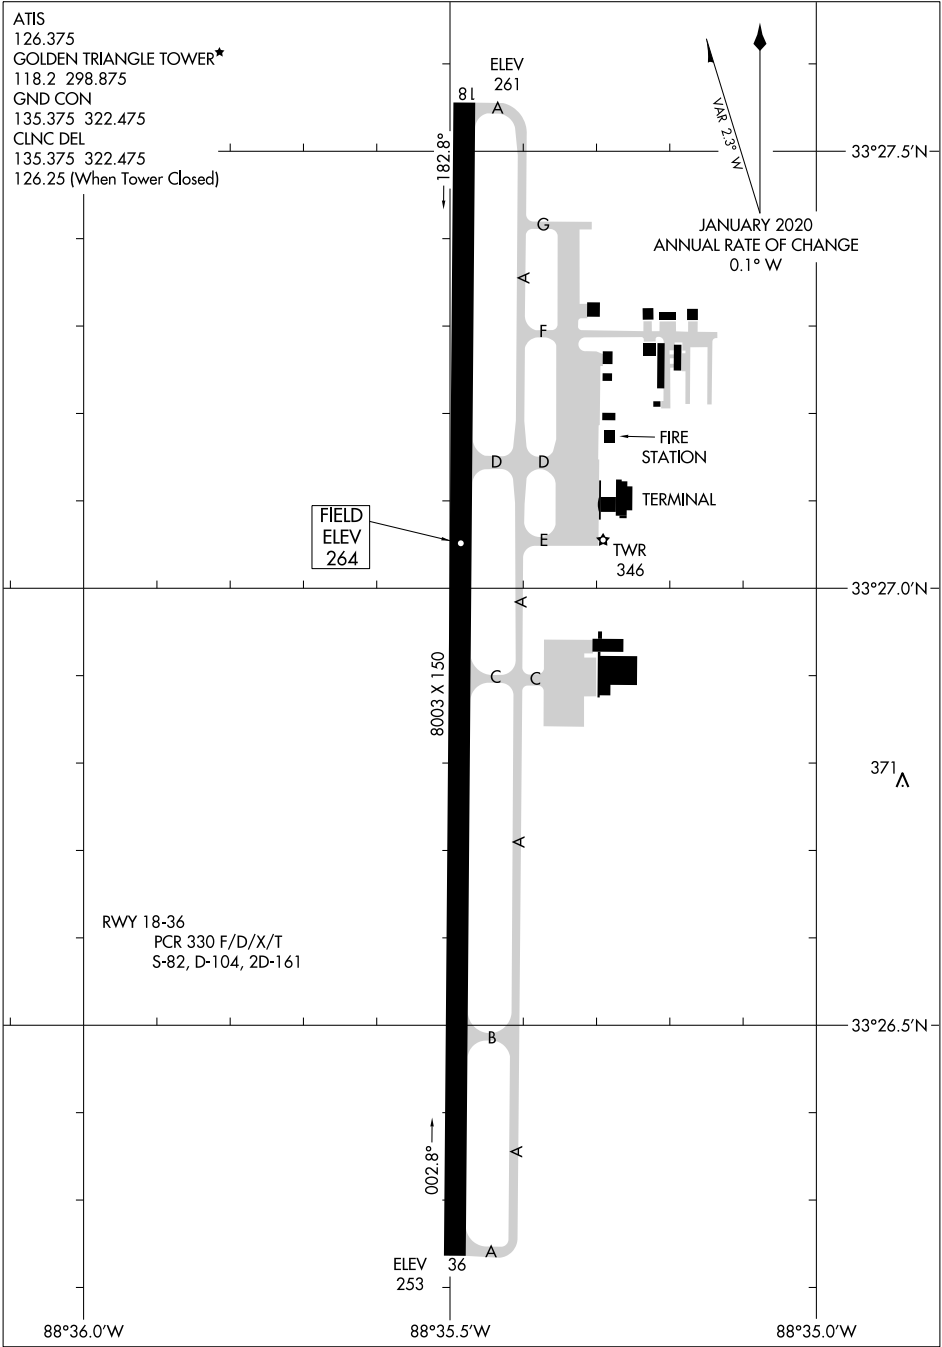

25051
AIRPORT DIAGRAM

AL-5855 (FAA)

GOLDEN TRIANGLE RGNL (GTR)
COLUMBUS/W POINT/STARKVILLE, MISSISSIPPI

ATIS
126.375
GOLDEN TRIANGLE TOWER*
118.2 298.875
GND CON
135.375 322.475
CLNC DEL
135.375 322.475
126.25 (When Tower Closed)

SC-4, 20 FEB 2025 to 20 MAR 2025

SC-4, 20 FEB 2025 to 20 MAR 2025

AIRPORT DIAGRAM
25051

COLUMBUS/W POINT/STARKVILLE, MISSISSIPPI
GOLDEN TRIANGLE RGNL (GTR)