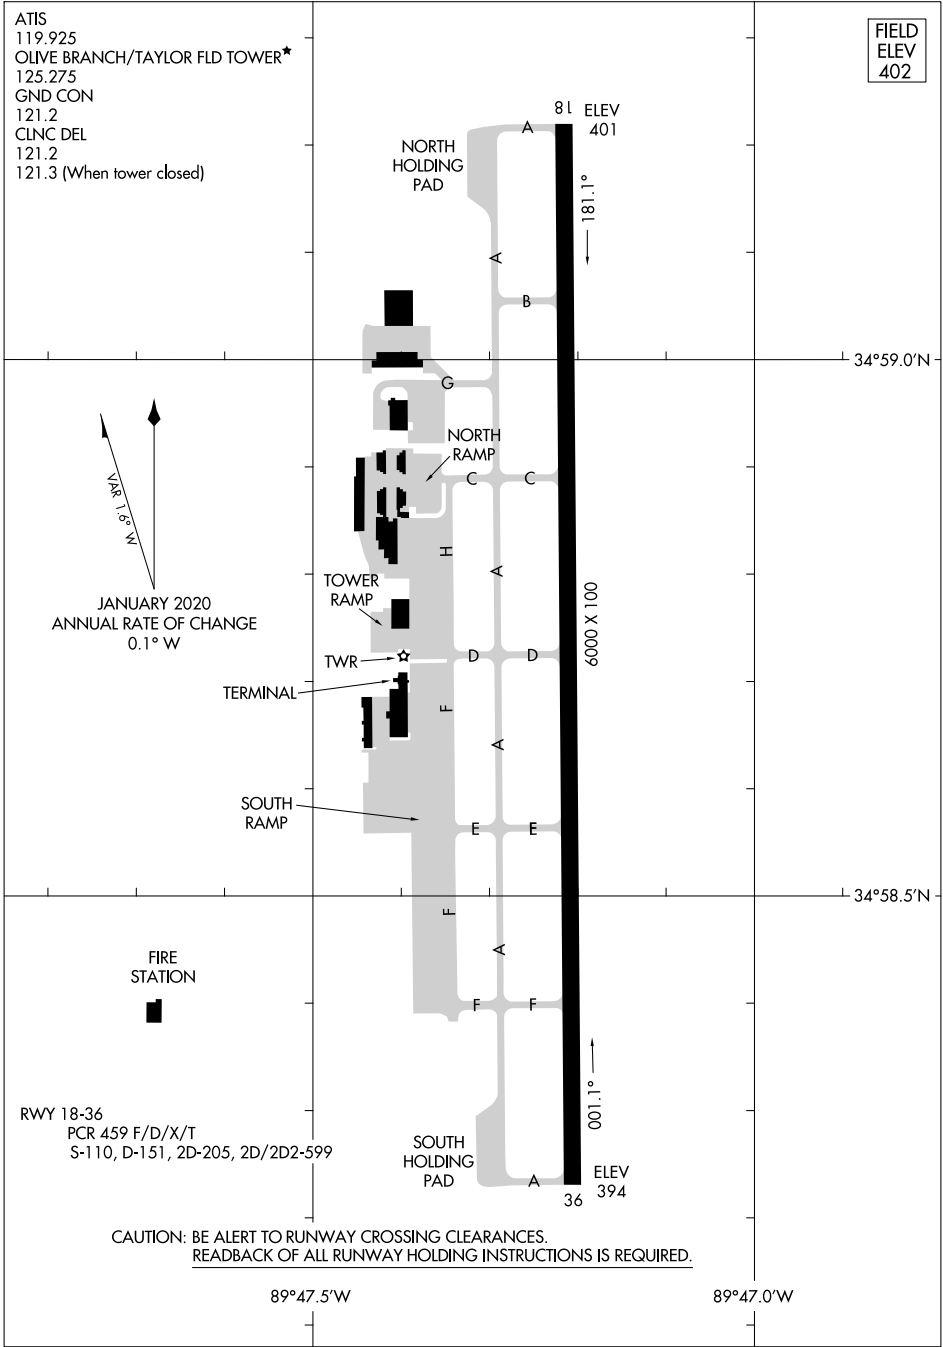

23110

AIRPORT DIAGRAM

AL-5883 (FAA)

OLIVE BRANCH/TAYLOR FLD (OLV)
OLIVE BRANCH, MISSISSIPPI

ATIS
 119.925
 OLIVE BRANCH/TAYLOR FLD TOWER*
 125.275
 GND CON
 121.2
 CLNC DEL
 121.2
 121.3 (When tower closed)

FIELD
 ELEV
 402

SC-4, 20 FEB 2025 to 20 MAR 2025

SC-4, 20 FEB 2025 to 20 MAR 2025

AIRPORT DIAGRAM

23110

OLIVE BRANCH, MISSISSIPPI
OLIVE BRANCH/TAYLOR FLD (OLV)