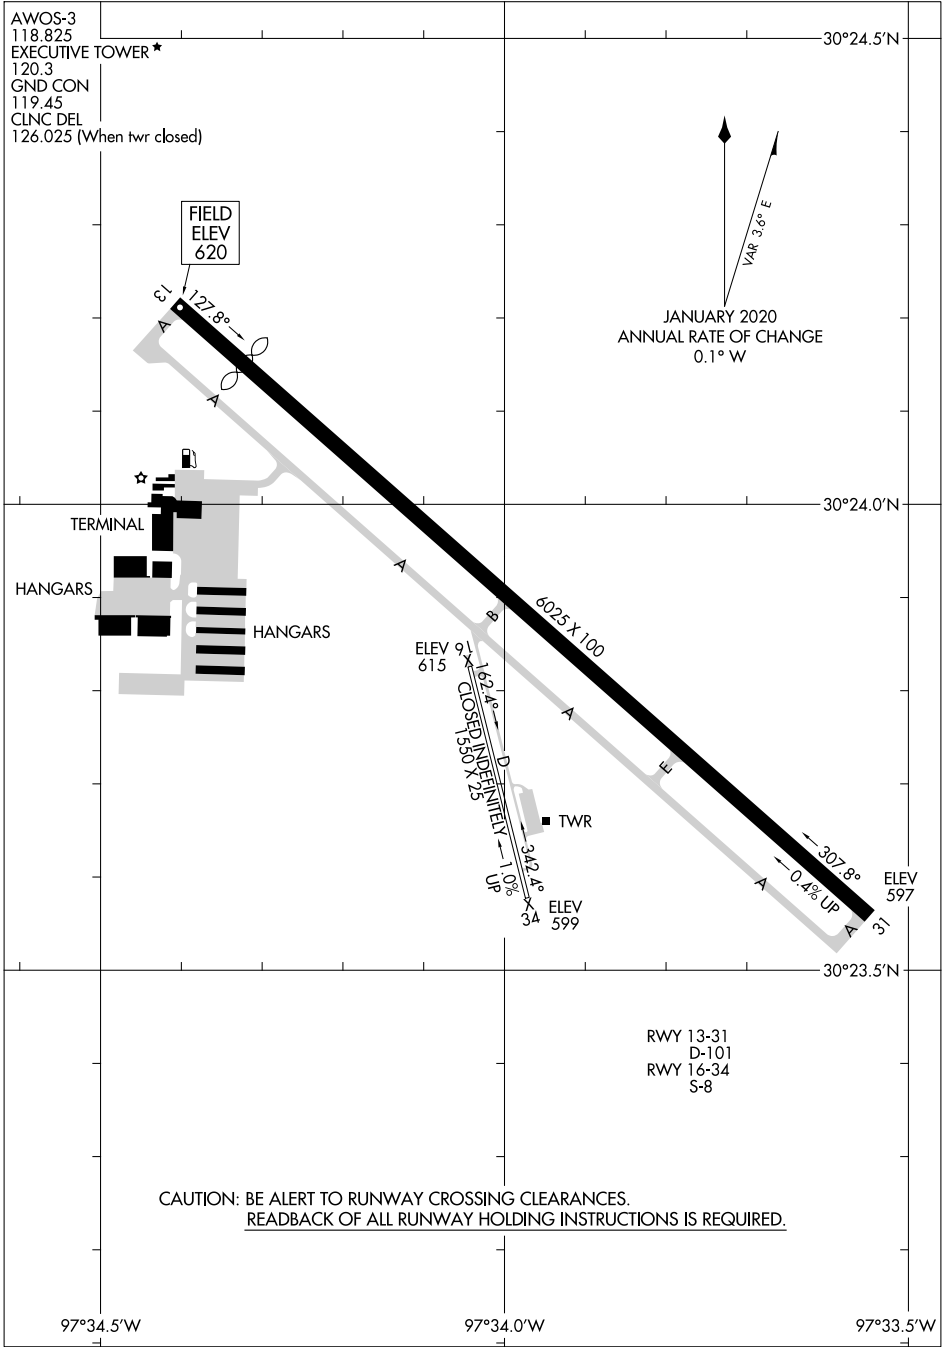

23222

AIRPORT DIAGRAM

AL-5891 (FAA)

AUSTIN EXEC (EDC)

AUSTIN, TEXAS

SC-3, 20 FEB 2025 to 20 MAR 2025

SC-3, 20 FEB 2025 to 20 MAR 2025

AIRPORT DIAGRAM

23222

AUSTIN, TEXAS

AUSTIN EXEC (EDC)