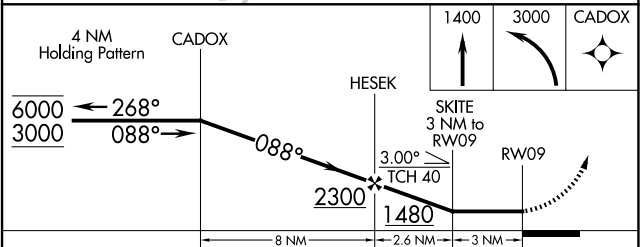

APP CRS	Rwy Idg	N/A
088°	TDZE	N/A
	Apt Elev	496

RNAV (GPS)-A

SKY KING (3I3)

RNP APCH.	Procedure NA at night. Use Terre Haute altimeter setting; when not received, use Paris altimeter setting and increase all MDA 40 feet.	MISSED APPROACH: Climb to 1400 then climbing left turn to 3000 direct CADOX and hold.
-----------	--	---

HULMAN APP CON 125.45 339.8	UNICOM 122.8 (CTAF)
---------------------------------------	-------------------------------

CATEGORY	A	B	C	D
<input checked="" type="checkbox"/> CIRCLING	1000-1 504 (600-1)	1340-1¼ 844 (900-1¼)	NA	