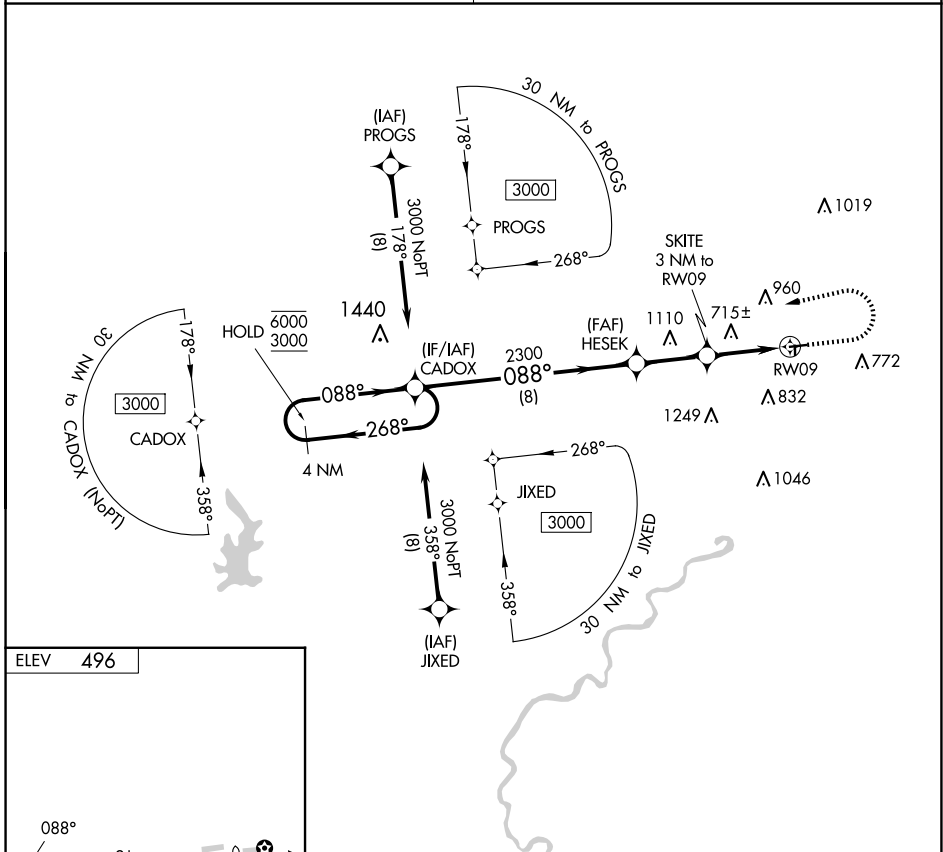

APP CRS	Rwy Idg	N/A
088°	TDZE	N/A
	Apt Elev	496

RNAV (GPS)-A

SKY KING (3I3)

RNP APCH.	Procedure NA at night. Use Terre Haute altimeter setting; when not received, use Paris altimeter setting and increase all MDA 40 feet.	MISSED APPROACH: Climb to 1400 then climbing left turn to 3000 direct CADOX and hold.
-----------	--	---

HULMAN APP CON 125.45 339.8	UNICOM 122.8 (CTAF)
---------------------------------------	-------------------------------

CATEGORY	A	B	C	D
<input checked="" type="checkbox"/> CIRCLING	1000-1 504 (600-1)	1340-1¼ 844 (900-1¼)	NA	

EC-2, 20 FEB 2025 to 20 MAR 2025

EC-2, 20 FEB 2025 to 20 MAR 2025