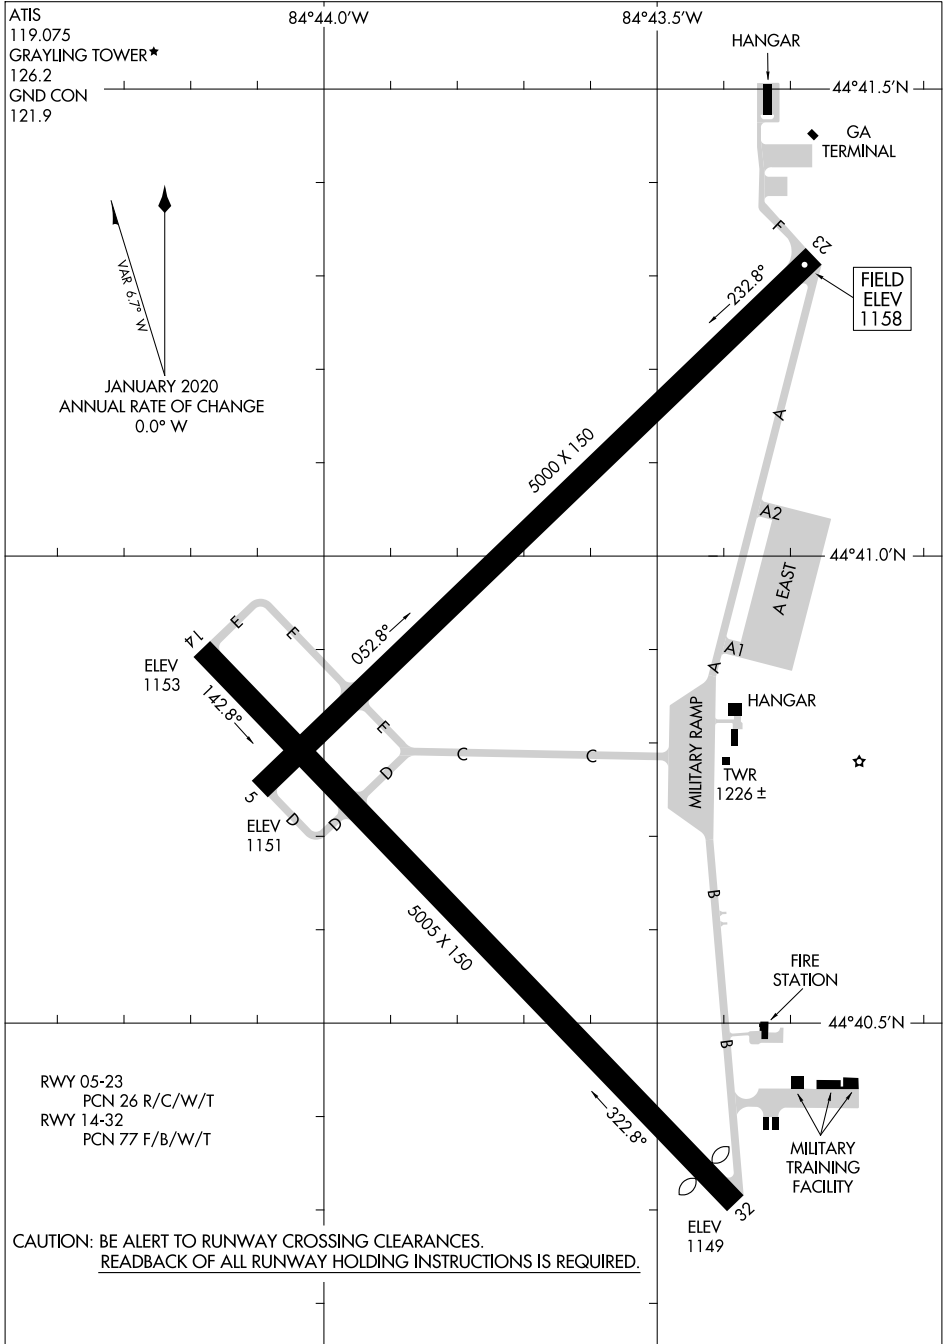

20086

AIRPORT DIAGRAM

AL-5957 (FAA)

GRAYLING AAF (GOV)
GRAYLING, MICHIGAN

EC-1, 20 FEB 2025 to 20 MAR 2025

EC-1, 20 FEB 2025 to 20 MAR 2025

AIRPORT DIAGRAM
20086

GRAYLING, MICHIGAN
GRAYLING AAF (GOV)